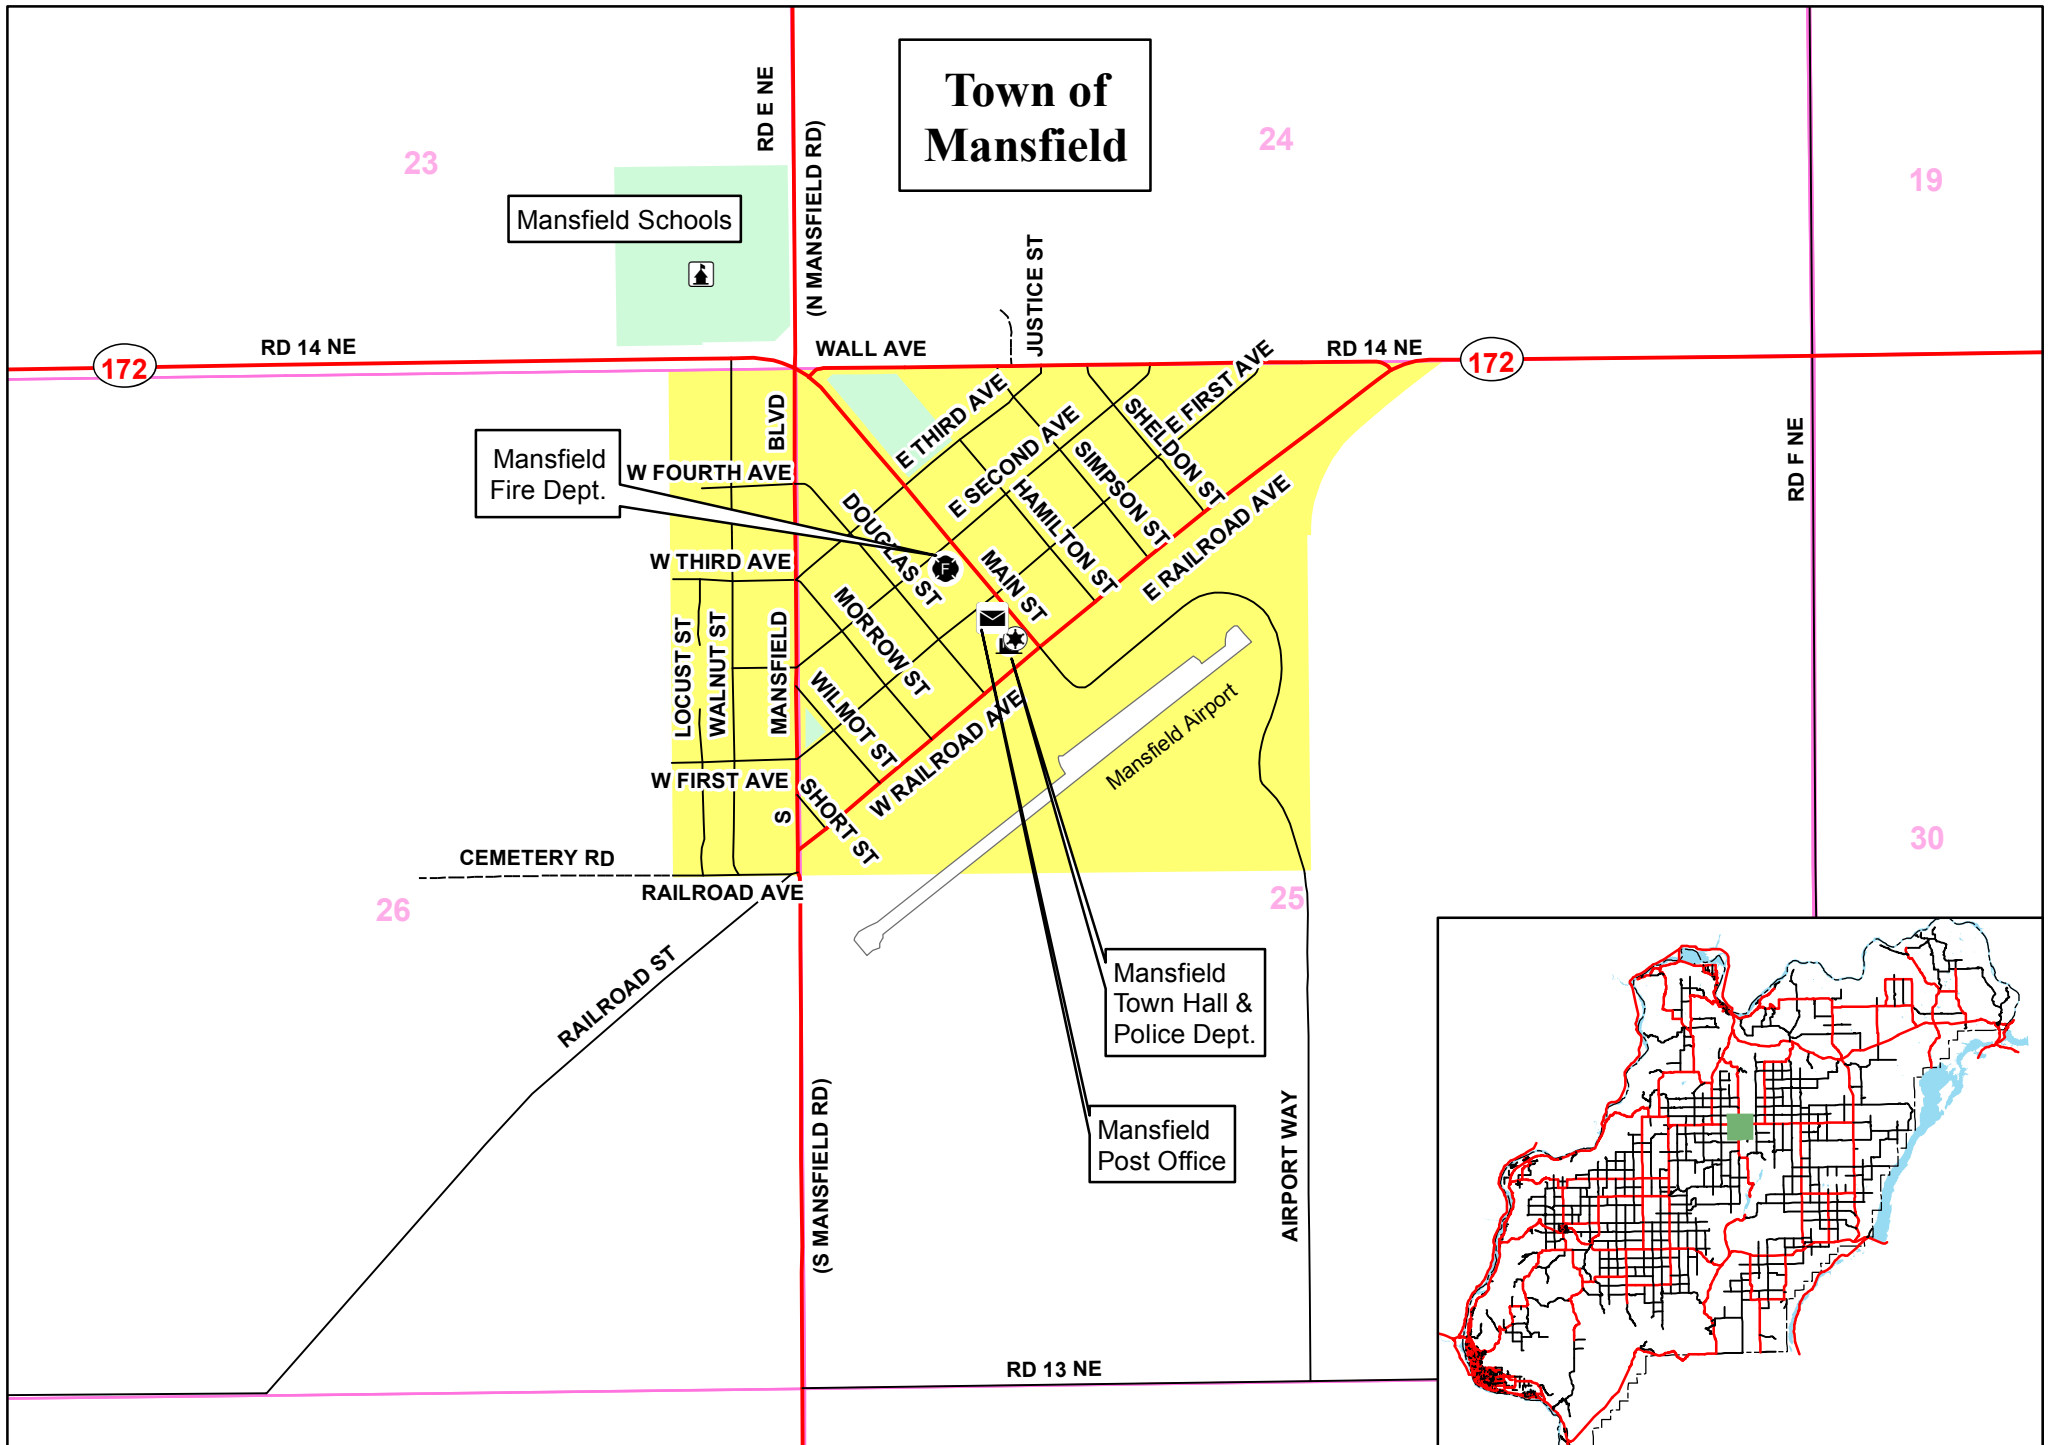

# Town of Mansfield

 Douglas County  
 Transportation & Land Services  
 Public Services Building  
 140 - 19TH ST NW, Suite A  
 East Wenatchee, WA 98802  
 (509) 884-7173

Note: This map is intended for general information purposes only. Douglas County makes no claim as to the accuracy or current condition of the data shown on this map.