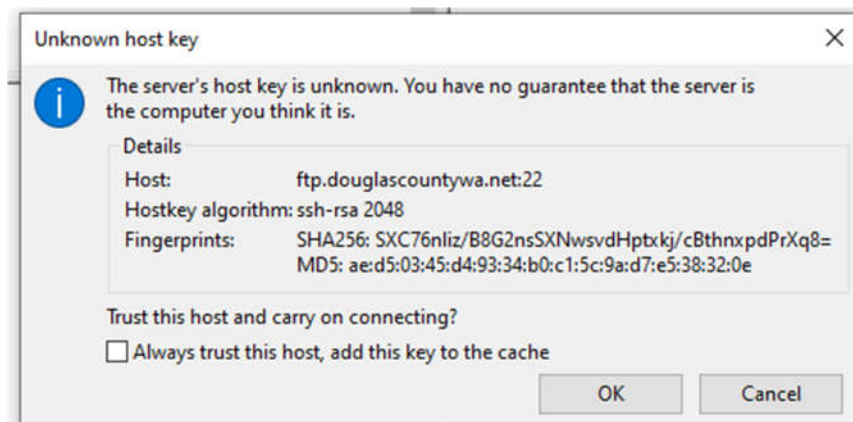

NEW FTP INFO

An **FTP client** like **Filezilla** is required.

Username and Password are both: **dcftp**

Protocol has to be **SFTP**

For you to copy files, the new path is **ftp.douglascountywa.net**.

Example:

After you click "Connect", check the "Always trust" box and then OK in the window below:

* You can also use the **FTP client WinSCP** which will have similar windows and prompts.