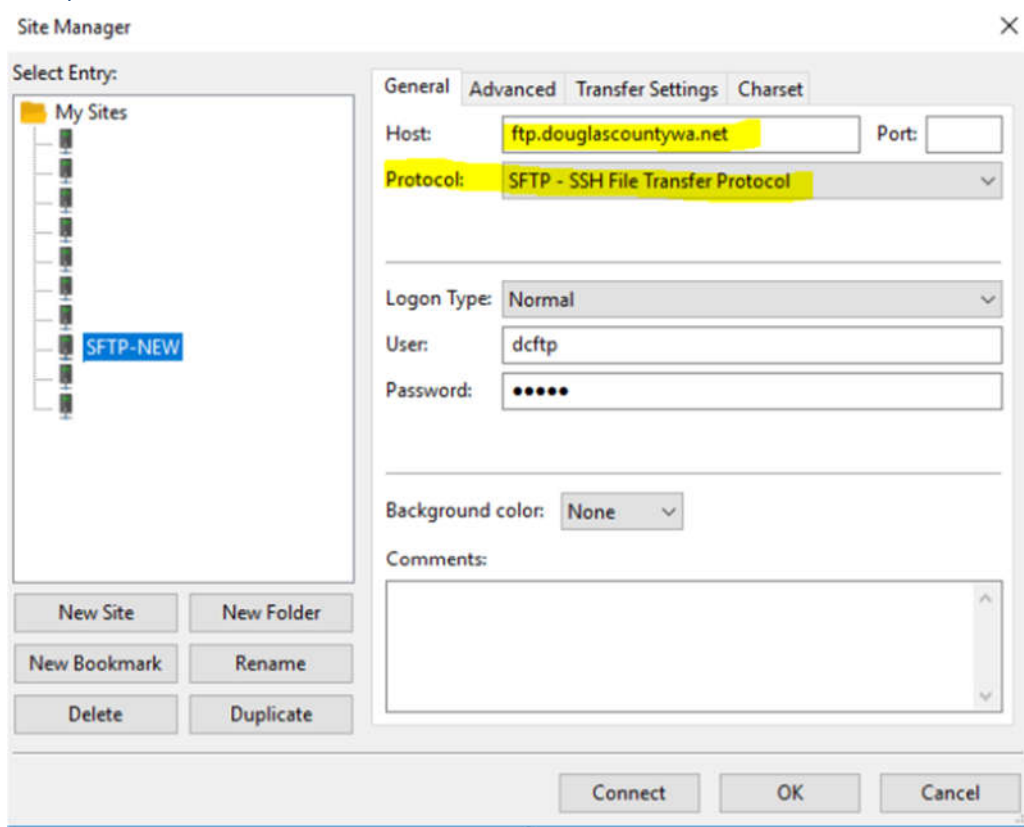

After you click "Connect", check the "Always trust" box and then OK in the window below:

* You can also use the **FTP client WinSCP** which will have similar windows and prompts.