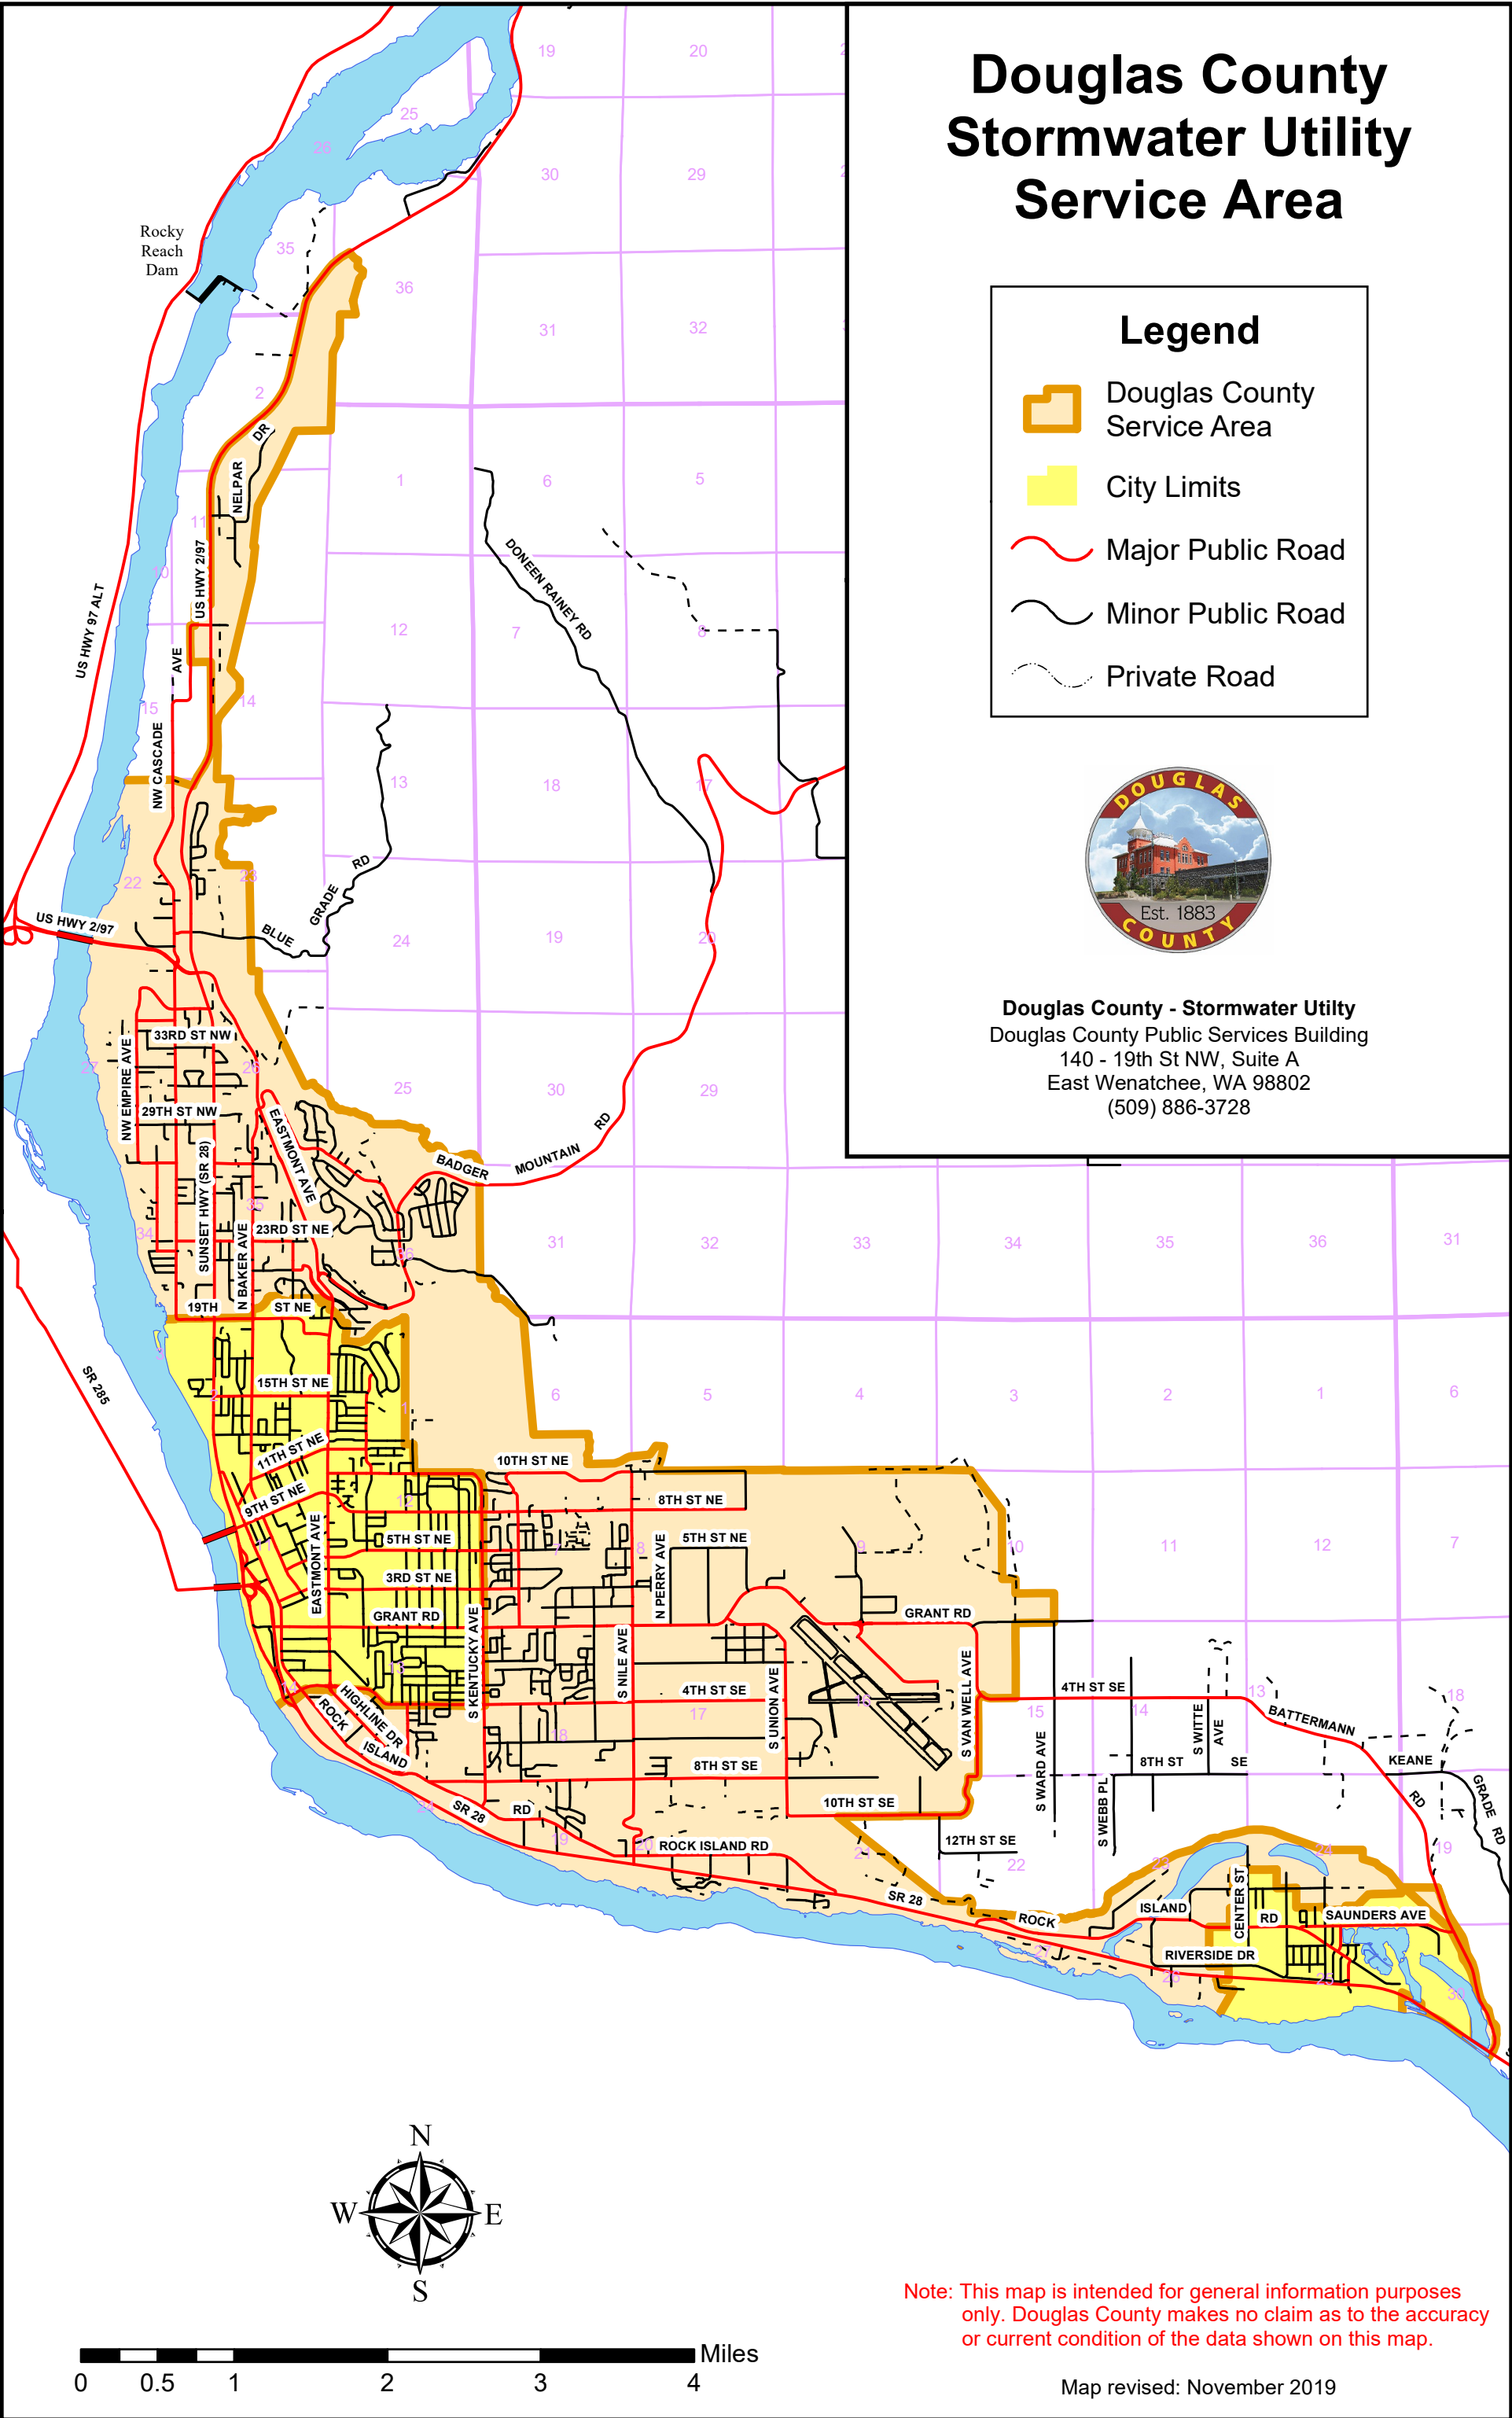

Douglas County Stormwater Utility Service Area

Legend

-  Douglas County Service Area
-  City Limits
-  Major Public Road
-  Minor Public Road
-  Private Road

Douglas County - Stormwater Utility
 Douglas County Public Services Building
 140 - 19th St NW, Suite A
 East Wenatchee, WA 98802
 (509) 886-3728

Note: This map is intended for general information purposes only. Douglas County makes no claim as to the accuracy or current condition of the data shown on this map.

Map revised: November 2019