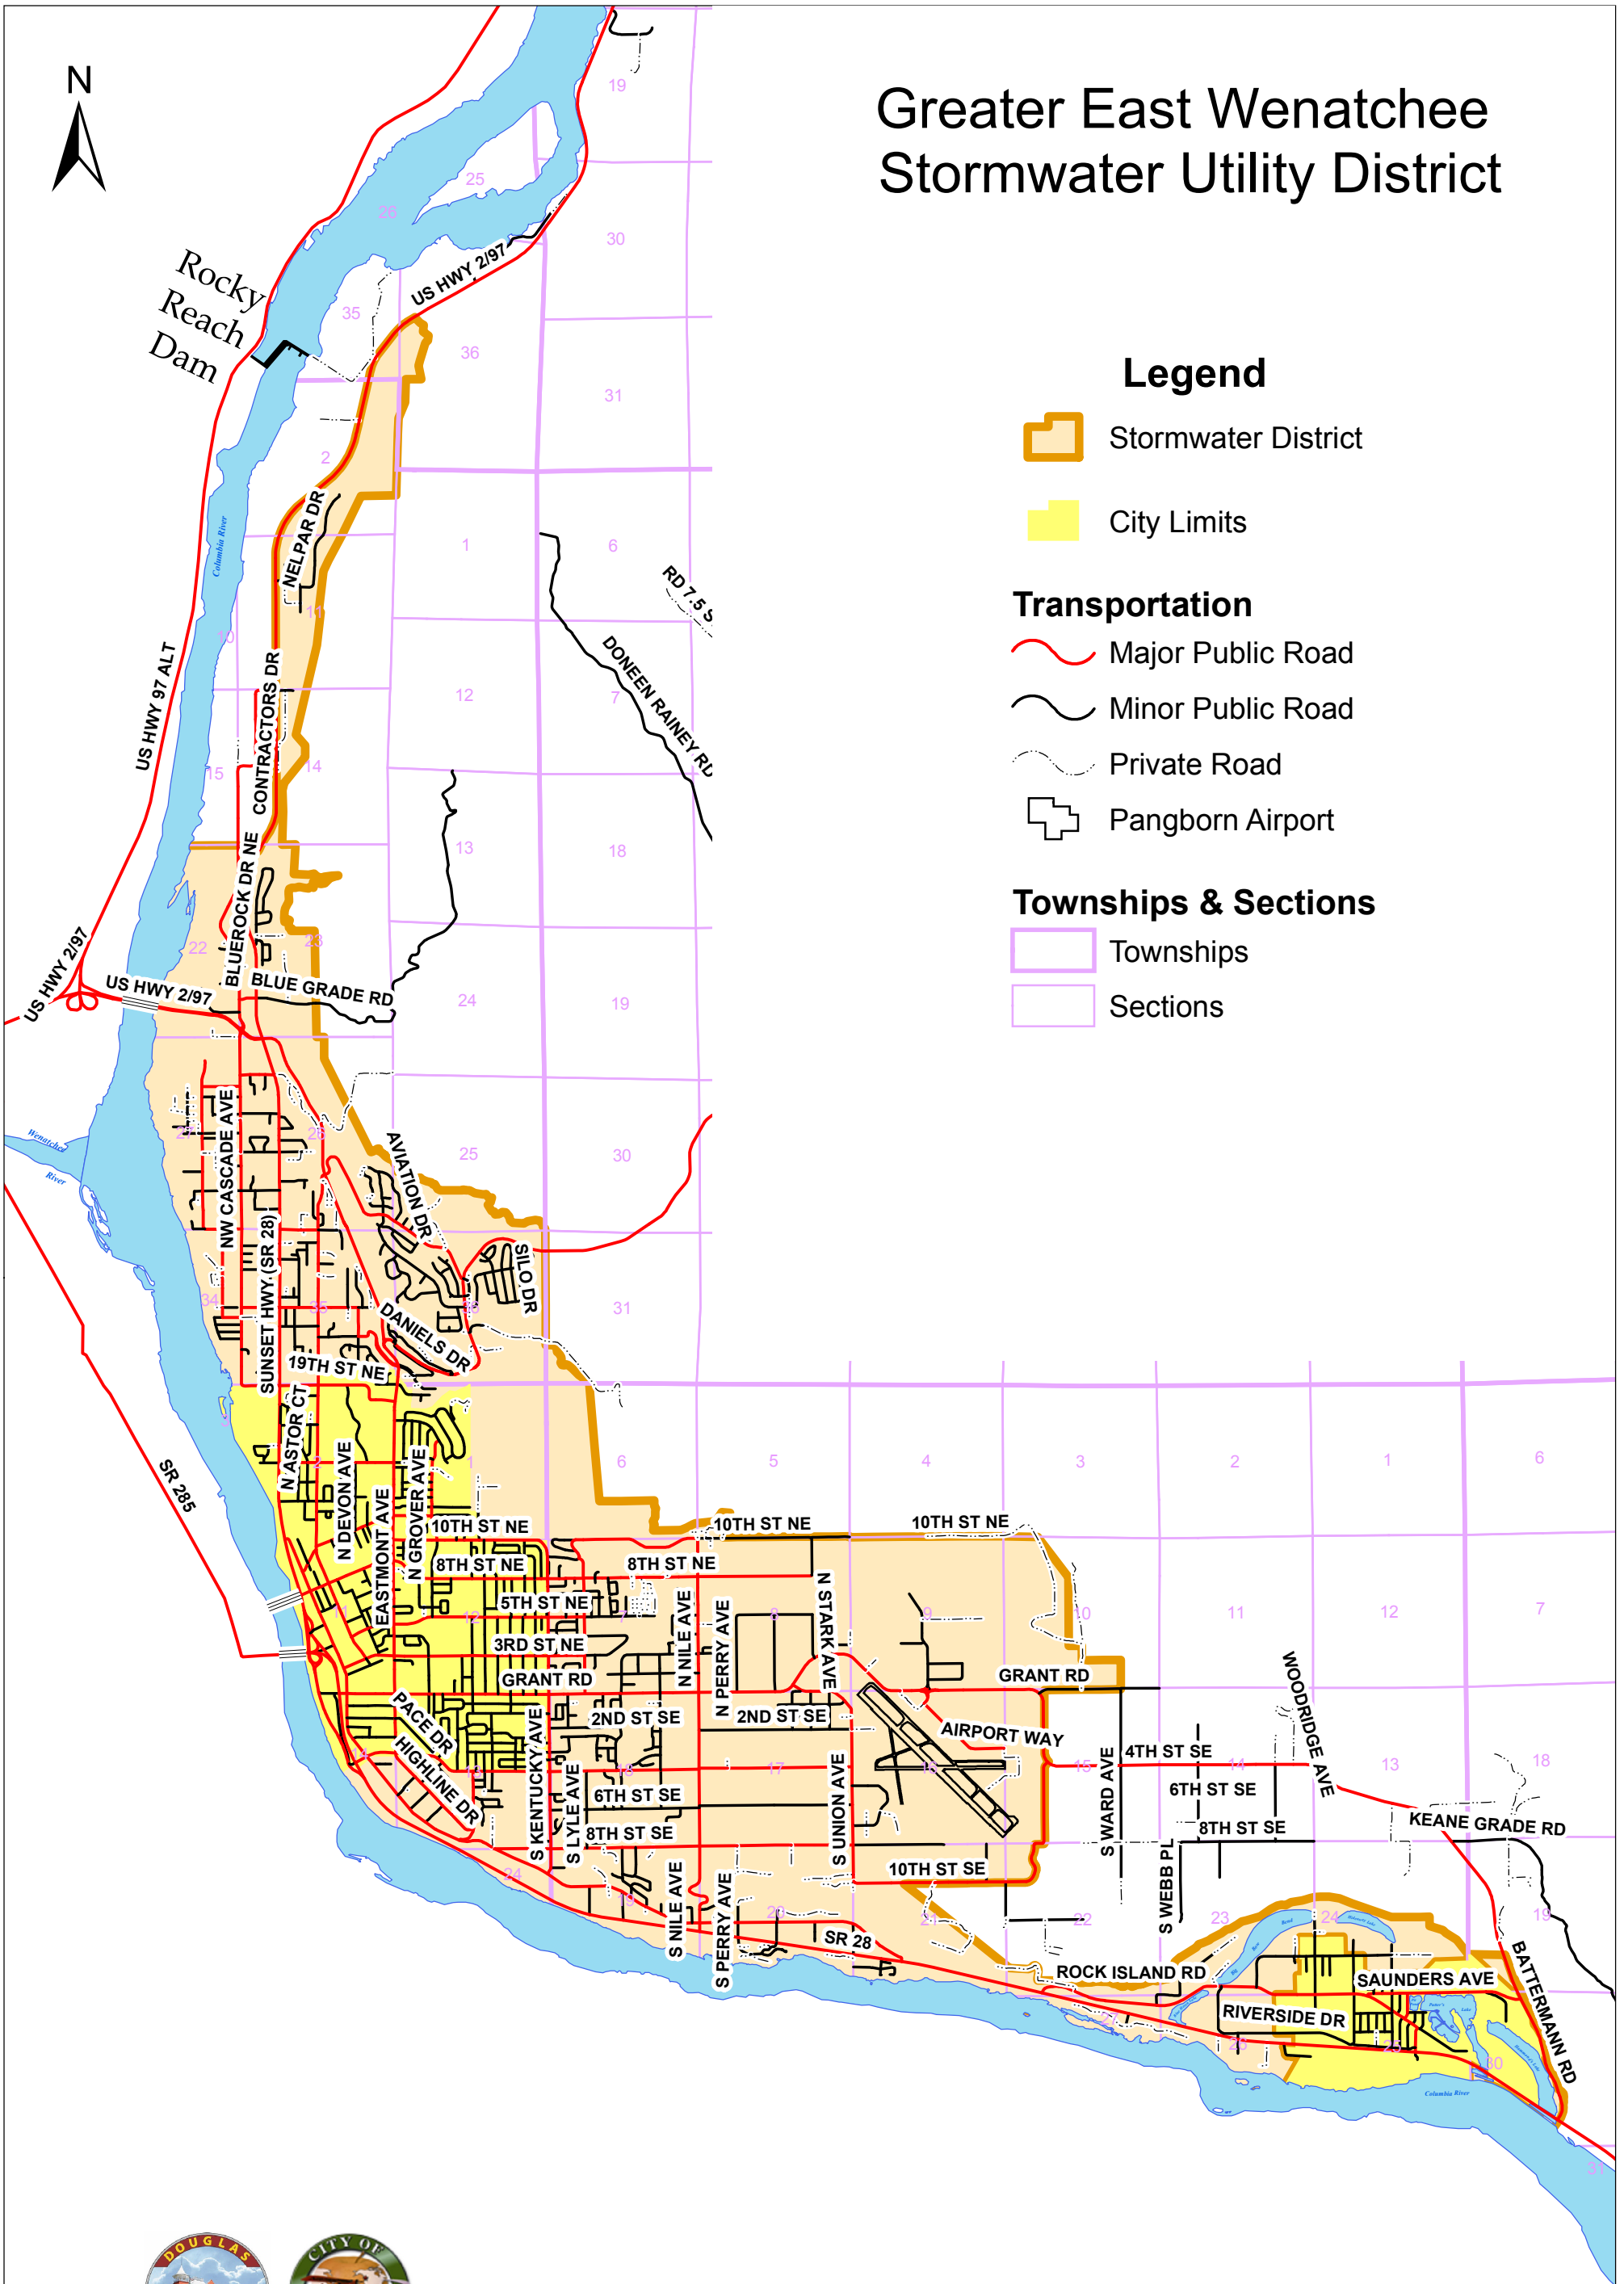

## Legend

 Stormwater District

 City Limits

## Transportation

 Major Public Road

 Minor Public Road

 Private Road

 Pangborn Airport

## Townships & Sections

 Townships

 Sections

Greater East Wenatchee - Stormwater Utility  
Douglas County Public Services Building  
140 - 19th St NW, Suite A  
East Wenatchee, WA 98802  
(509) 886-3728

Note: This map is intended for general information purposes only. Douglas County makes no claim as to the accuracy or current condition of the data shown on this map.

Map revised: January 2019