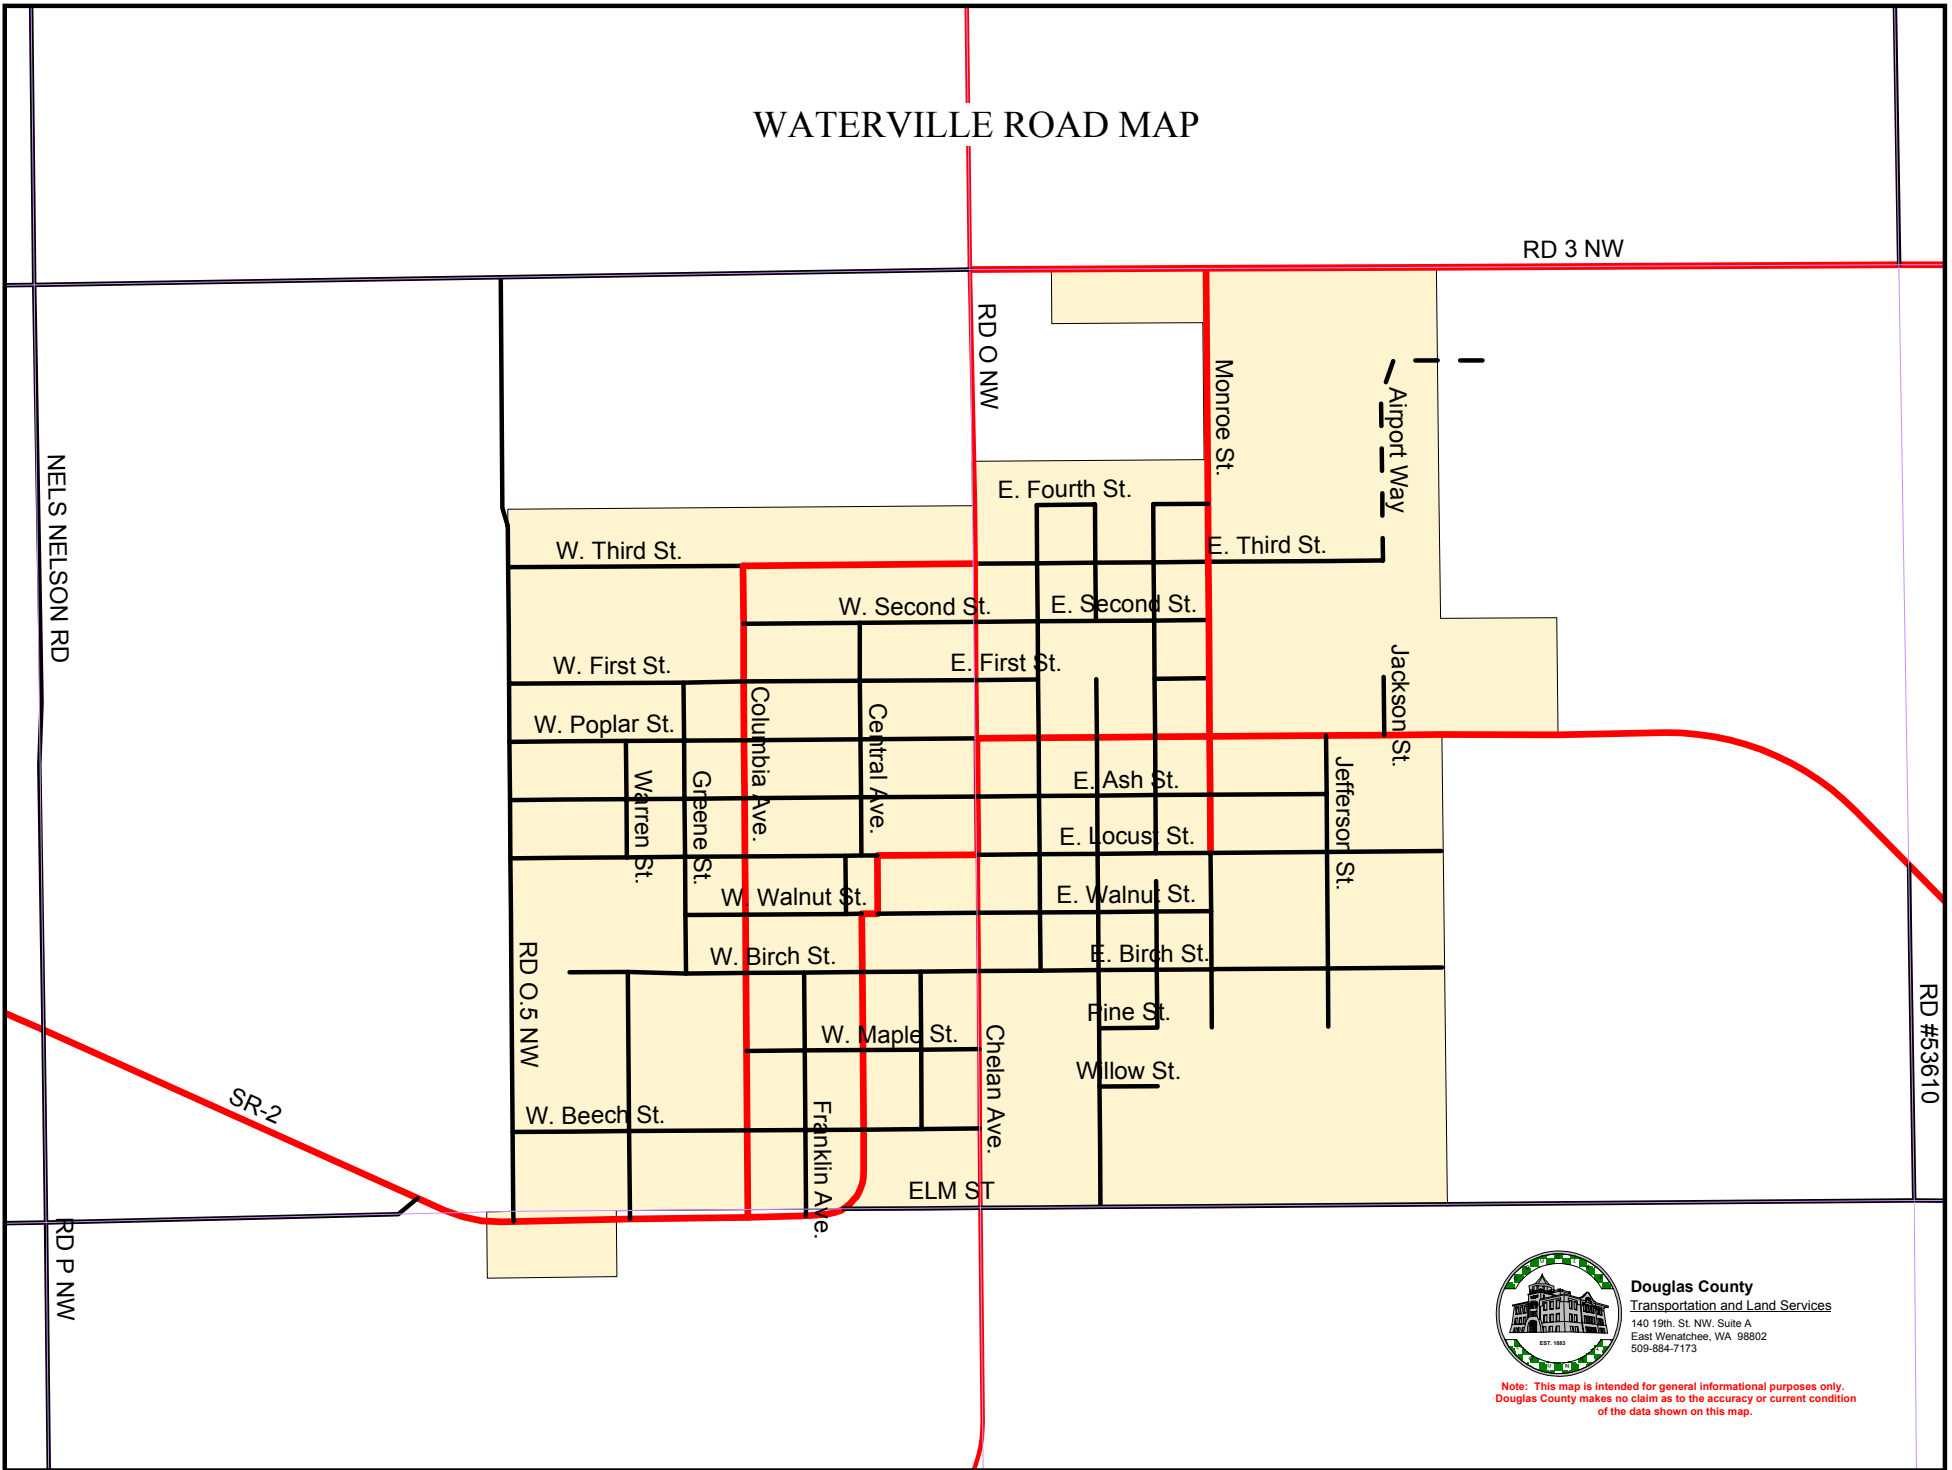

WATERVILLE ROAD MAP

Douglas County
Transportation and Land Services
140 19th St. NW, Suite A
East Wenatchee, WA 98802
509-884-7173