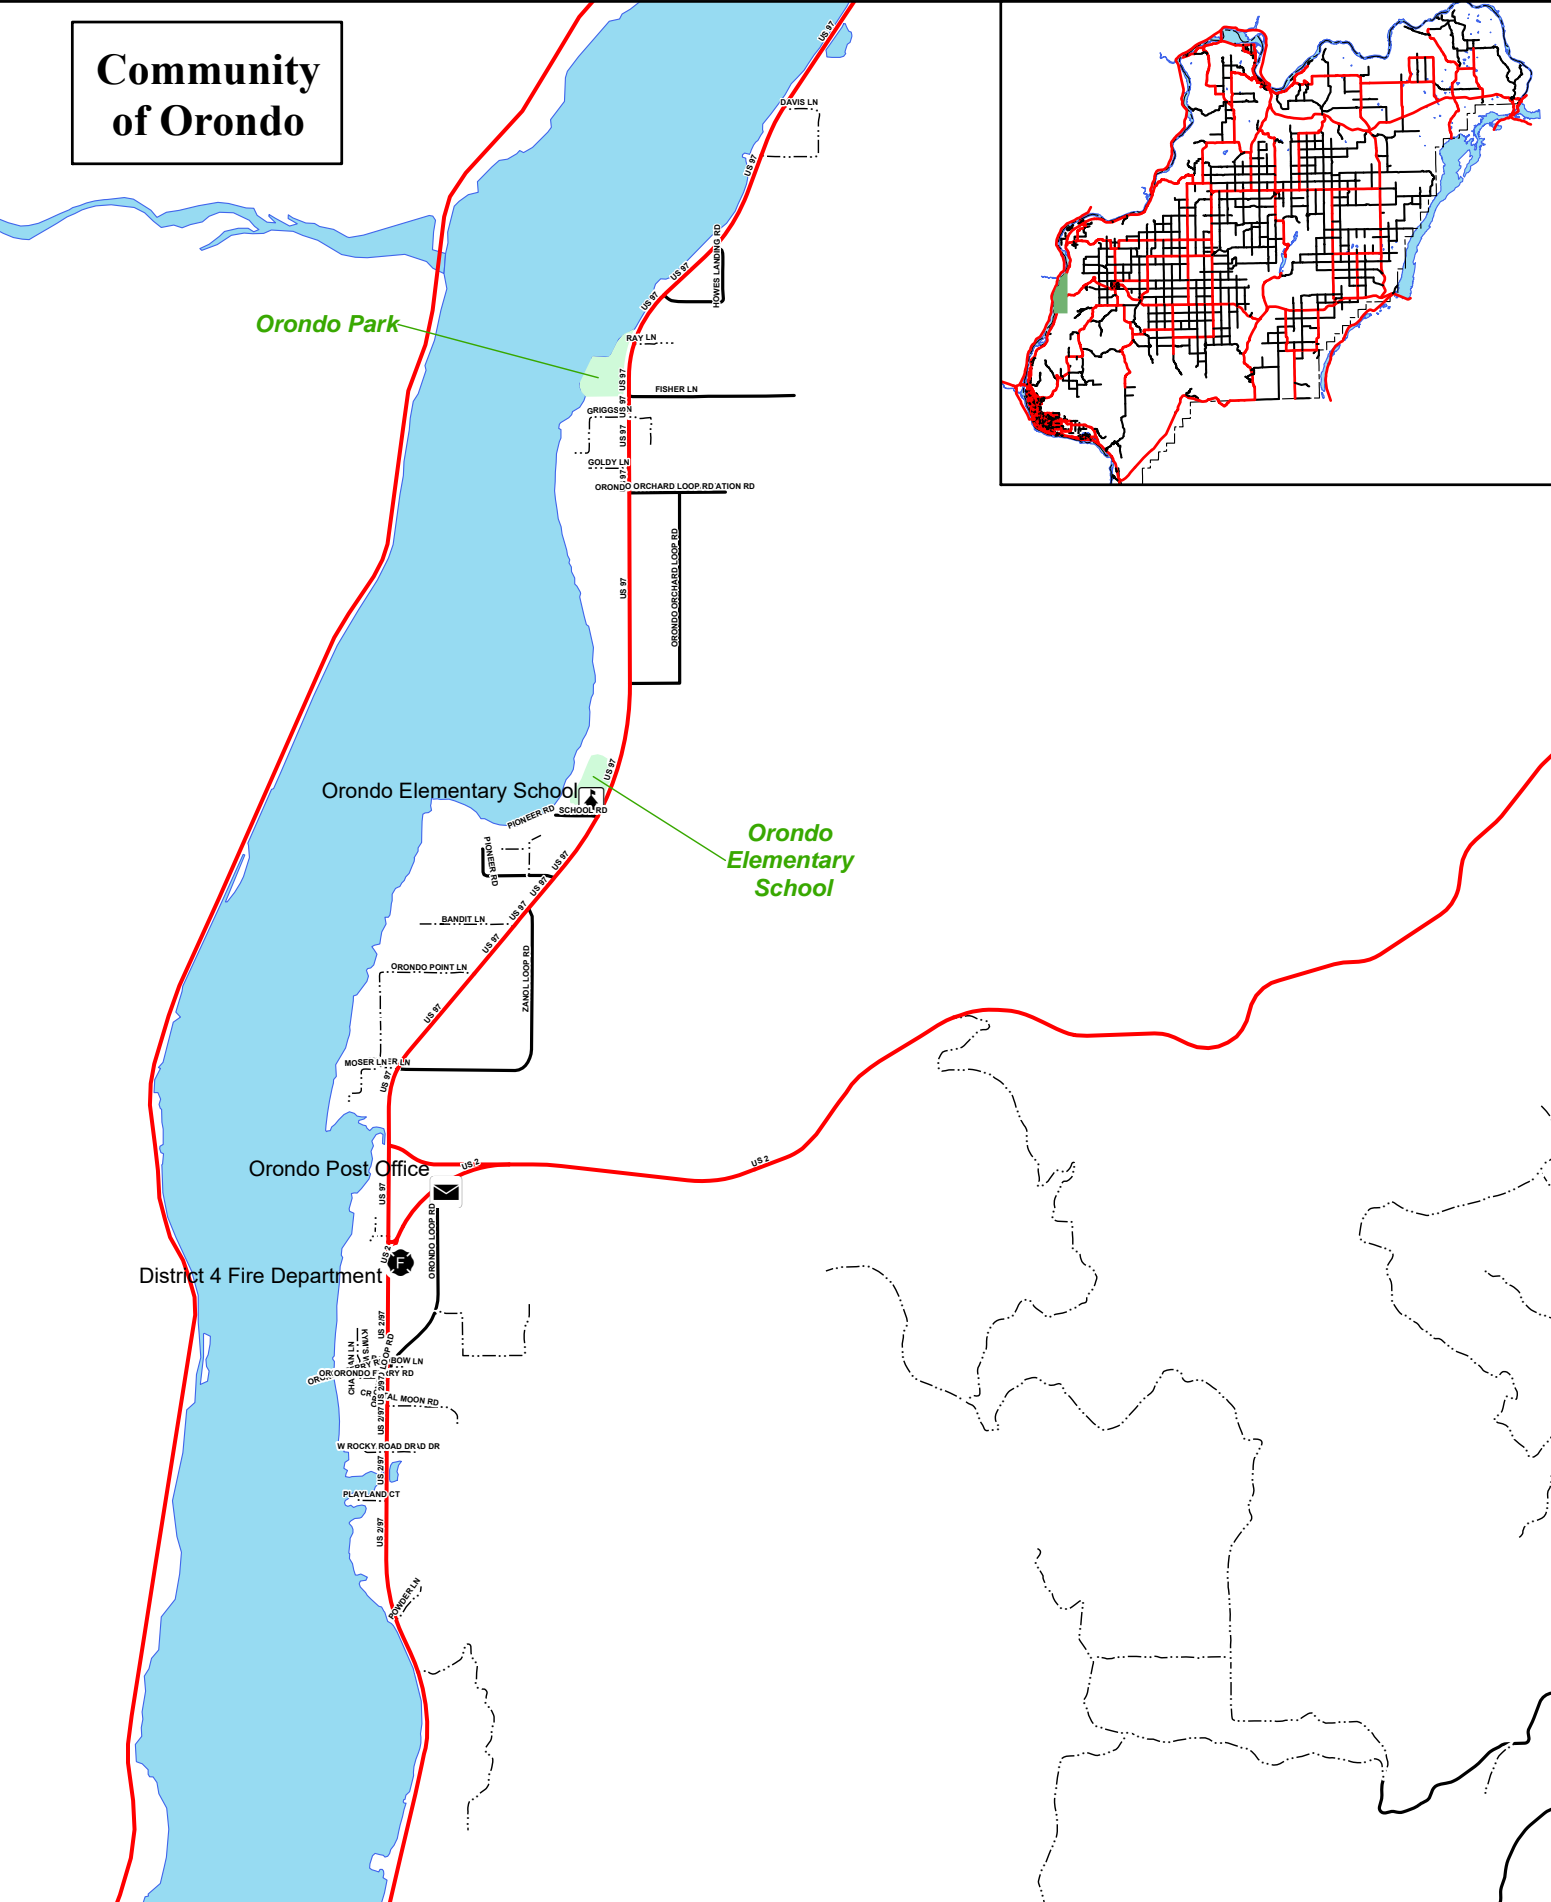

# Community of Orondo

Orondo Park

Orondo Elementary School

Orondo Post Office  
District 4 Fire Department

Orondo Elementary School

Douglas County  
Transportation & Land Services  
Public Services Building  
140 - 19th St NW, Suite A  
East Wenatchee, WA 98802  
(509) 884-7173

Note: This map is intended for general information purposes only. Douglas County makes no claim as to the accuracy or current condition of the data shown on this map.

Revised: November 2019