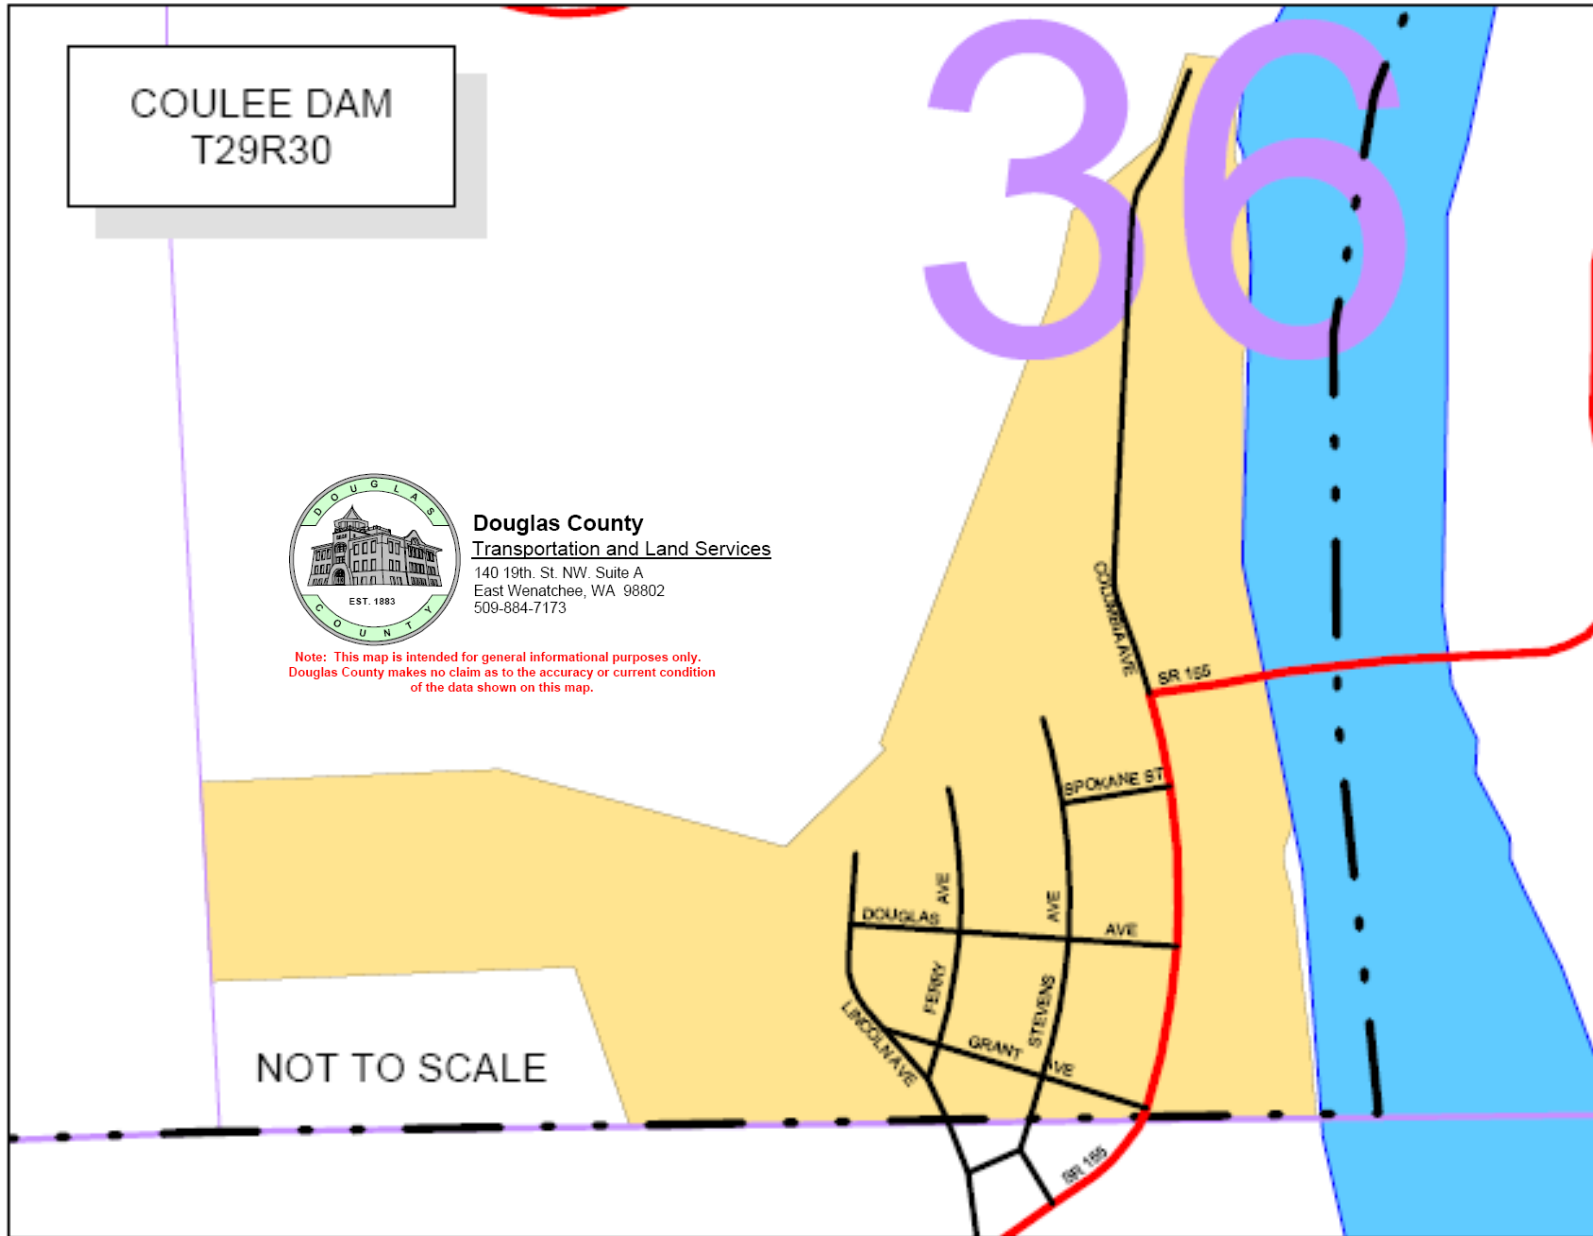

Town of Coulee Dam Road Map

COULEE DAM
T29R30

Douglas County
Transportation and Land Services
140 19th. St. NW. Suite A
East Wenatchee, WA 98802
509-884-7173

Note: This map is intended for general informational purposes only.
Douglas County makes no claim as to the accuracy or current condition
of the data shown on this map.

NOT TO SCALE