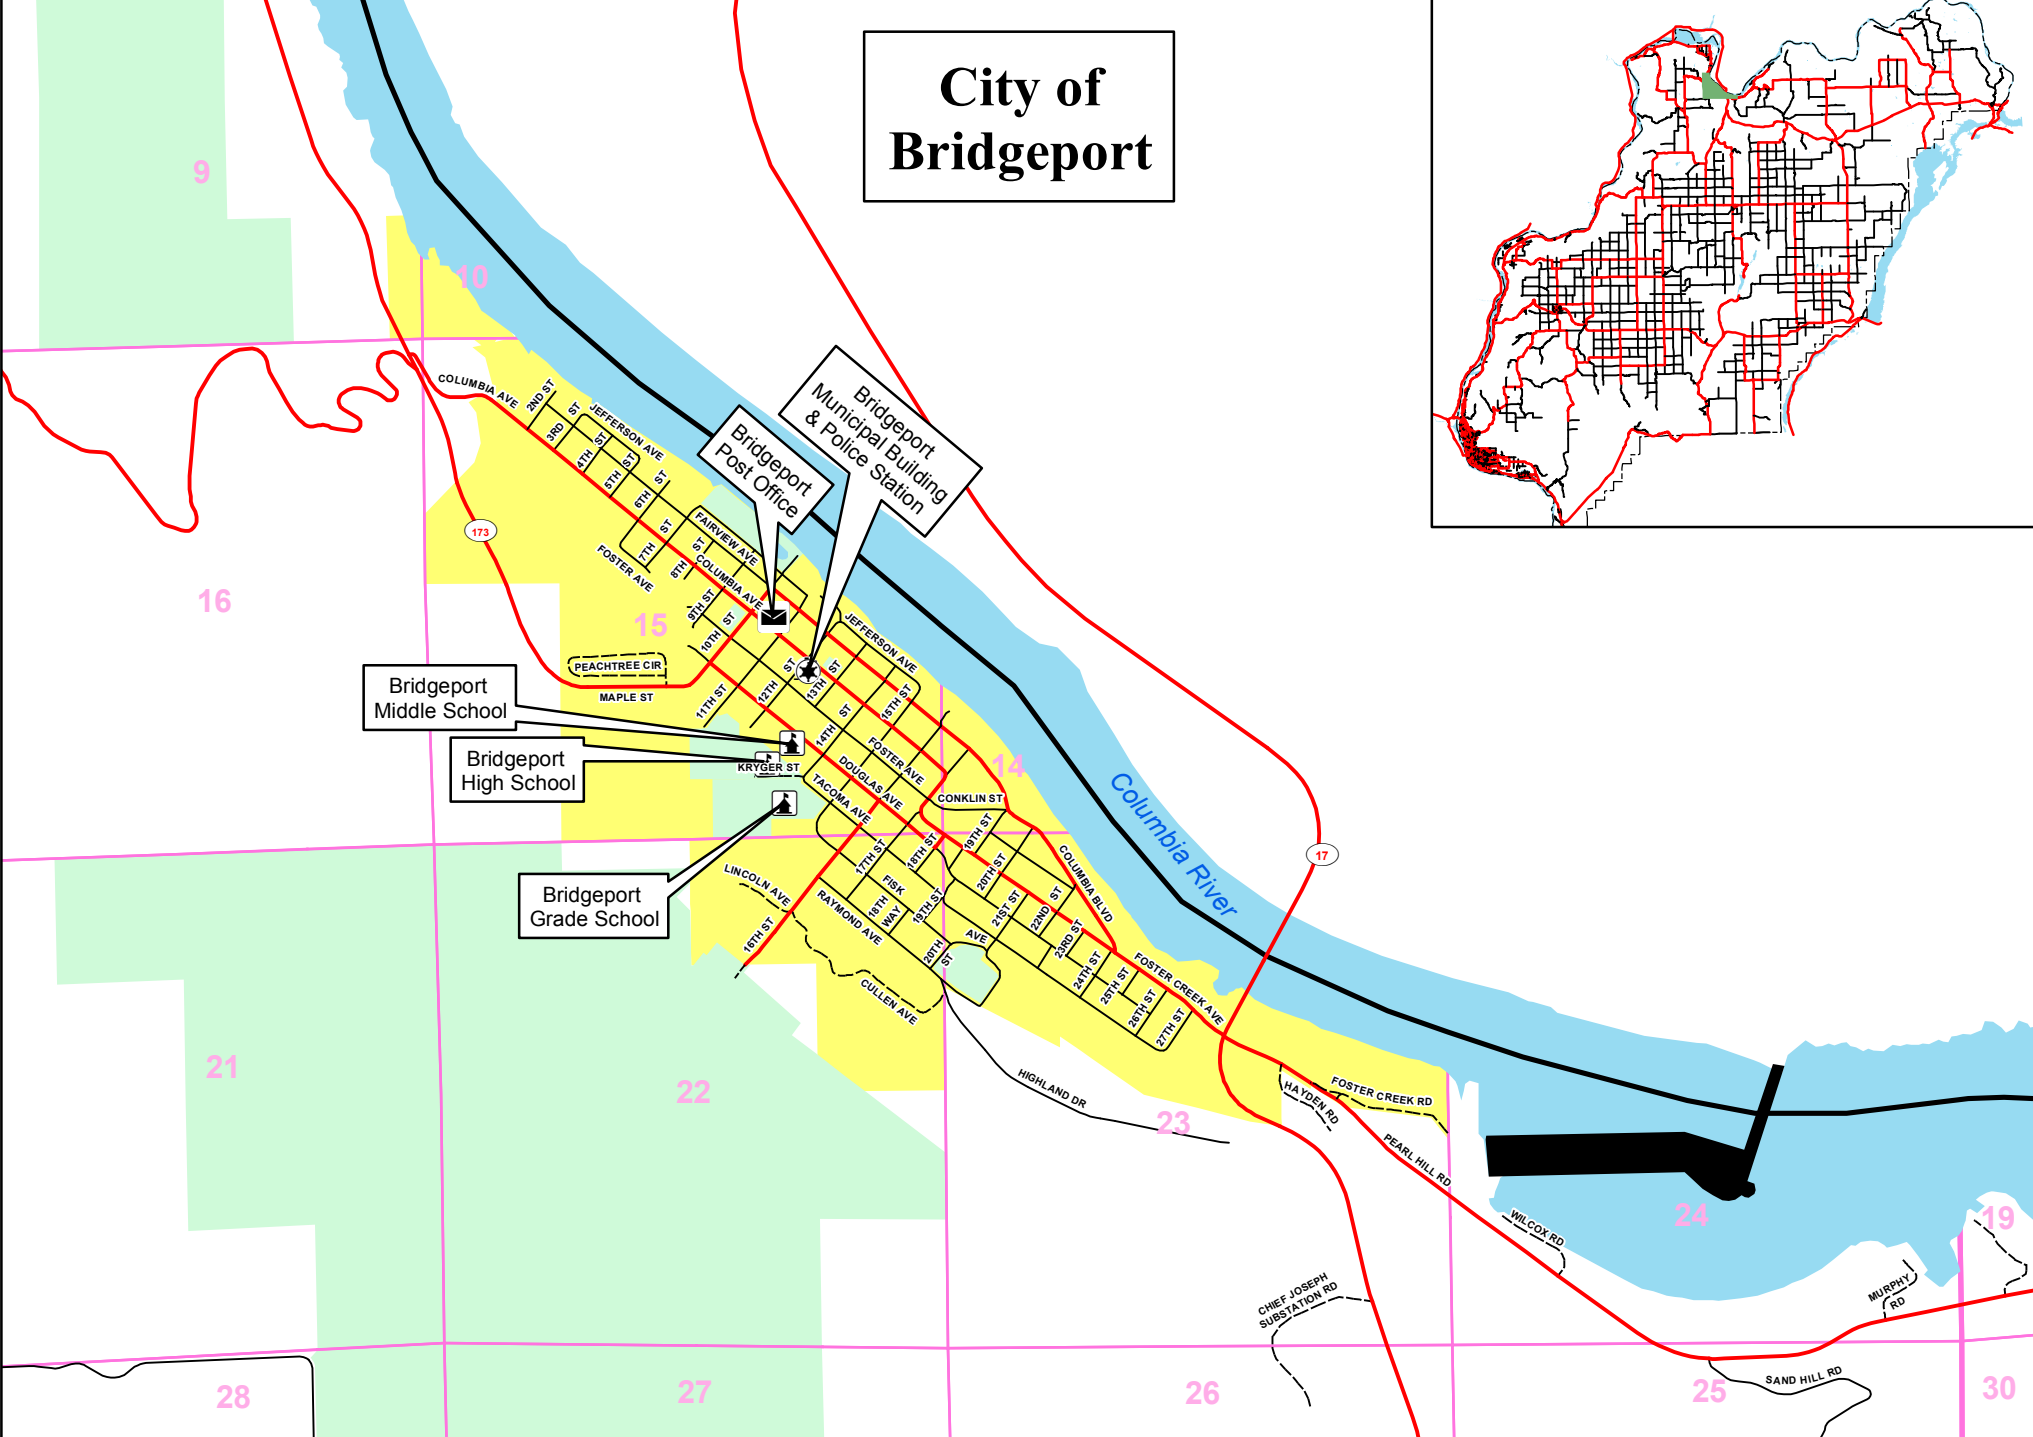

# City of Bridgeport

 Douglas County  
Transportation & Land Services  
Public Services Building  
140 - 19TH ST NW, Suite A  
East Wenatchee, WA 98802  
(509) 884-7173

Note: This map is intended for general information purposes only. Douglas County makes no claim as to the accuracy or current condition of the data shown on this map.