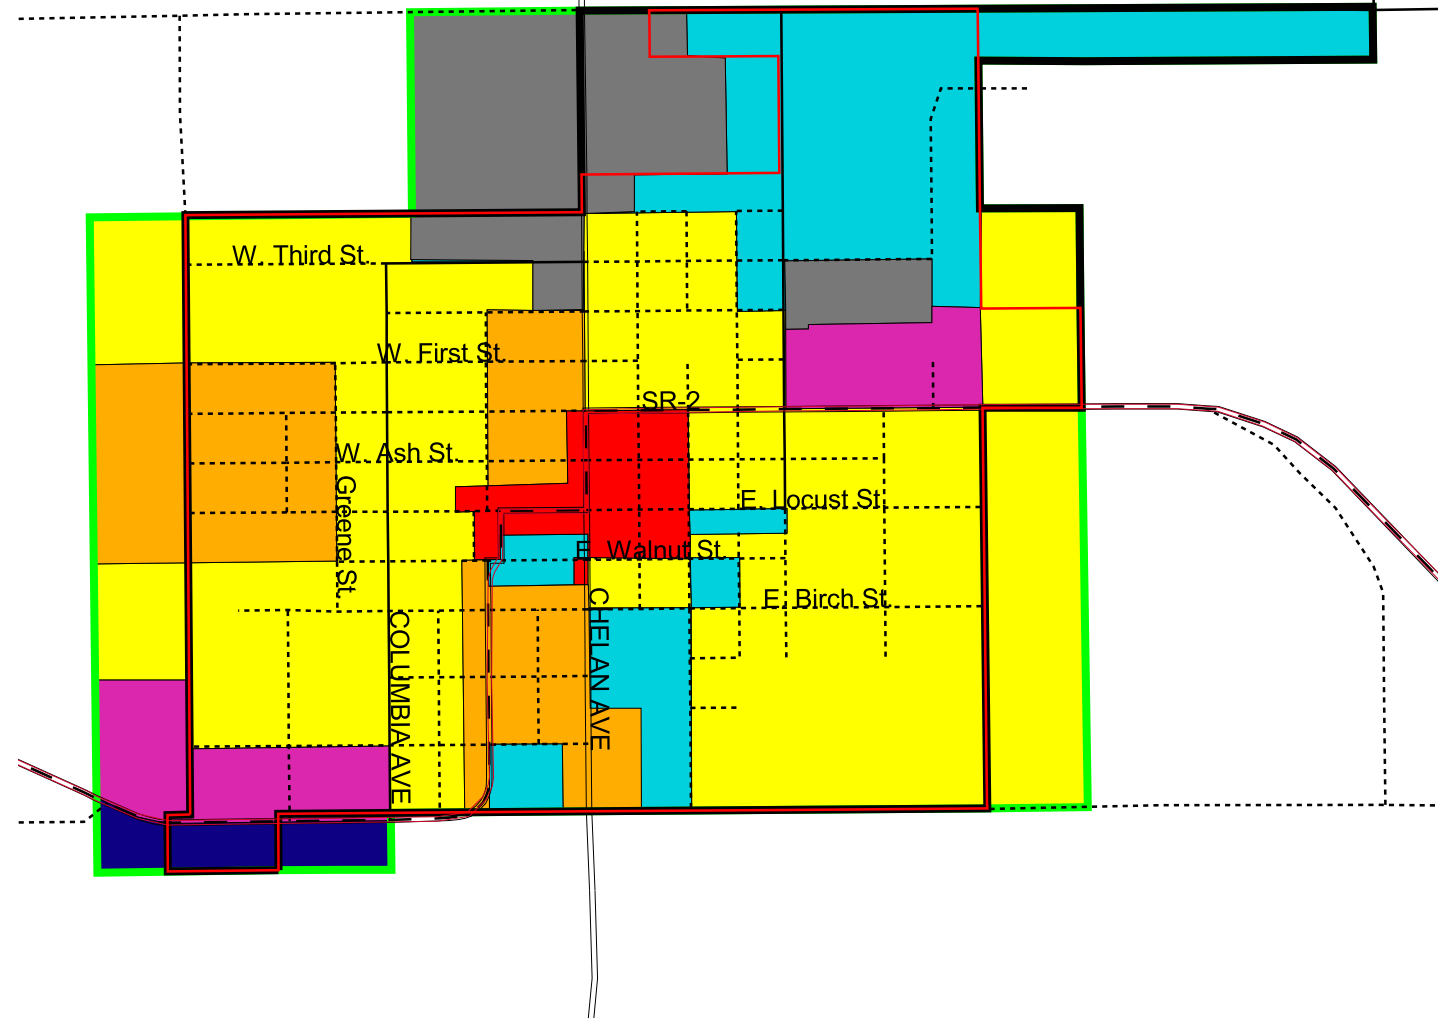

# Waterville Proposed Urban Growth Area Land Use Designations

### Legend

- City Limits
- State Highways
- Roads
  - Collector
  - Local Access
  - Major Arterial
  - Minor Arterial
  - Minor Collector
  - Principle Arterial
  - Private
- Urban Growth Areas
- Waterville Proposed UGA
- Waterville Proposed Zones
  - Central Business District
  - Highway Commercial
  - Industrial
  - Multi Family
  - Public
  - Single Family
  - Tourist Commercial

No claim is made as to the accuracy or current condition of the data shown on this map.