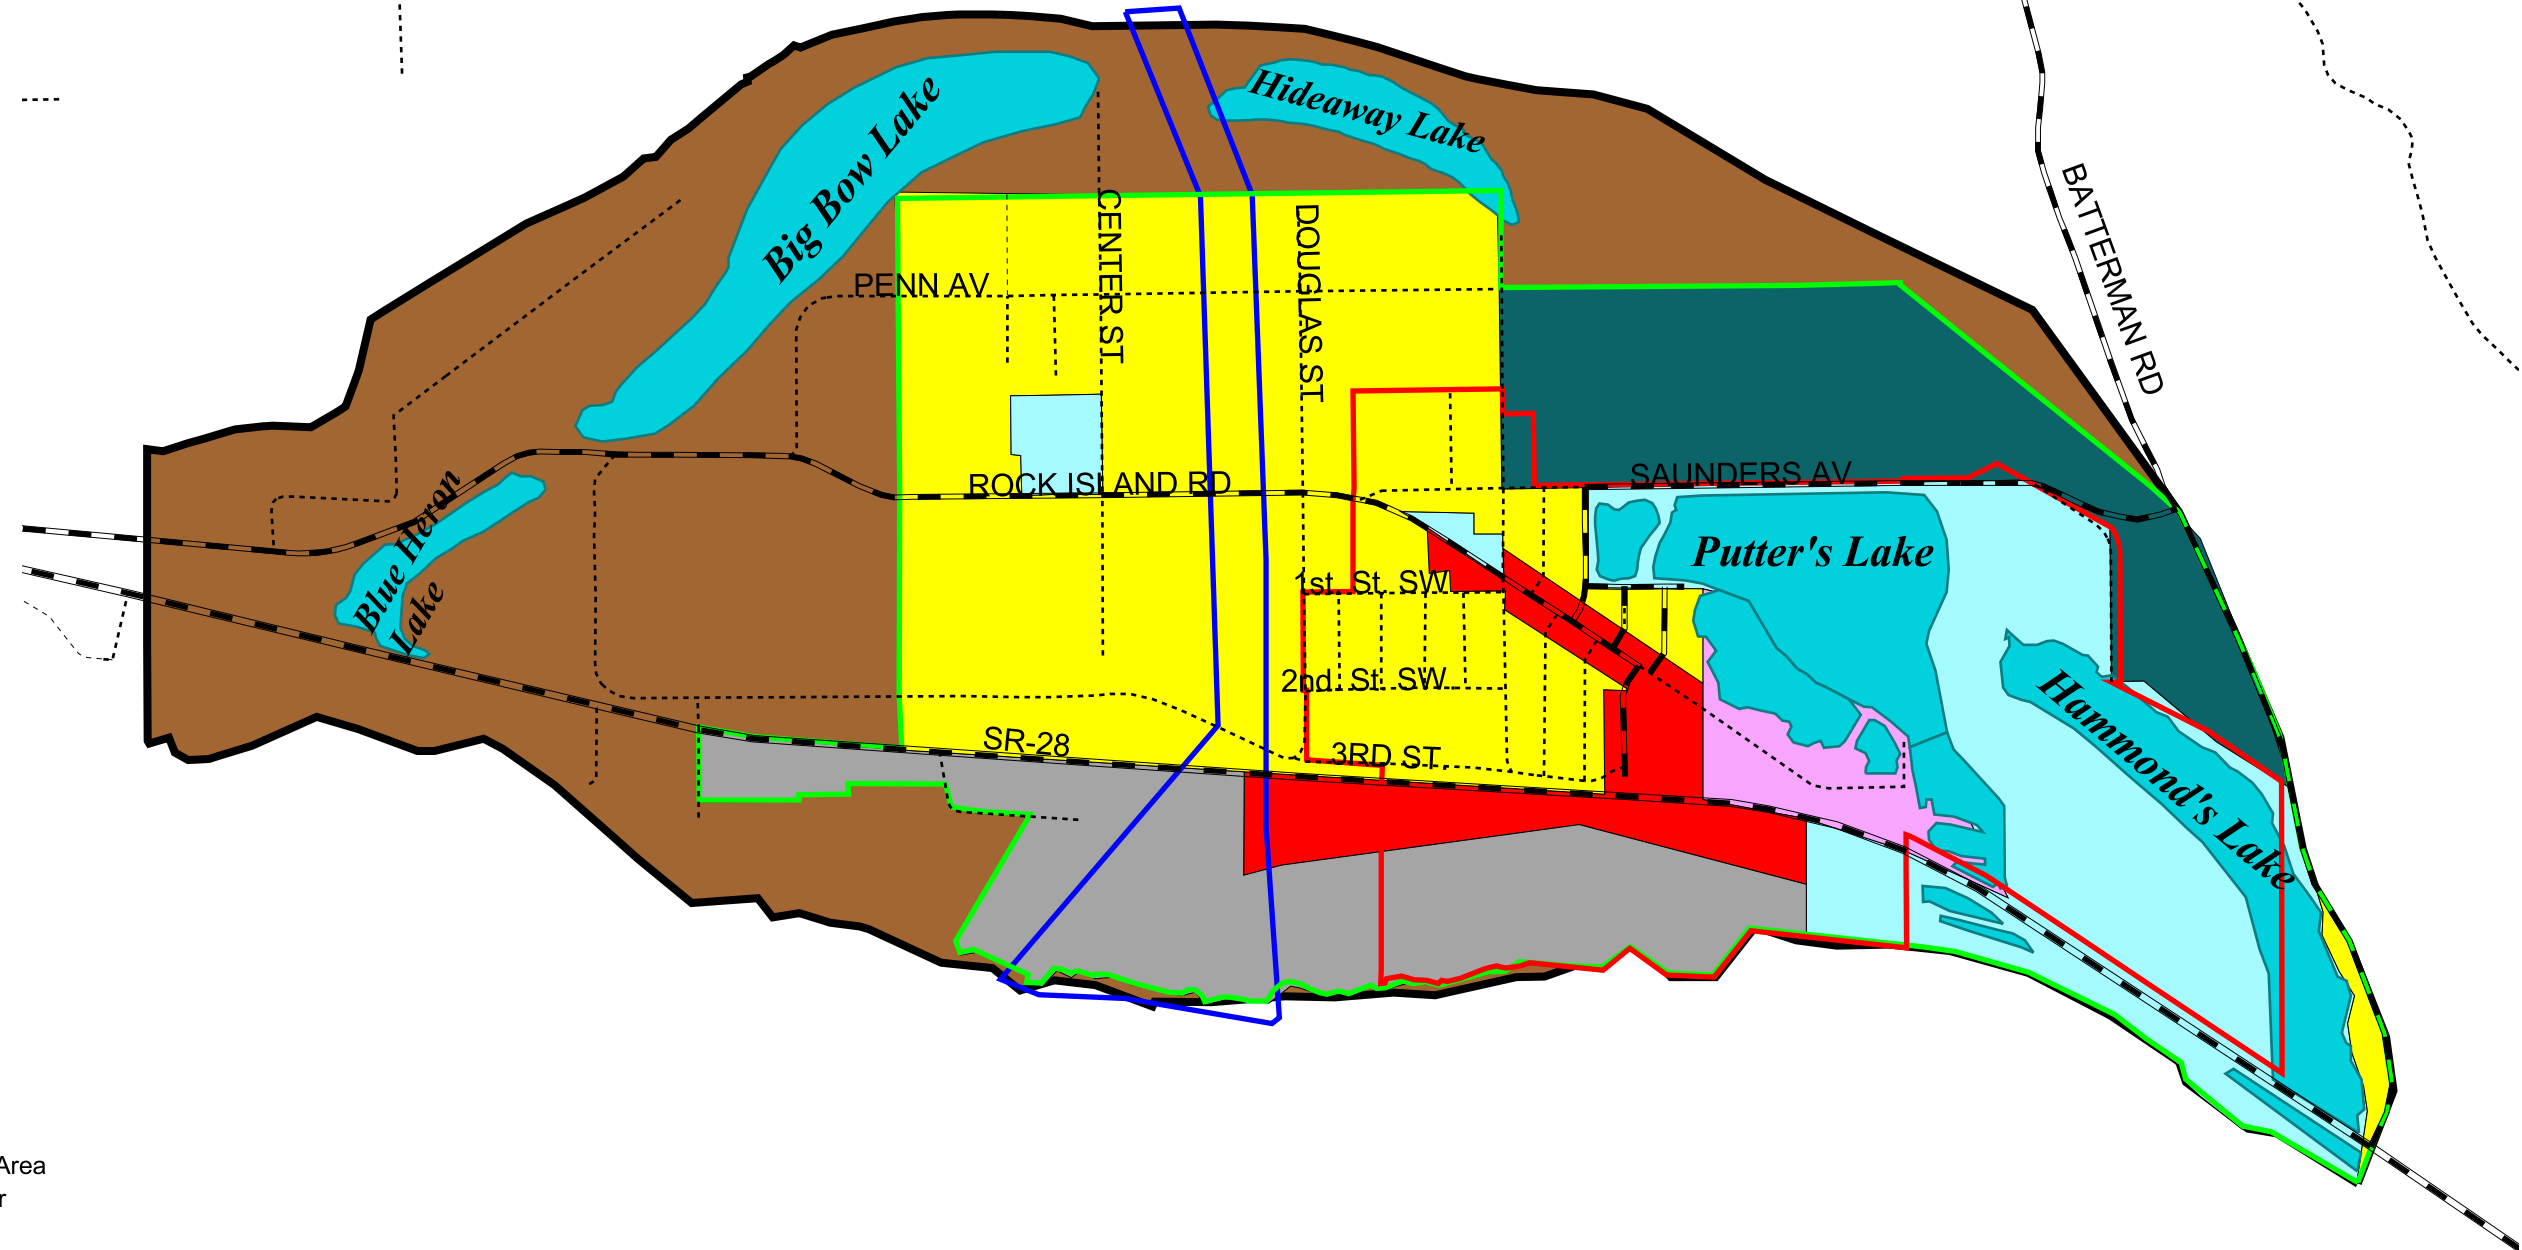

# Rock Island Teacup Planning Area 2004 Proposed Comprehensive Plan Map Designations

- Roads**
- Major Arterial
  - Major Collector
  - Collector
  - Minor Arterial
  - Minor Collector
  - Principle Arterial
  - Local Access
  - Private
- City Limits
- RI Urban Growth Area
- Powerline Corridor
- RI Lakes
- RI Zoning (within UGA)**
- Commercial
  - Industrial
  - Public
  - Recreation
  - Residential
  - Tourist Commercial
  - RR- 2 Zoning in BrownRI Planning Area