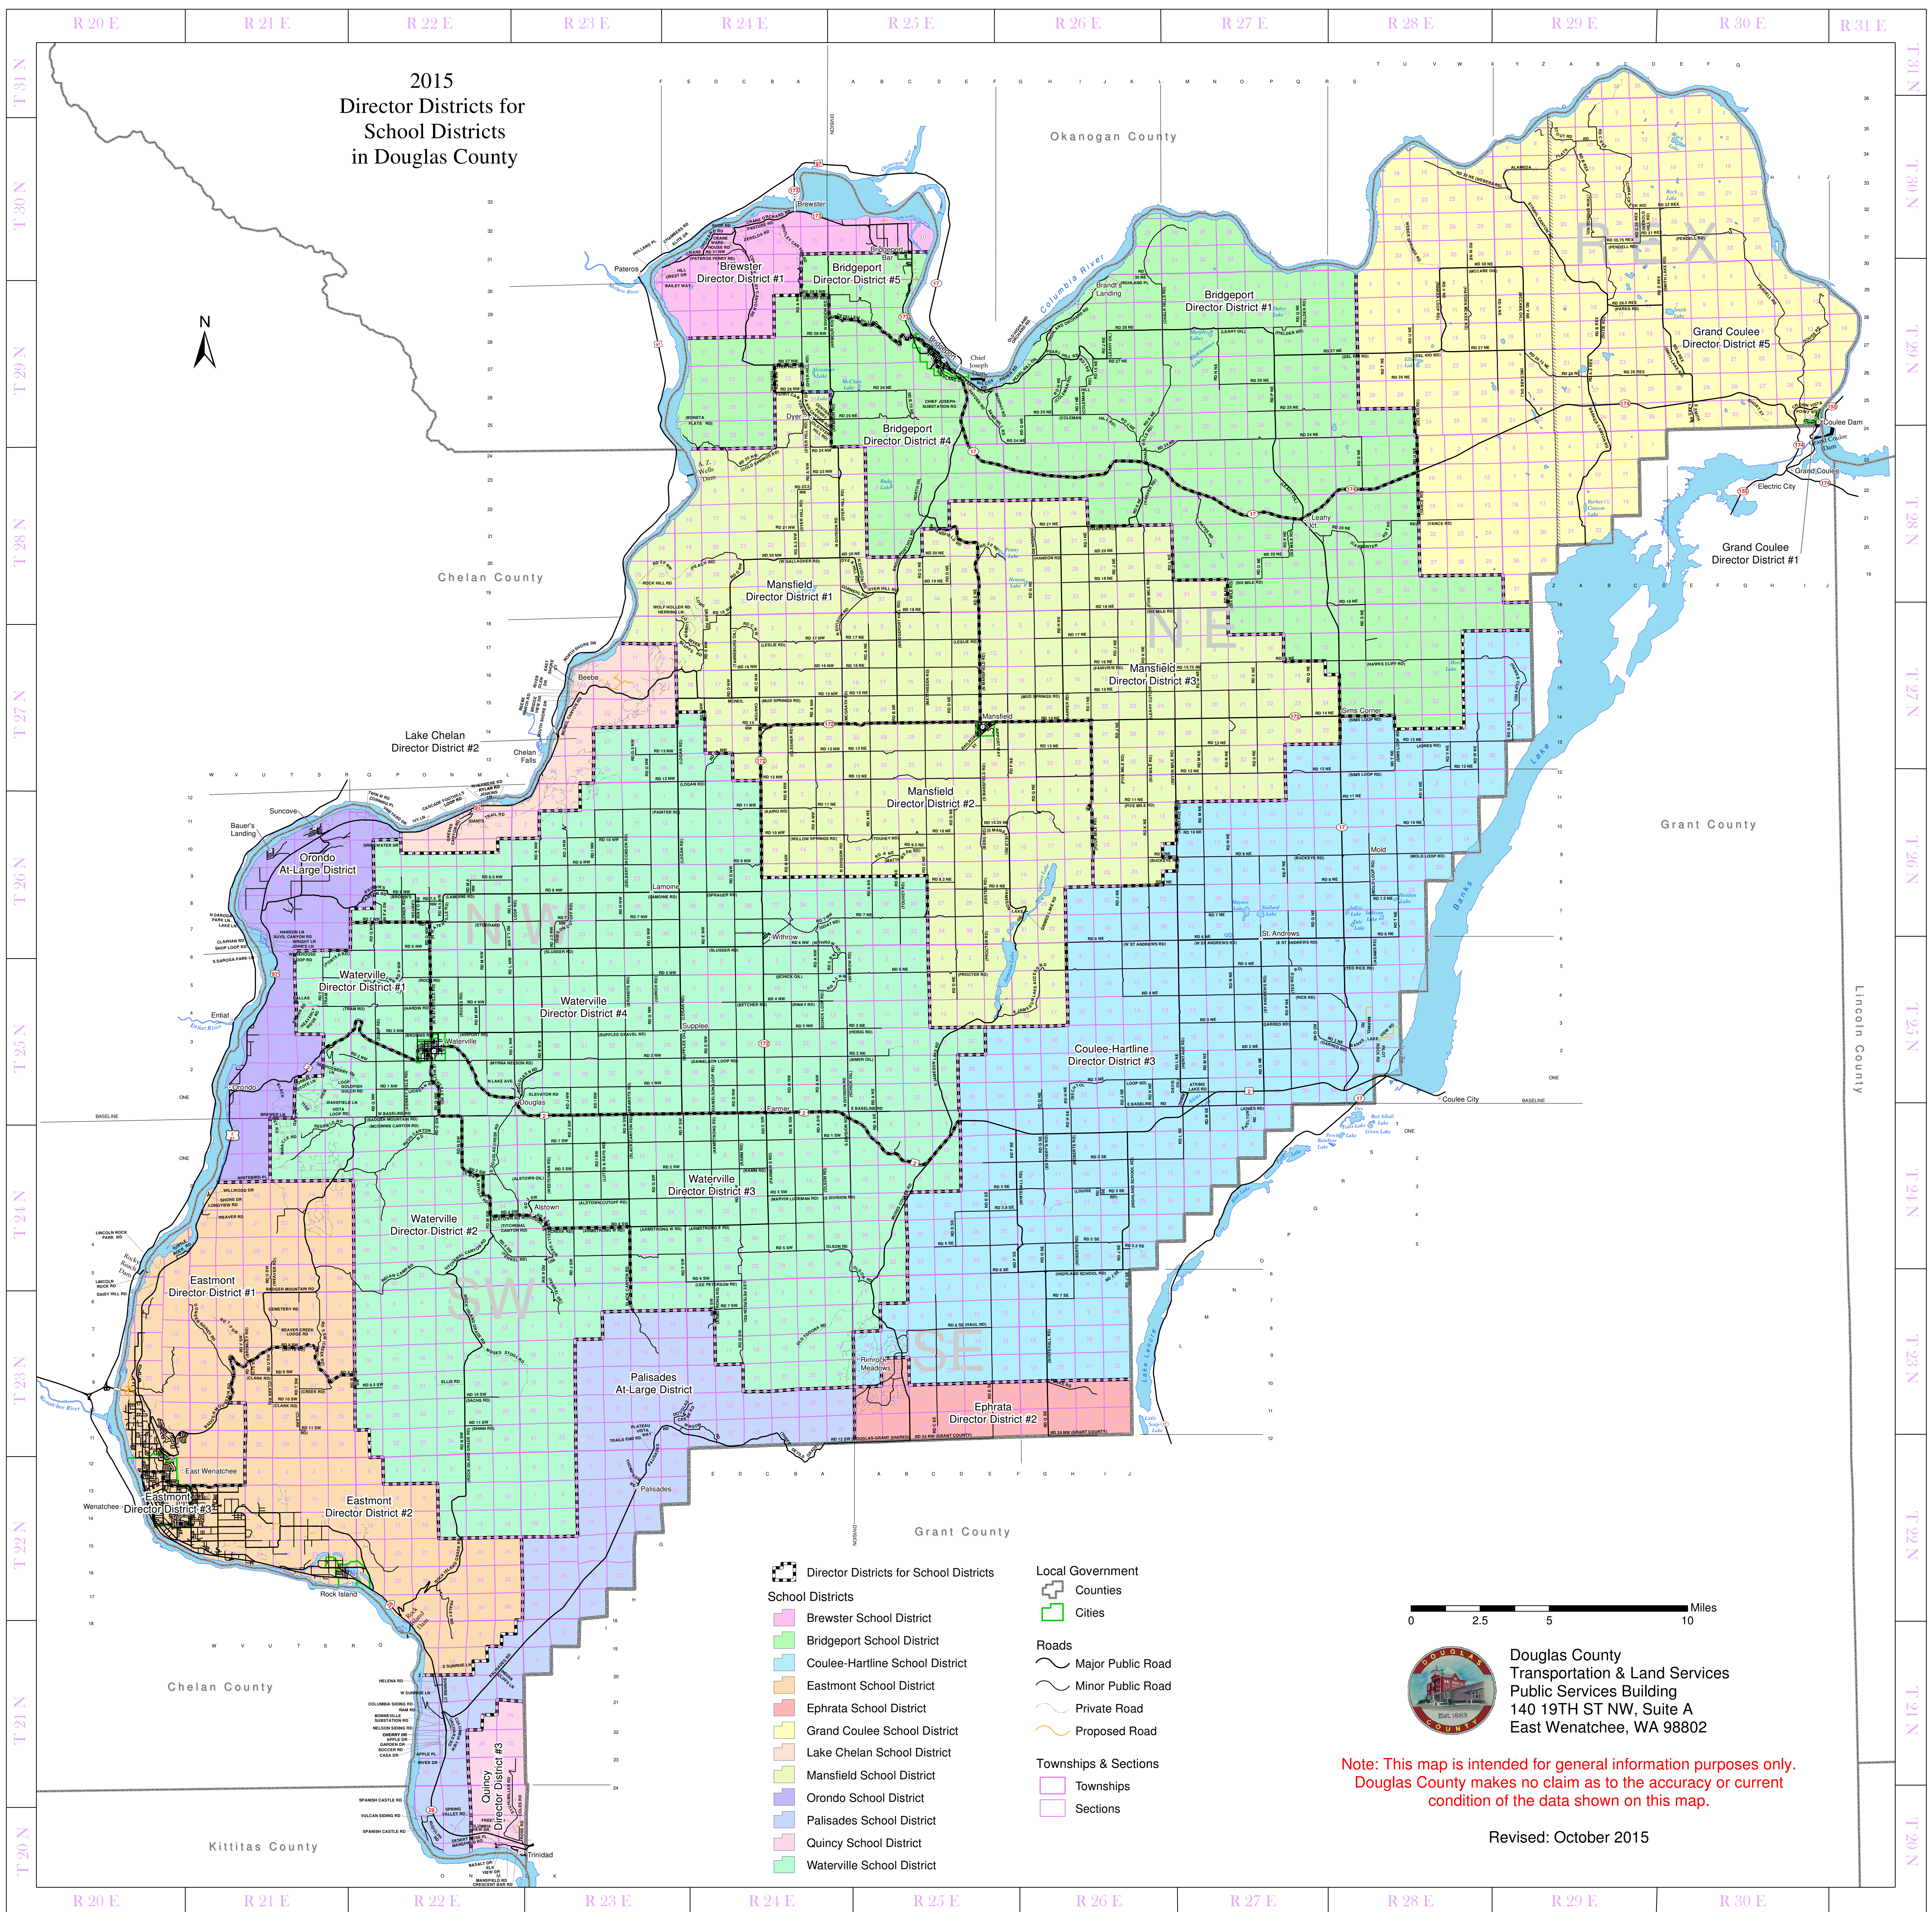

2015
Director Districts for
School Districts
in Douglas County

- Director Districts for School Districts
- School Districts**
- Brewster School District
- Bridgeport School District
- Coulee-Hartline School District
- Eastmont School District
- Ephrata School District
- Grand Coulee School District
- Lake Chelan School District
- Mansfield School District
- Orondo School District
- Palisades School District
- Quincy School District
- Waterville School District

- Local Government**
- Counties
- Cities
- Roads**
- Major Public Road
- Minor Public Road
- Private Road
- Proposed Road
- Townships & Sections**
- Townships
- Sections

Douglas County
Transportation & Land Services
Public Services Building
140 19TH ST NW, Suite A
East Wenatchee, WA 98802

Note: This map is intended for general information purposes only.
Douglas County makes no claim as to the accuracy or current
condition of the data shown on this map.

Revised: October 2015