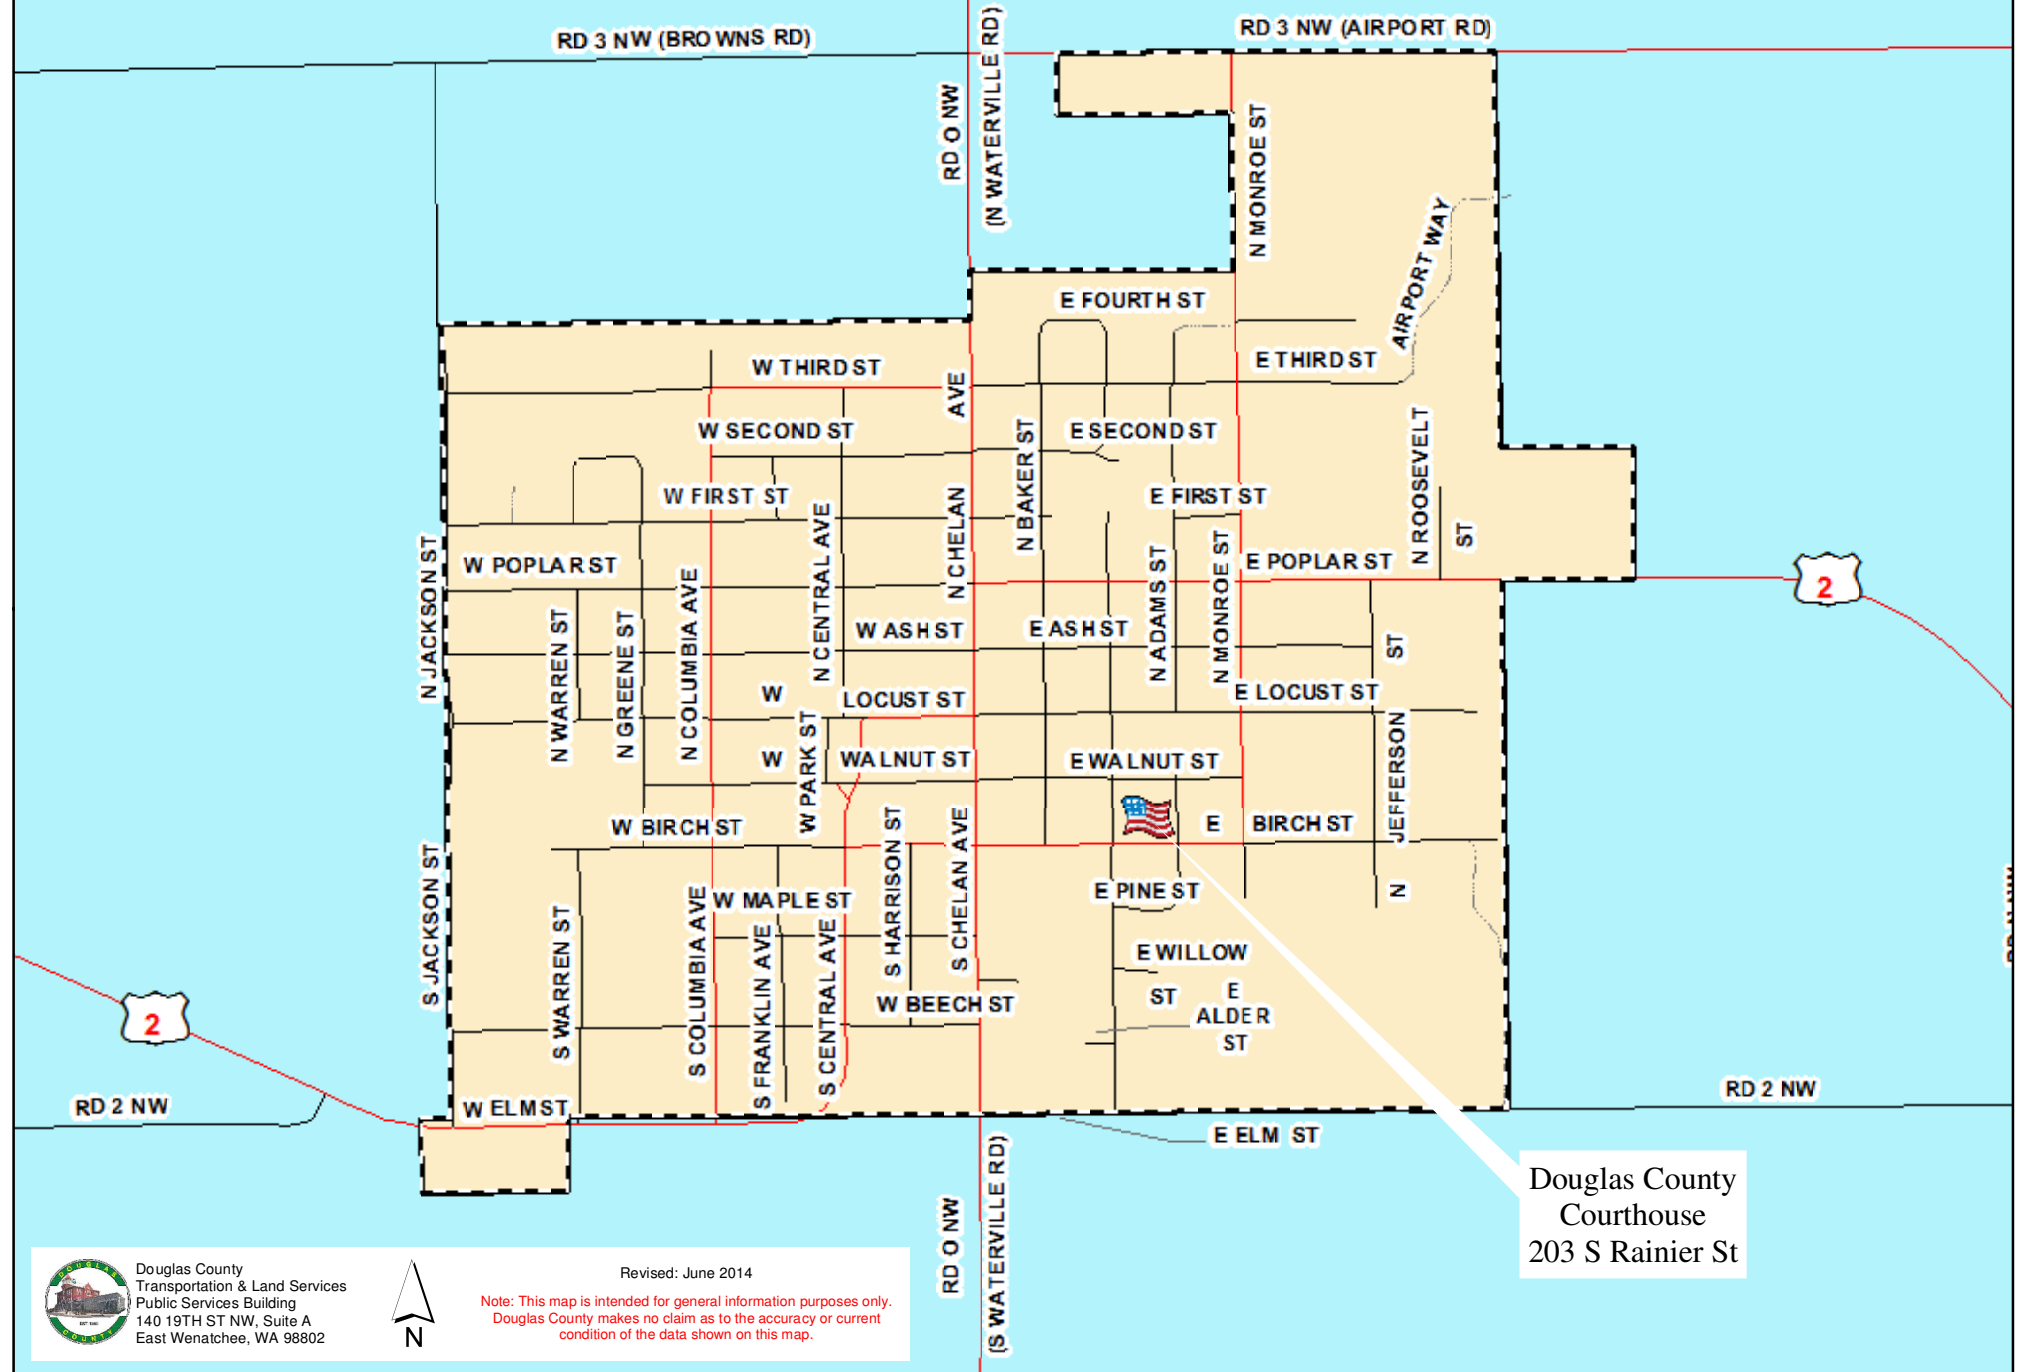

Election Ballot Drop-Off in Waterville

Douglas County
Courthouse
203 S Rainier St