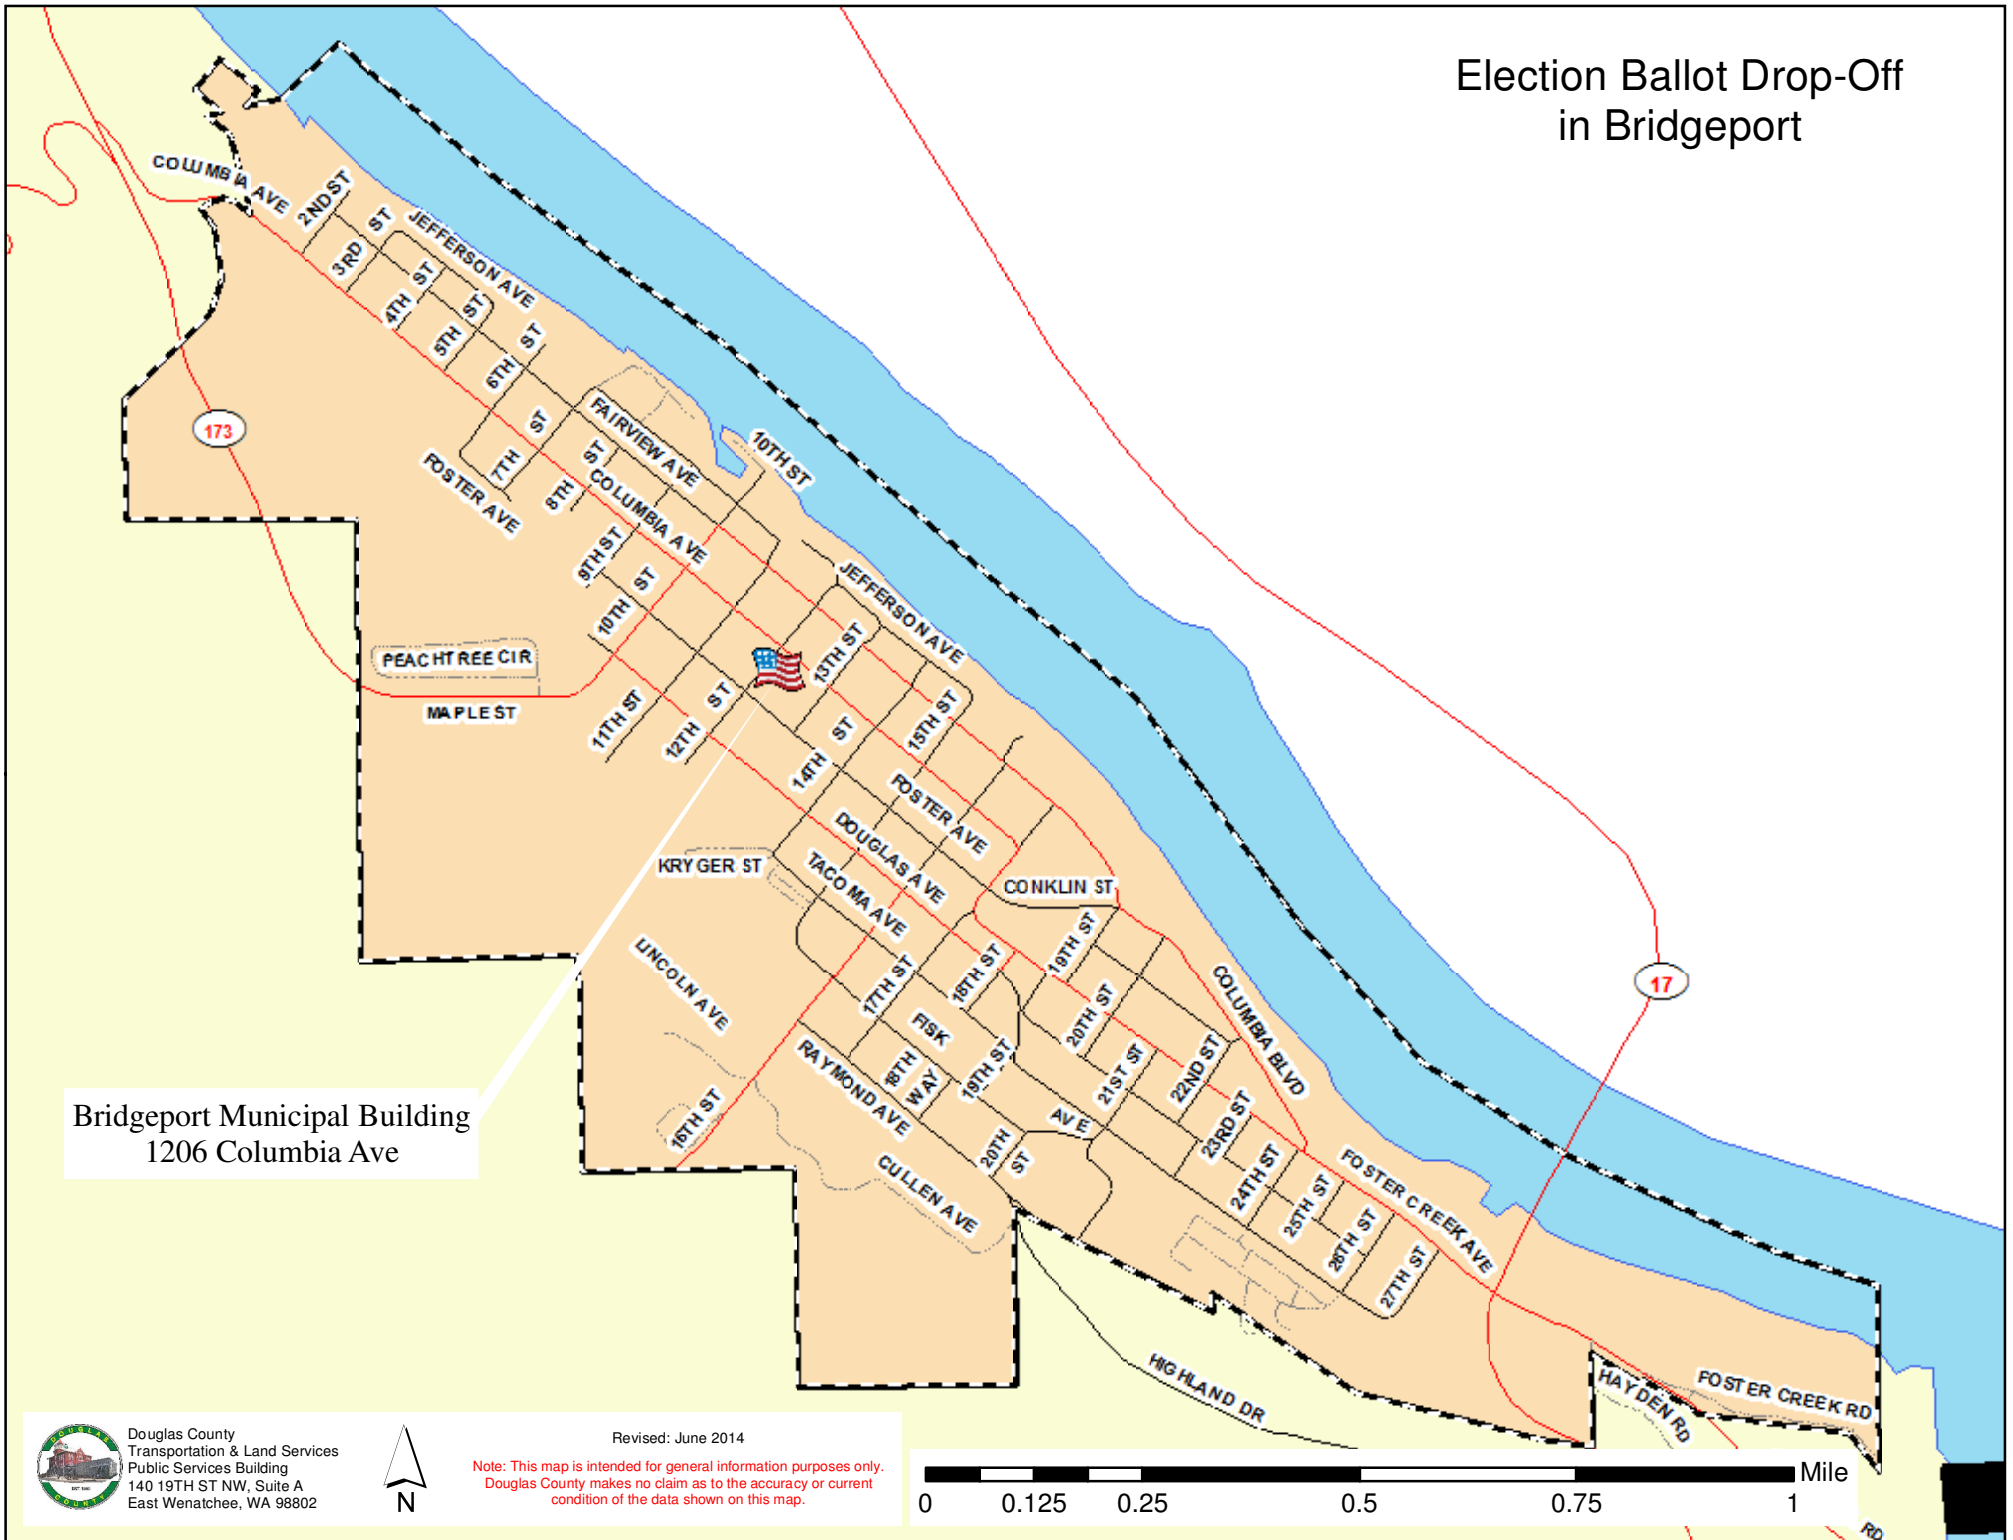

Election Ballot Drop-Off in Bridgeport

Bridgeport Municipal Building
1206 Columbia Ave