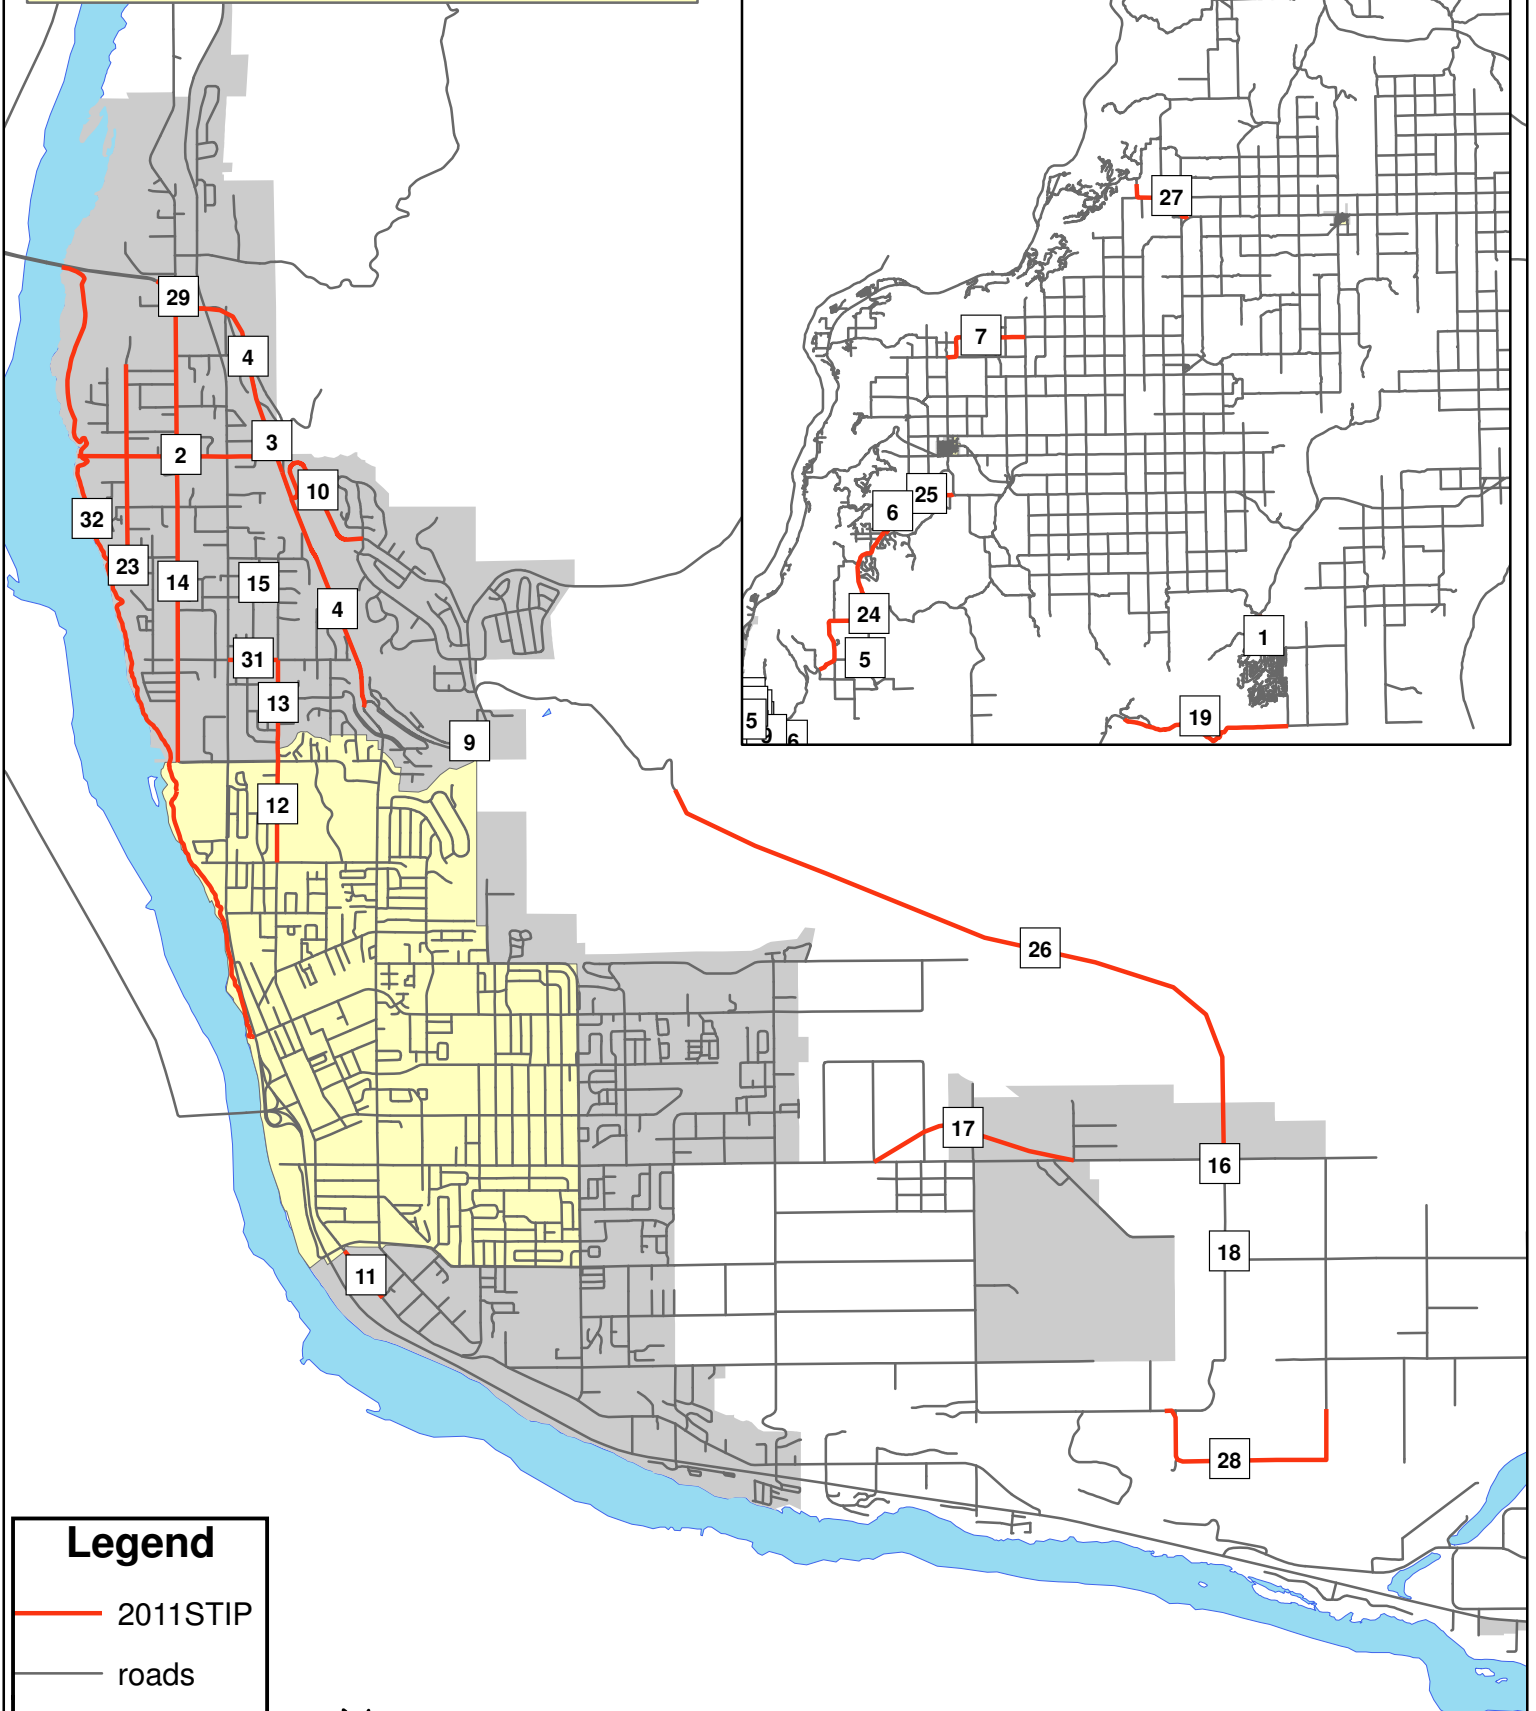

2011 STIP Reference Map (Douglas County, WA)

Legend

- 2011 STIP
- roads
- city_limits
- dc_ugb
- wtr_bodies