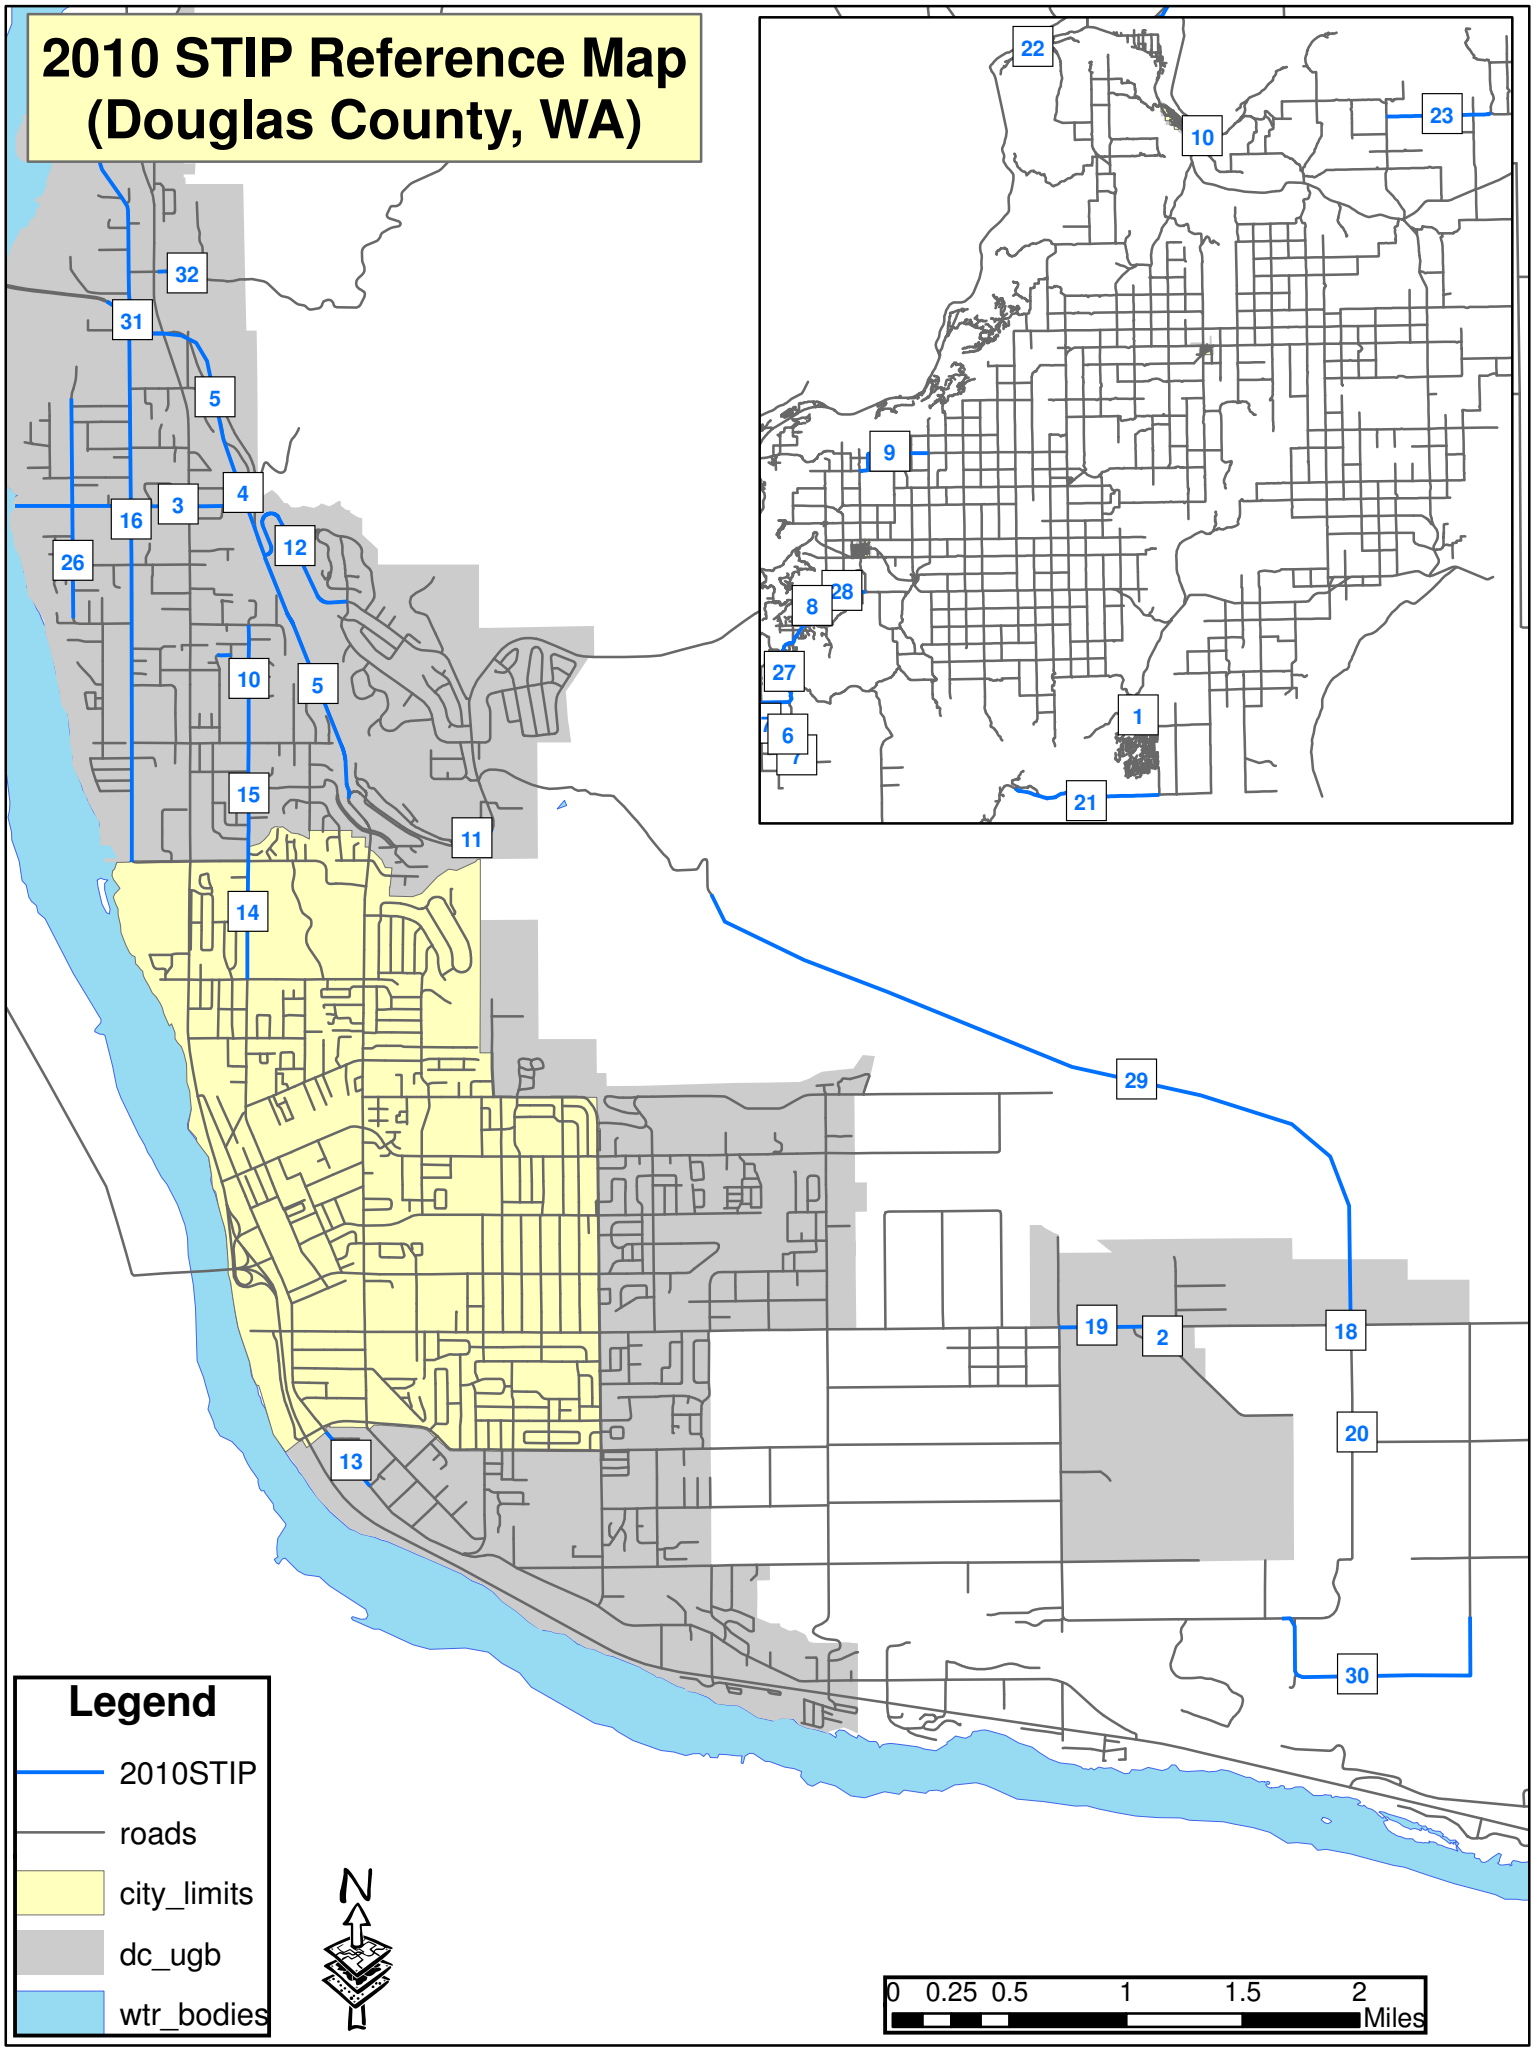

2010 STIP Reference Map (Douglas County, WA)

Legend

- 2010STIP
- roads
- city_limits
- dc_ugb
- wtr_bodies