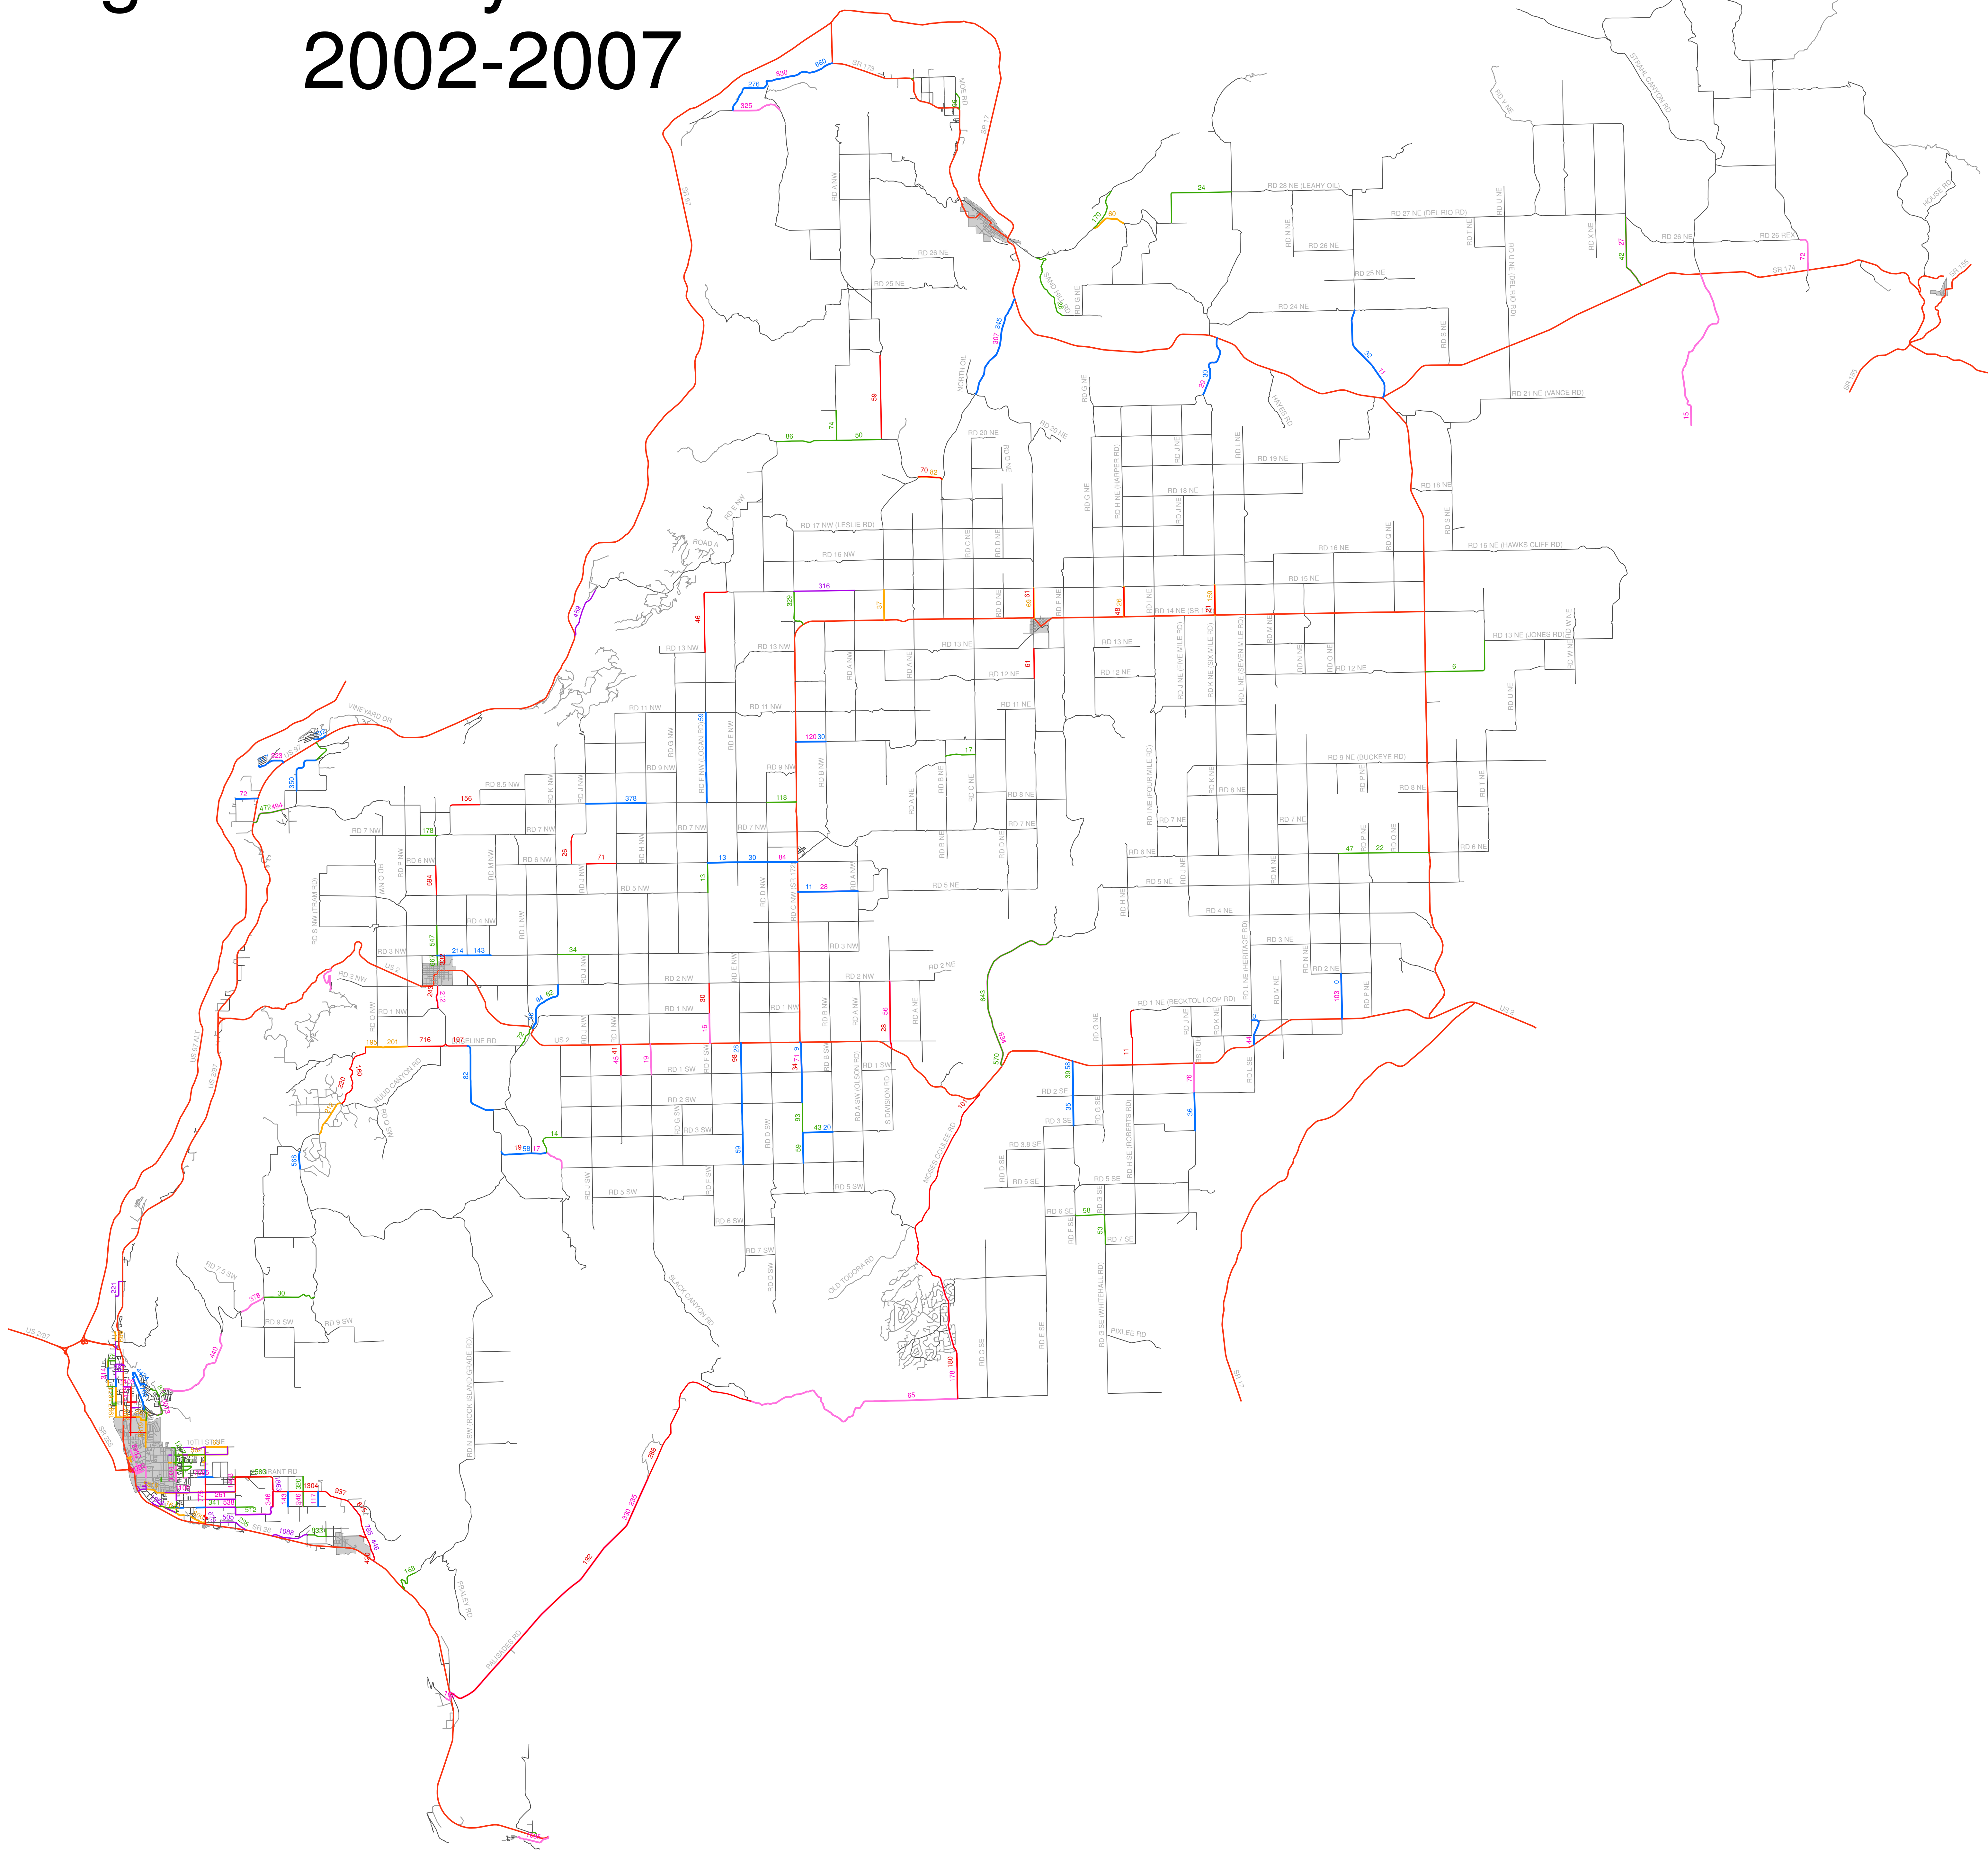

Douglas County Traffic Counts

2002-2007

East Wenatchee Area

Legend

- 2007CountLines roads
- 2006CountLines <all other values>
- 2005CountLines OWNERSHIP
- 2004CountLines Douglas County
- 2003CountLines State
- 2002CountLines city_limits

0 0.5 1 2 Miles