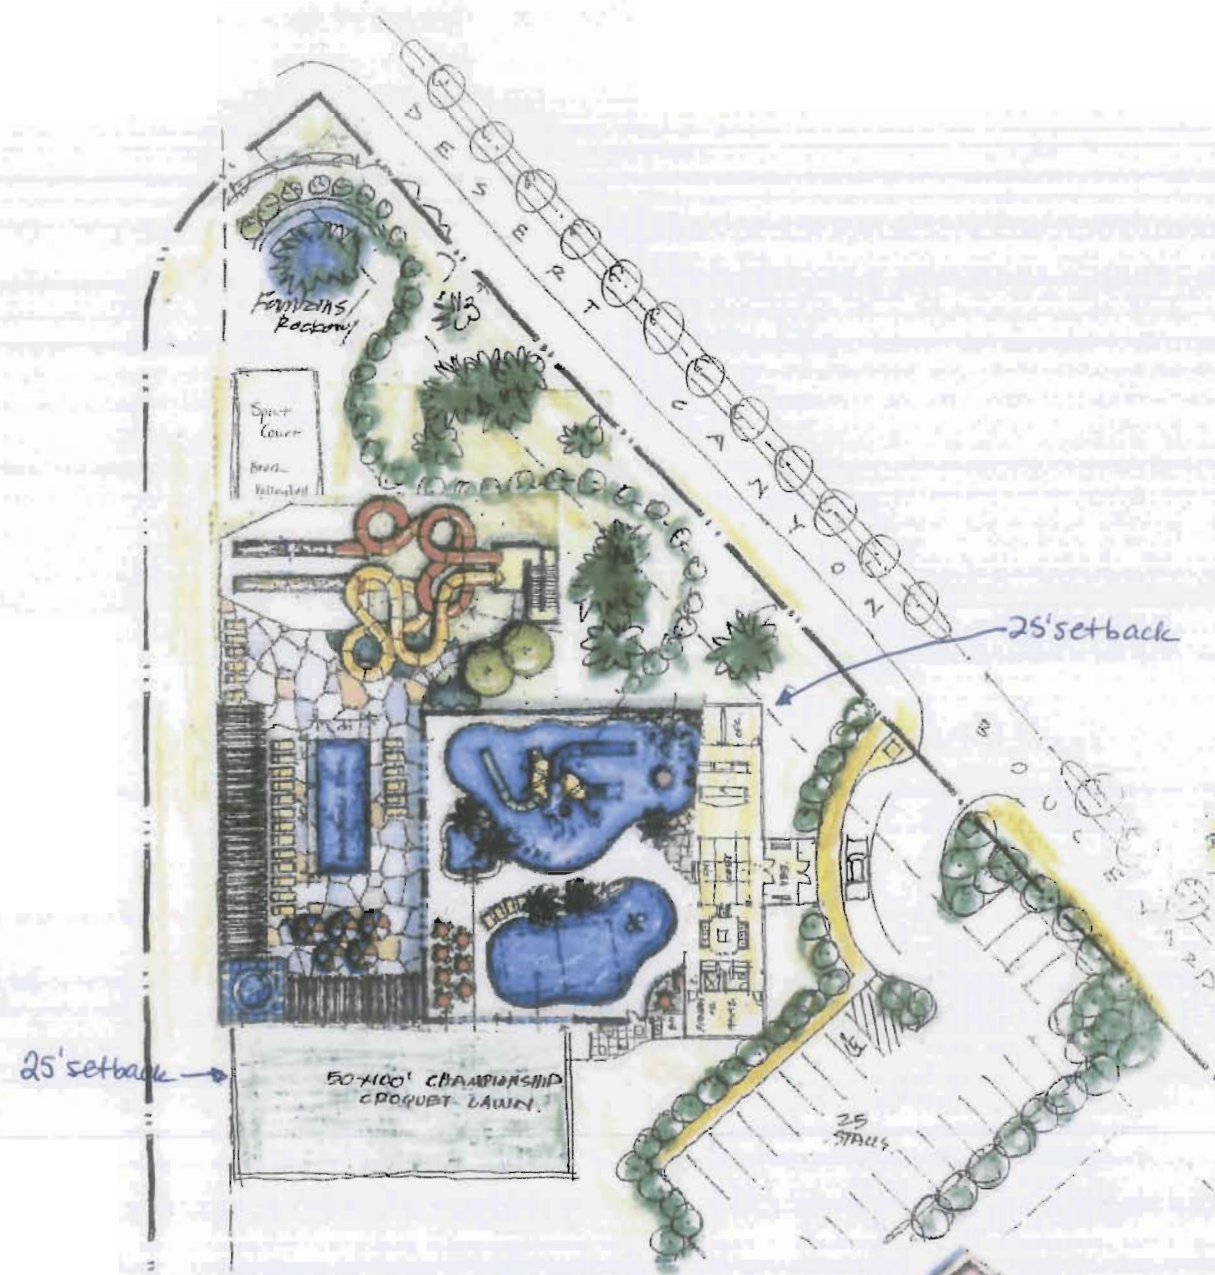

Exhibit D

Amenity – Check In Building

- Lobby – Check In Area
- Office /Administration
- Lockers-Change Rooms
- Fitness Room
- Game Room
- Food Service

Building Footprint 100 x 84
Building Height 40' Tower