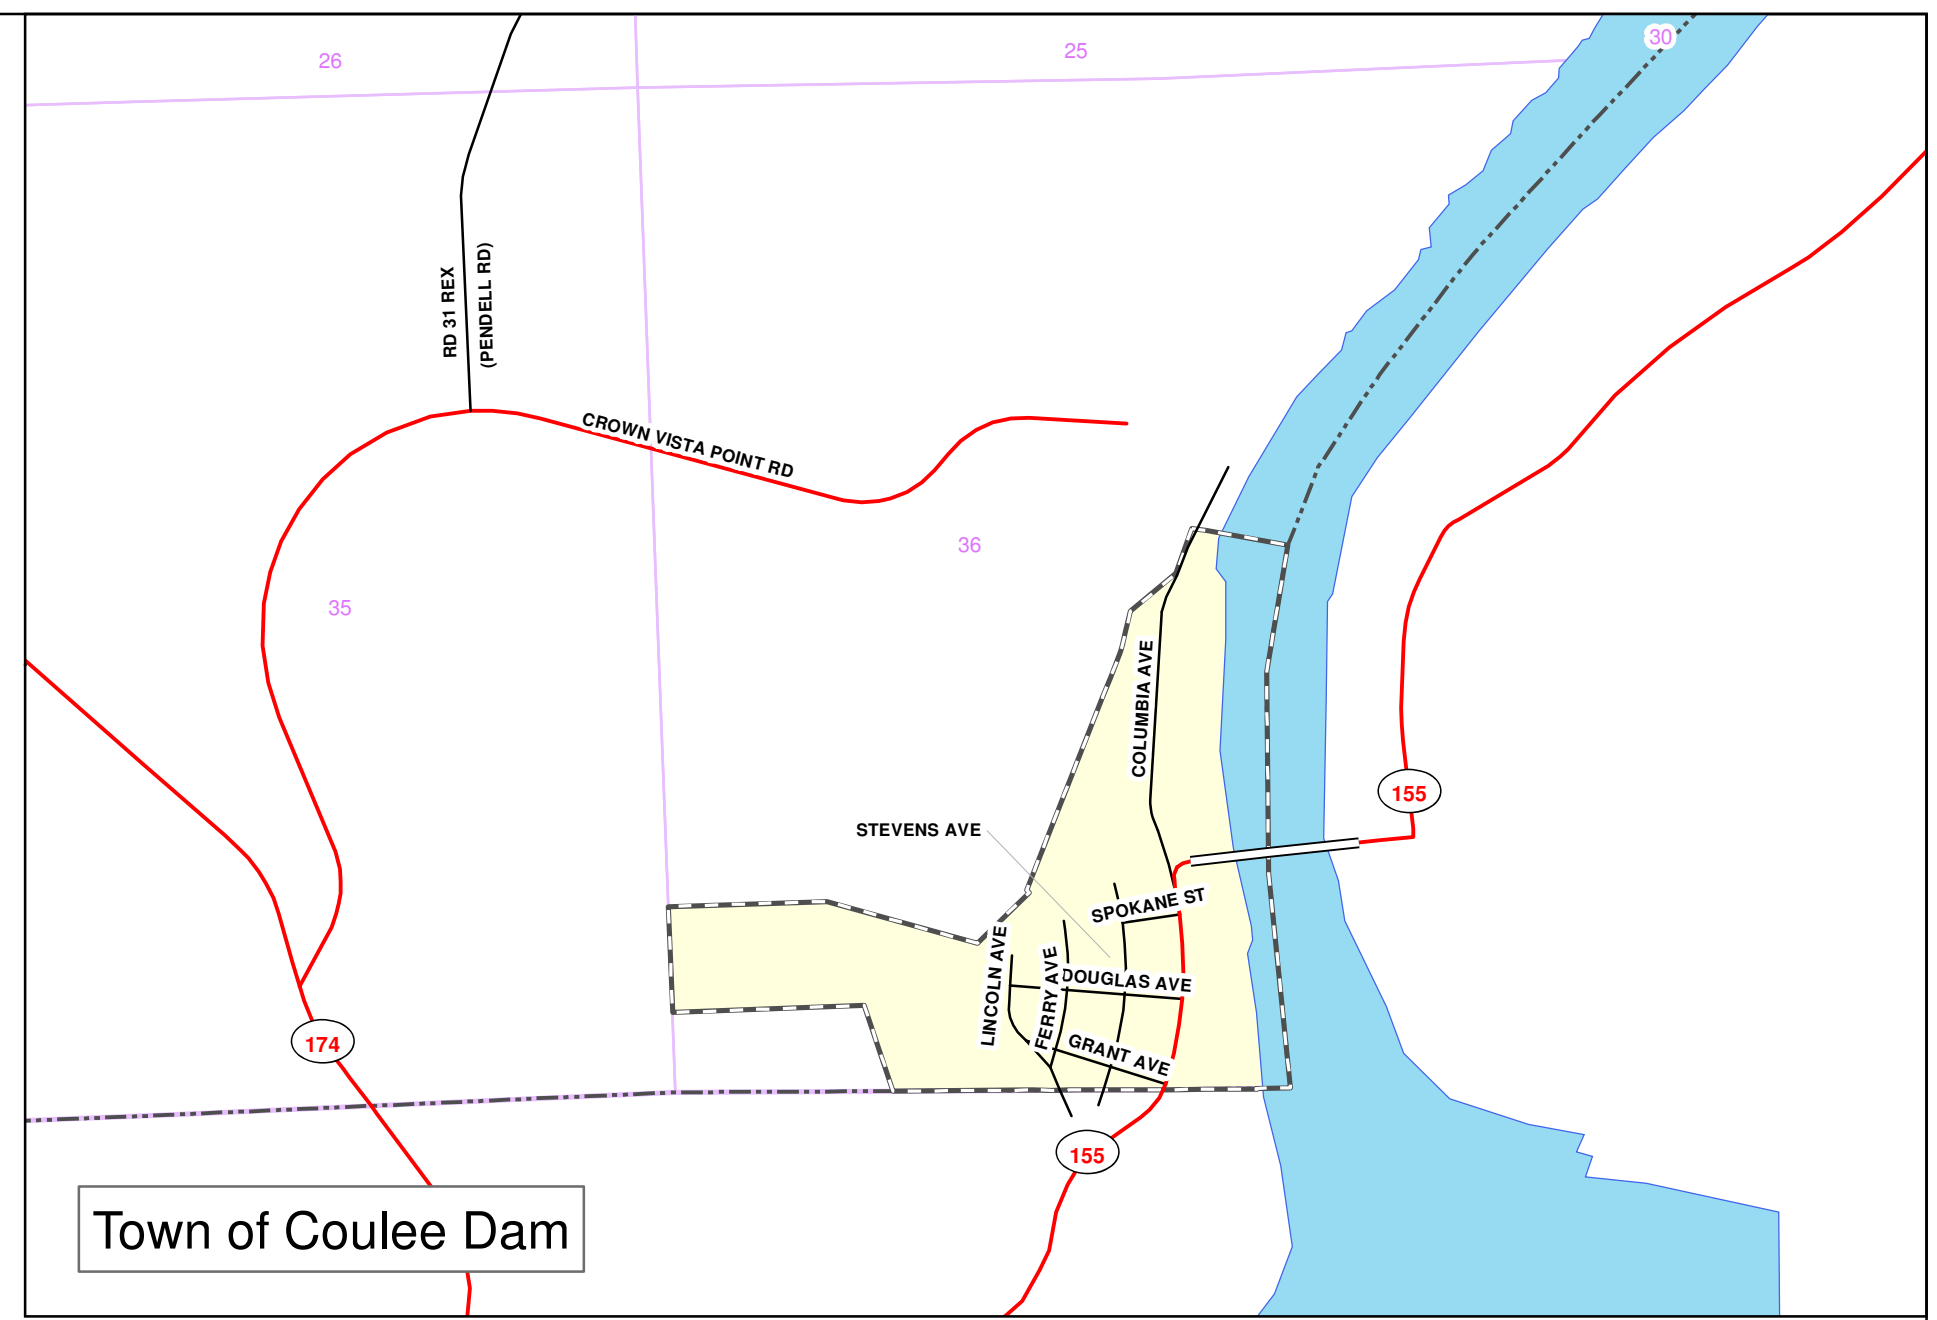

Town of Coulee Dam