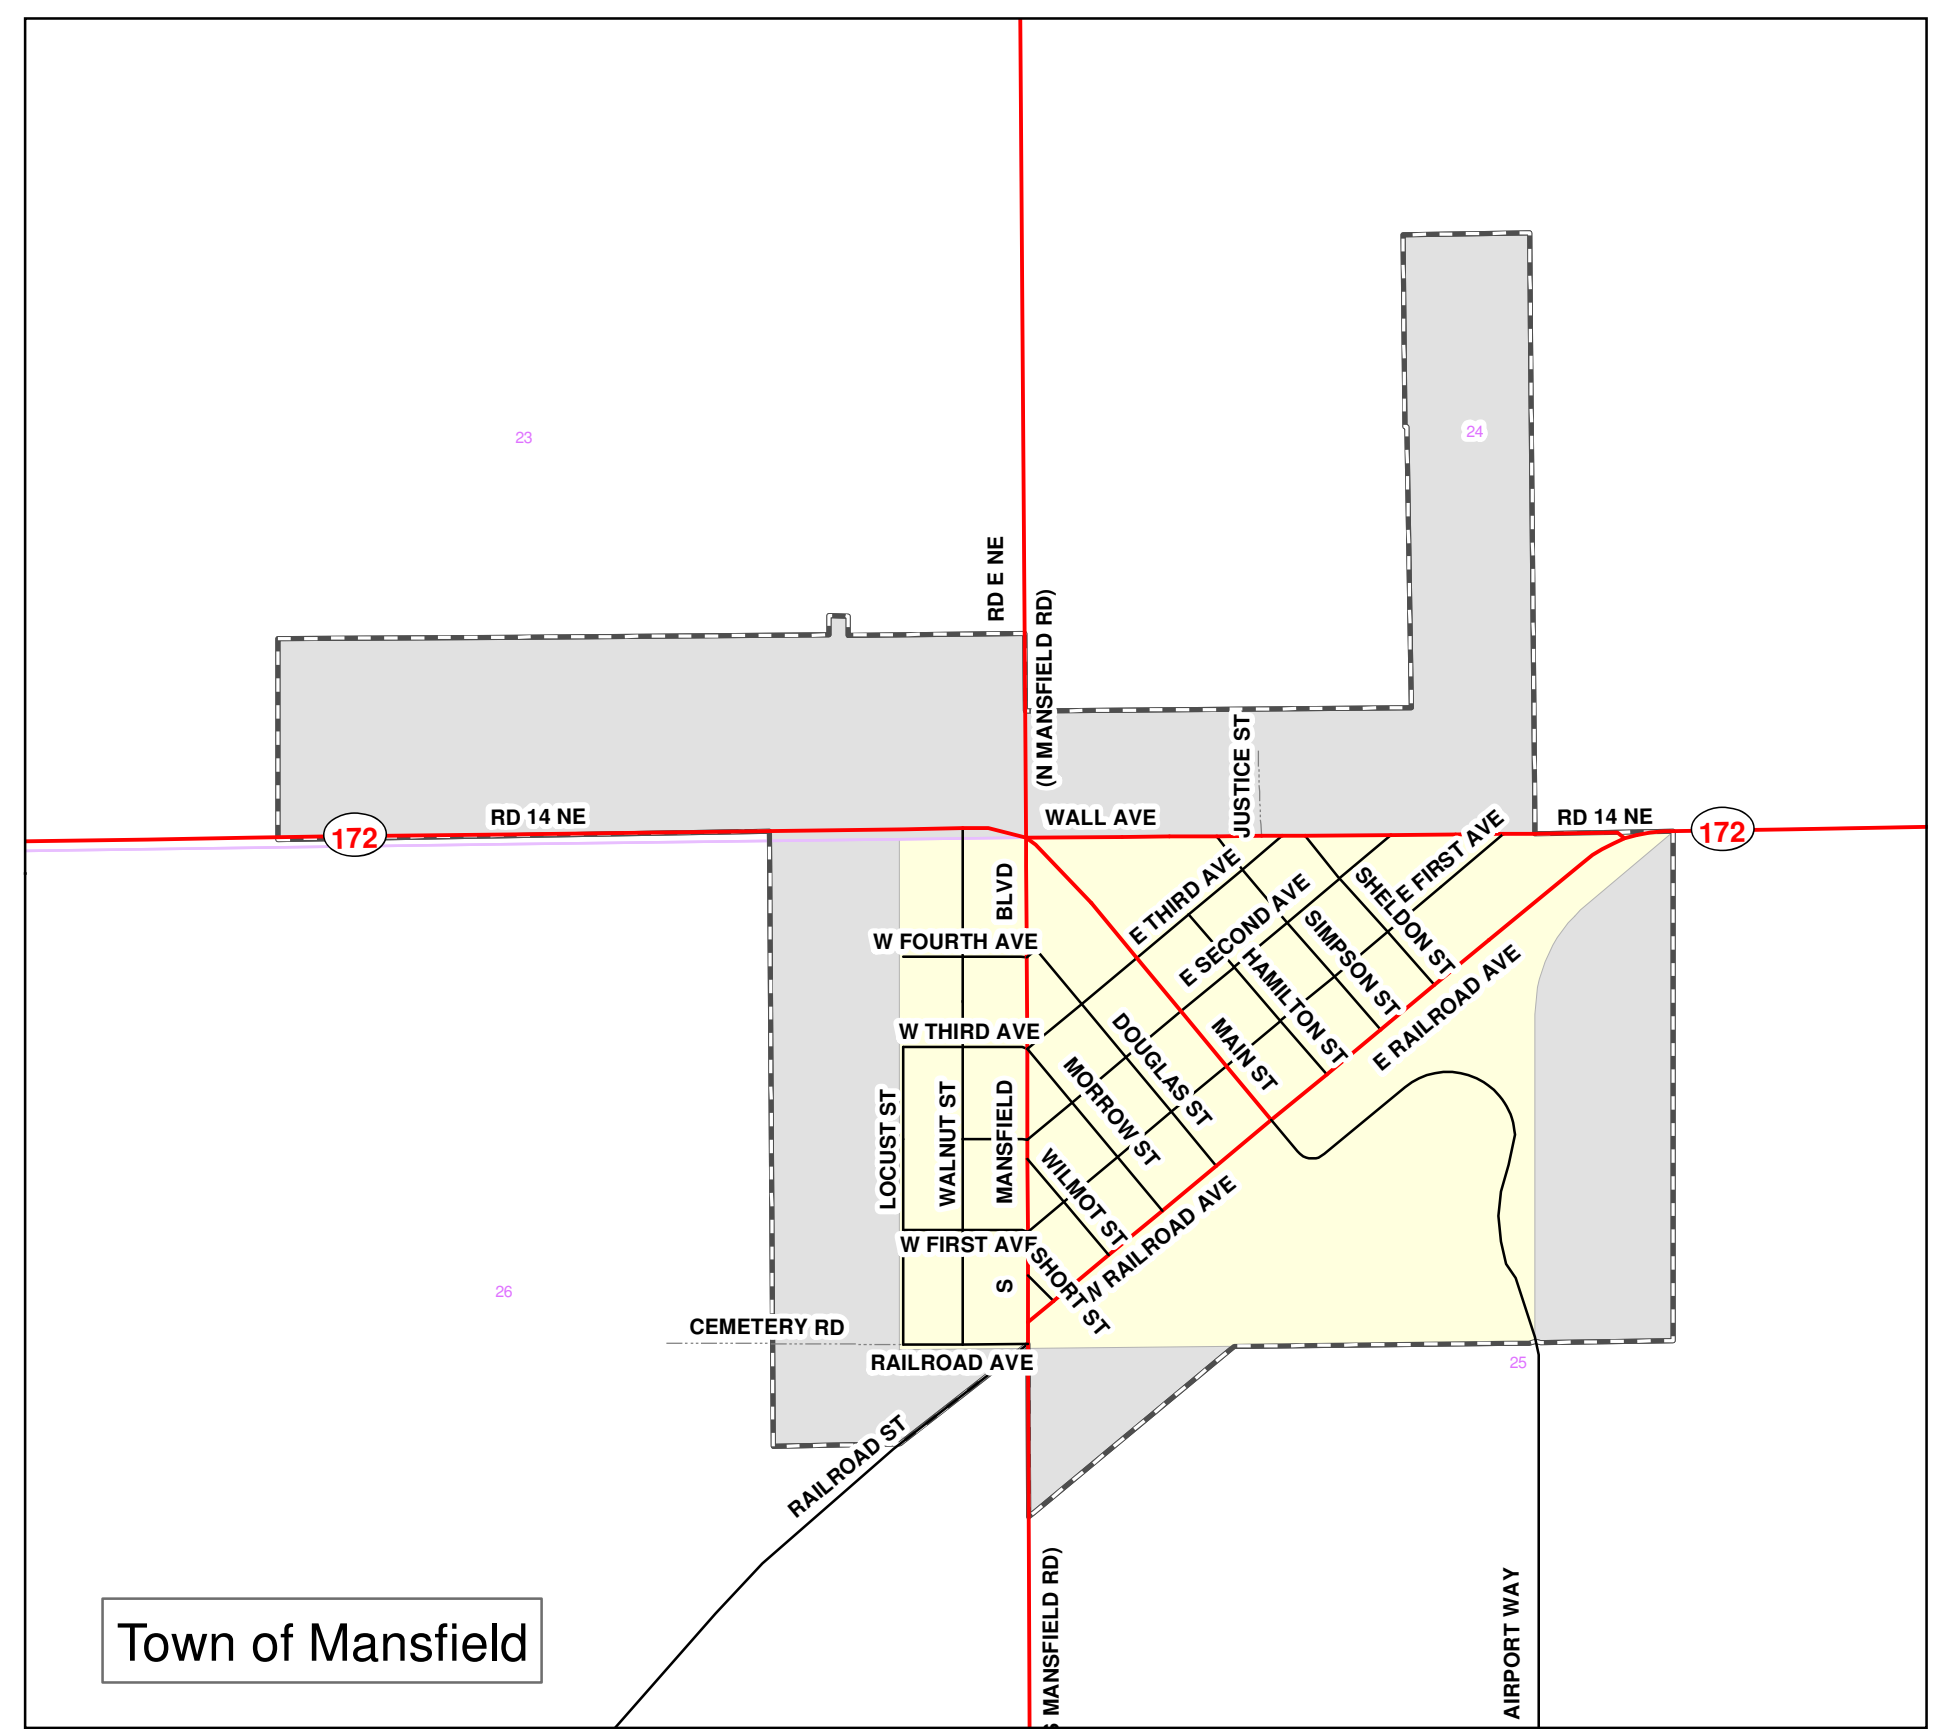

Urban Growth Boundaries for Douglas County's Cities and Towns

- Urban Growth Boundaries
- Cities
- County Boundary
- Townships
- Sections
- Major Public Road
- Minor Public Road
- Private Road
- Proposed Road
- Columbia River

Douglas County
Transportation & Land Services
Public Services Building
140 - 19TH ST NW, Suite A
East Wenatchee, WA 98802
(509) 884-7173

Map Revised: March 2012