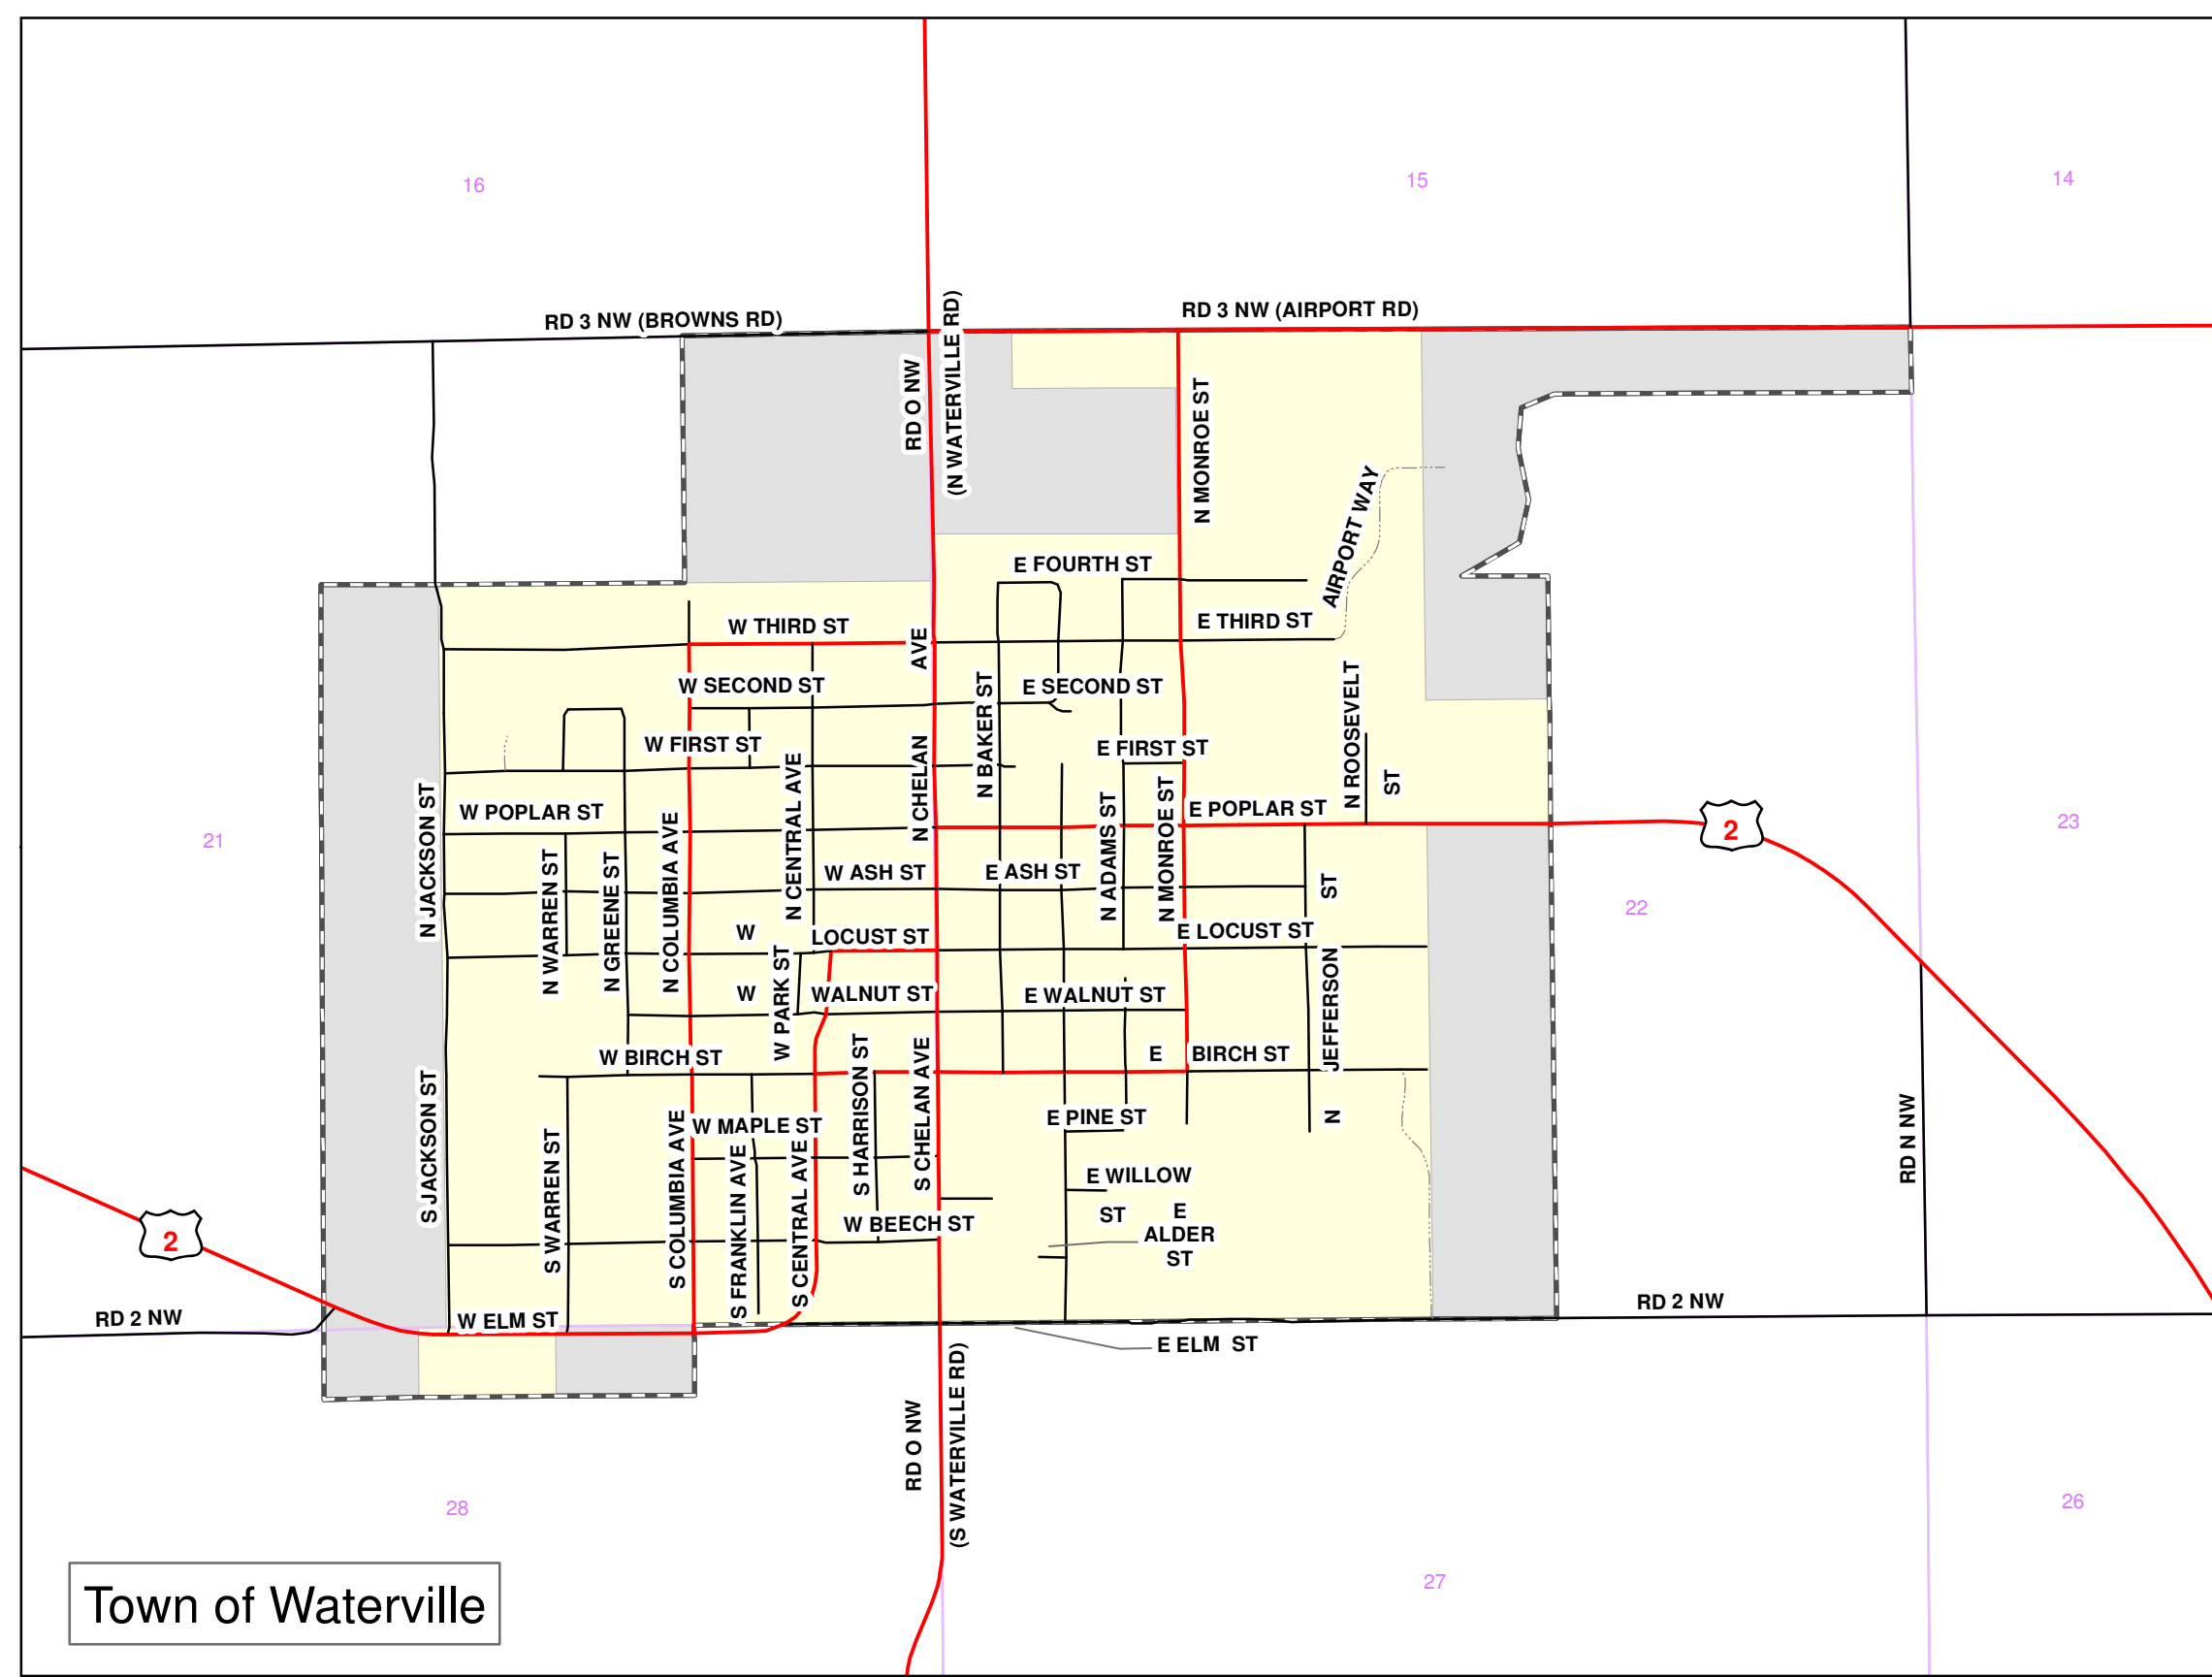

City of Bridgeport