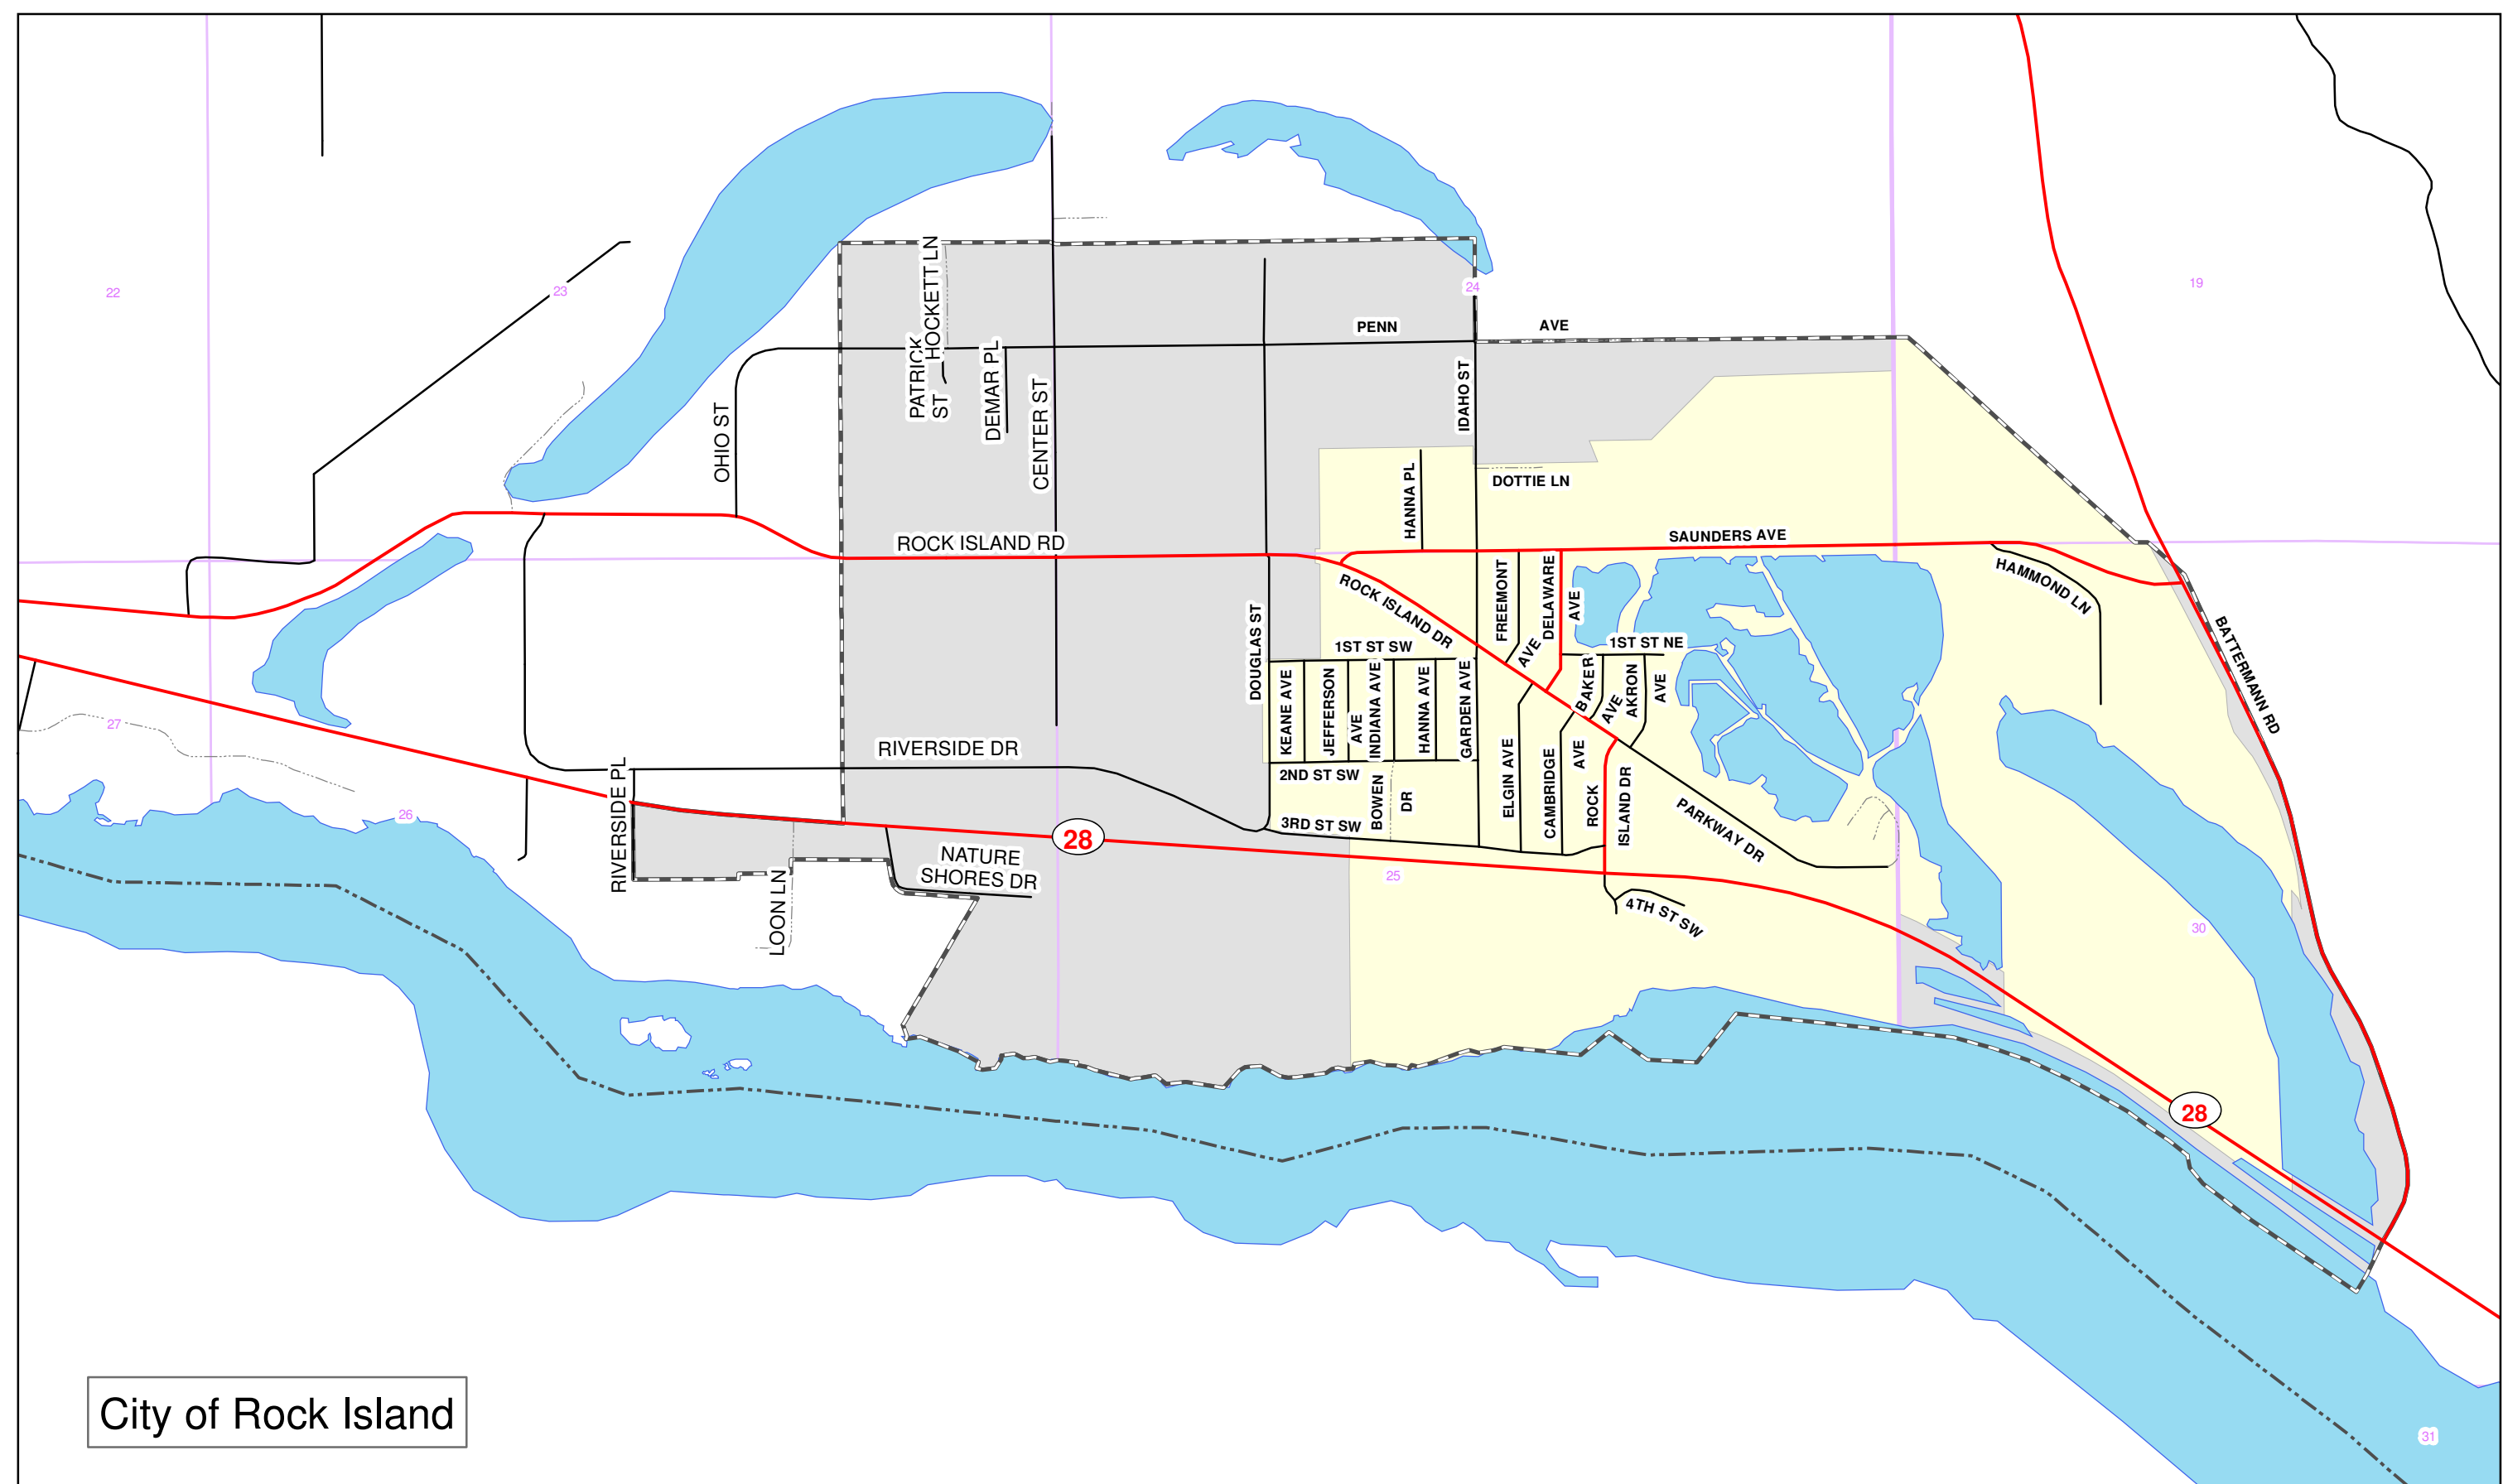

Town of Waterville

Town of Mansfield

City of Rock Island

Urban Growth Boundaries for Douglas County's Cities and Towns

- Urban Growth Boundaries
- Cities
- County Boundary
- Townships
- Sections
- Major Public Road
- Minor Public Road
- Private Road
- Proposed Road
- Columbia River

Douglas County
Transportation & Land Services
Public Services Building
140 - 19TH ST NW, Suite A
East Wenatchee, WA 98802
(509) 884-7173

Map Revised: March 2012