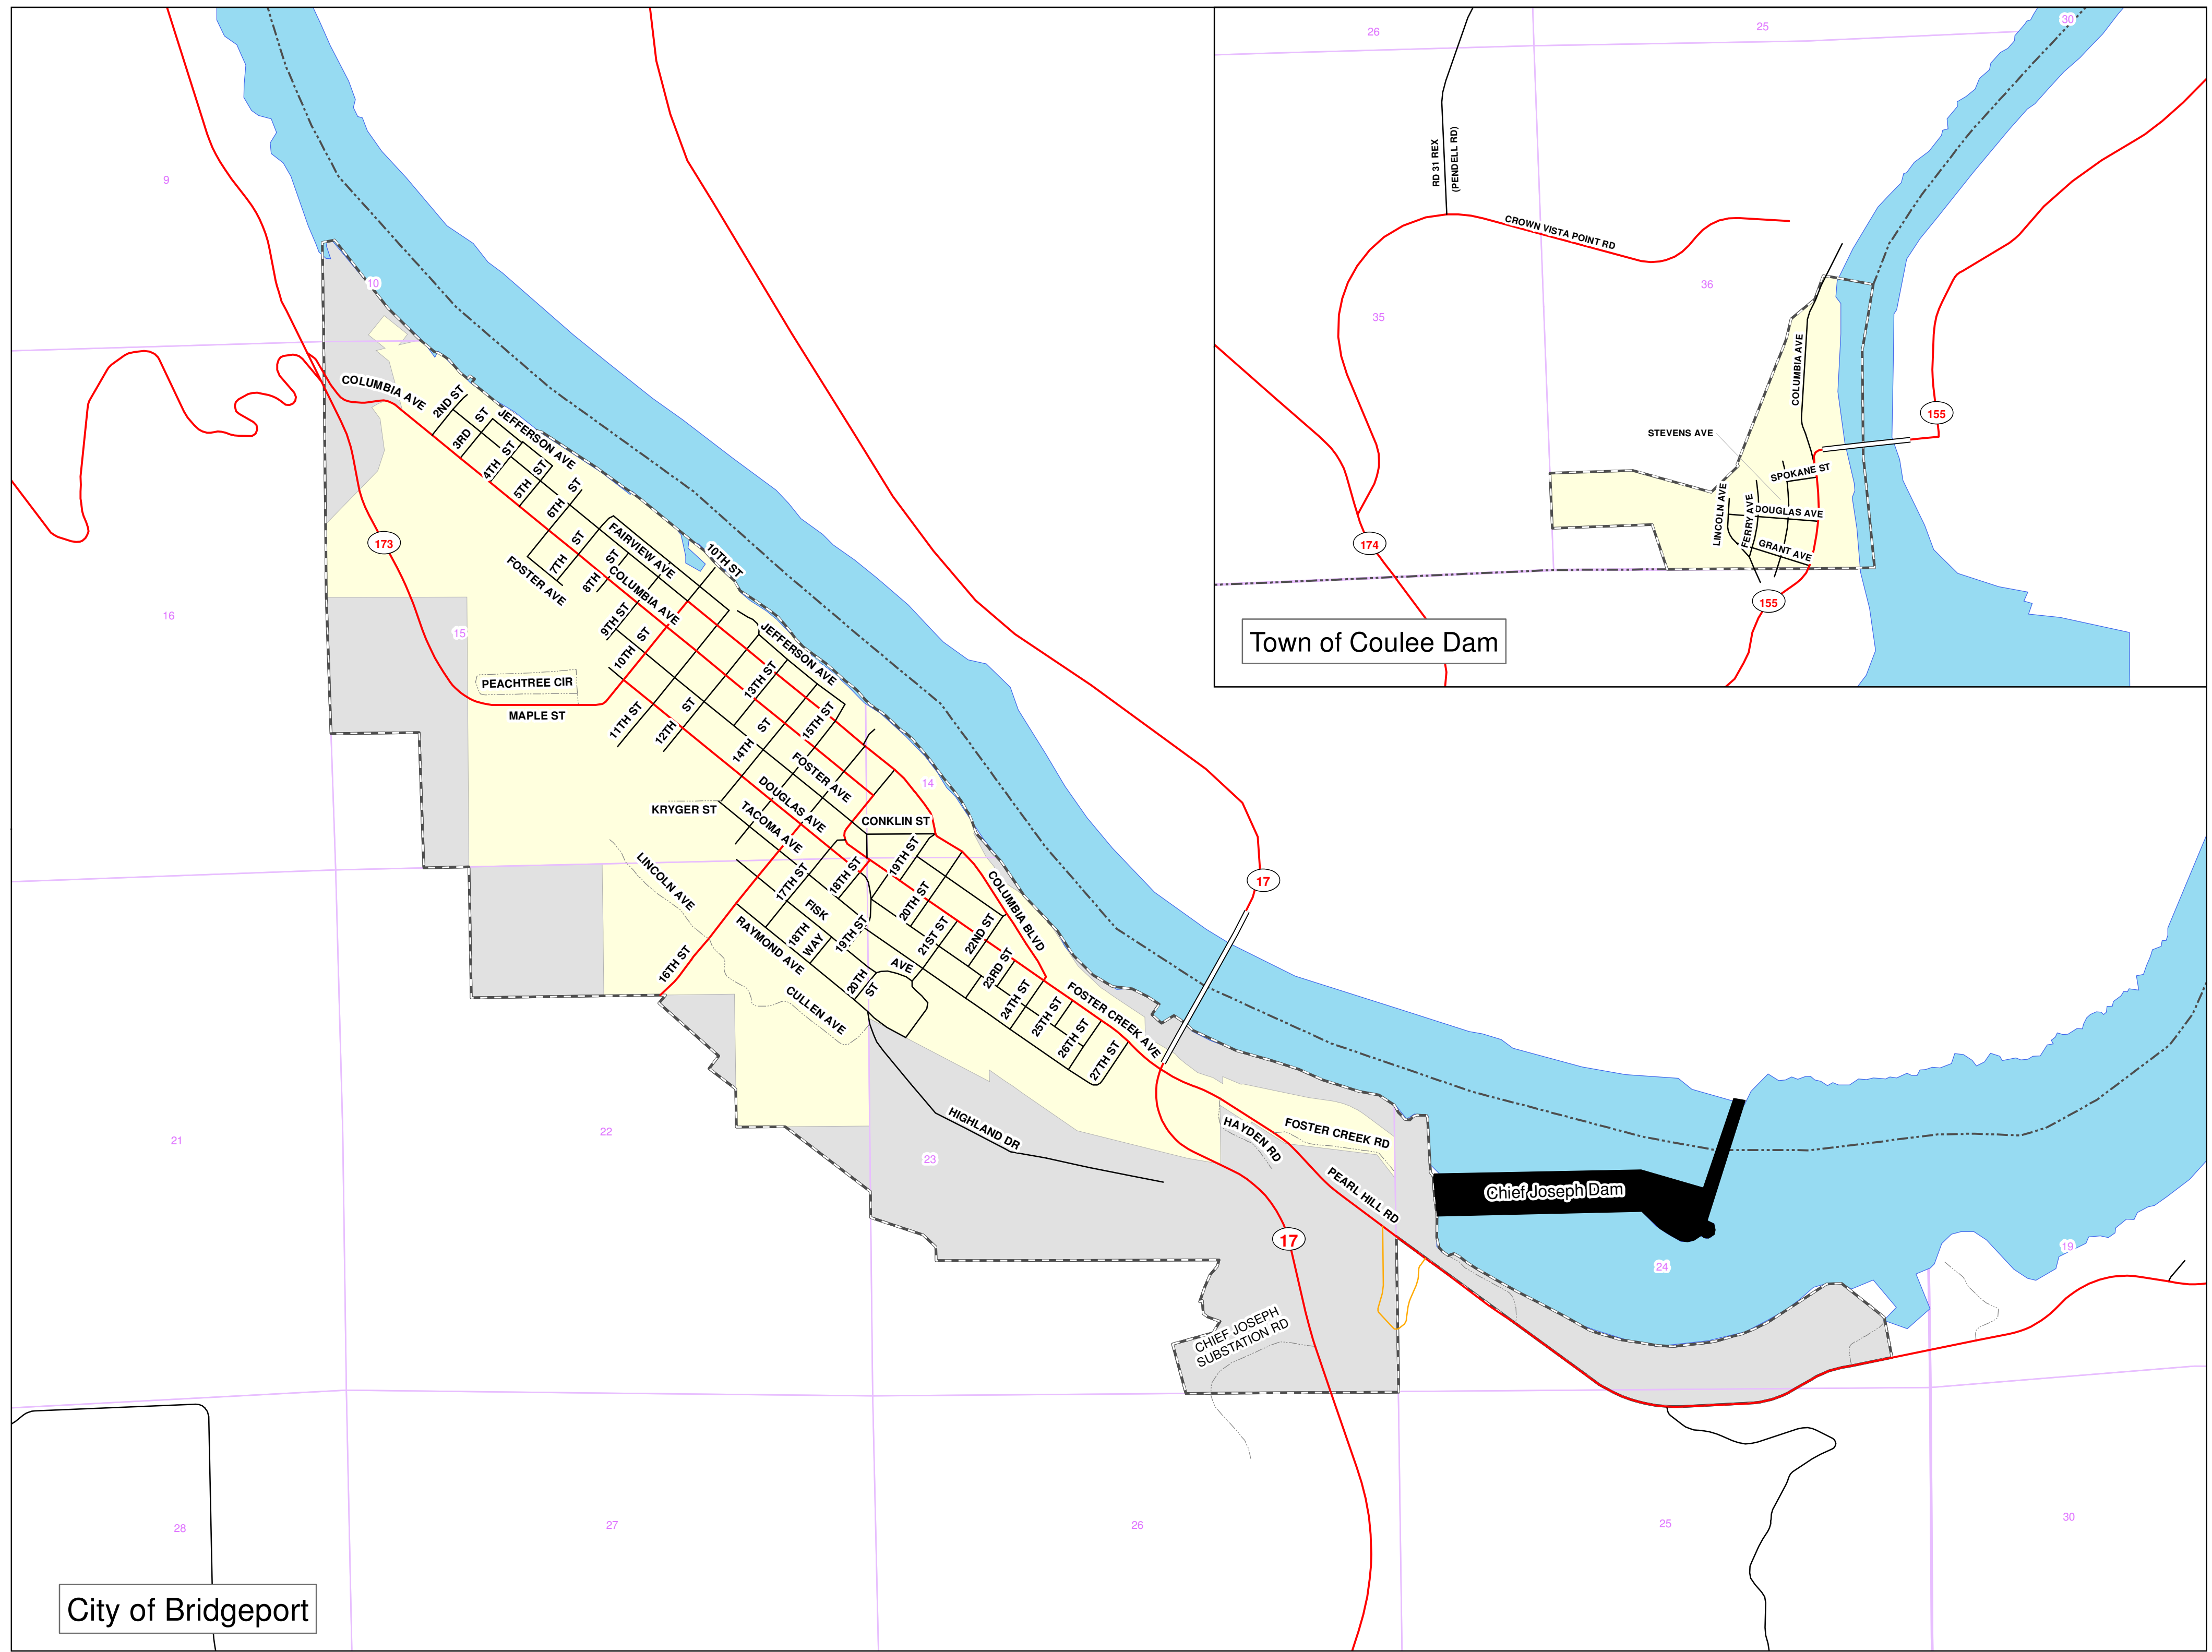

Town of Coulee Dam