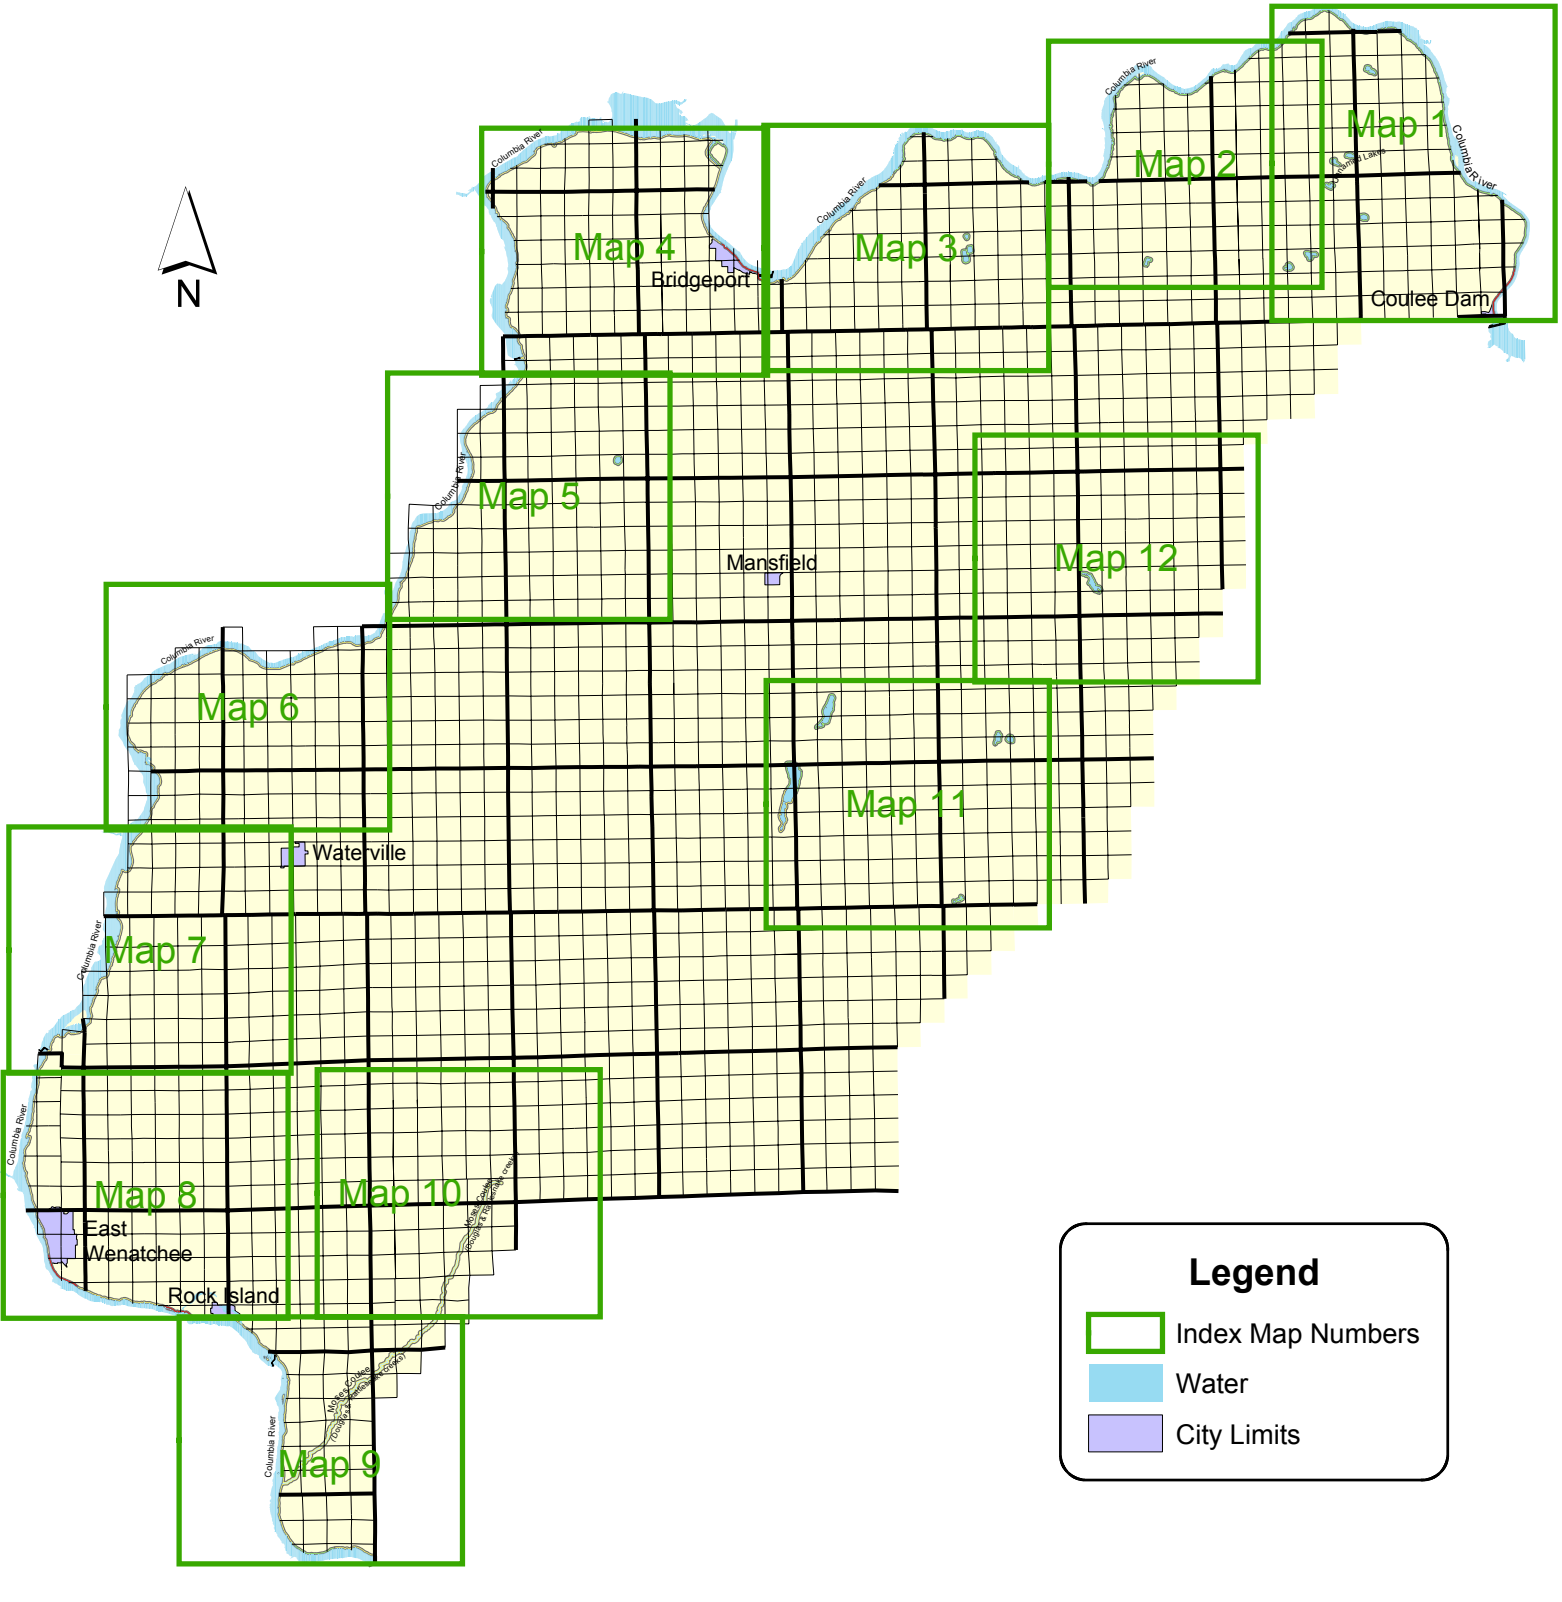

Index to Shoreline Master Program Maps

Douglas County
 Transportation & Land Services
 140 19TH ST NW, Suite A
 East Wenatchee, WA 98802

Map printed: December 2003

Note: This map is intended for visual representation purposes only. This map is not a legal description. Douglas County makes no claim as to the accuracy or current condition of the data shown on this map.

Environmental Designations are determined by Columbia River miles. Columbia River miles were drawn from USGS digital 7.5' quads.