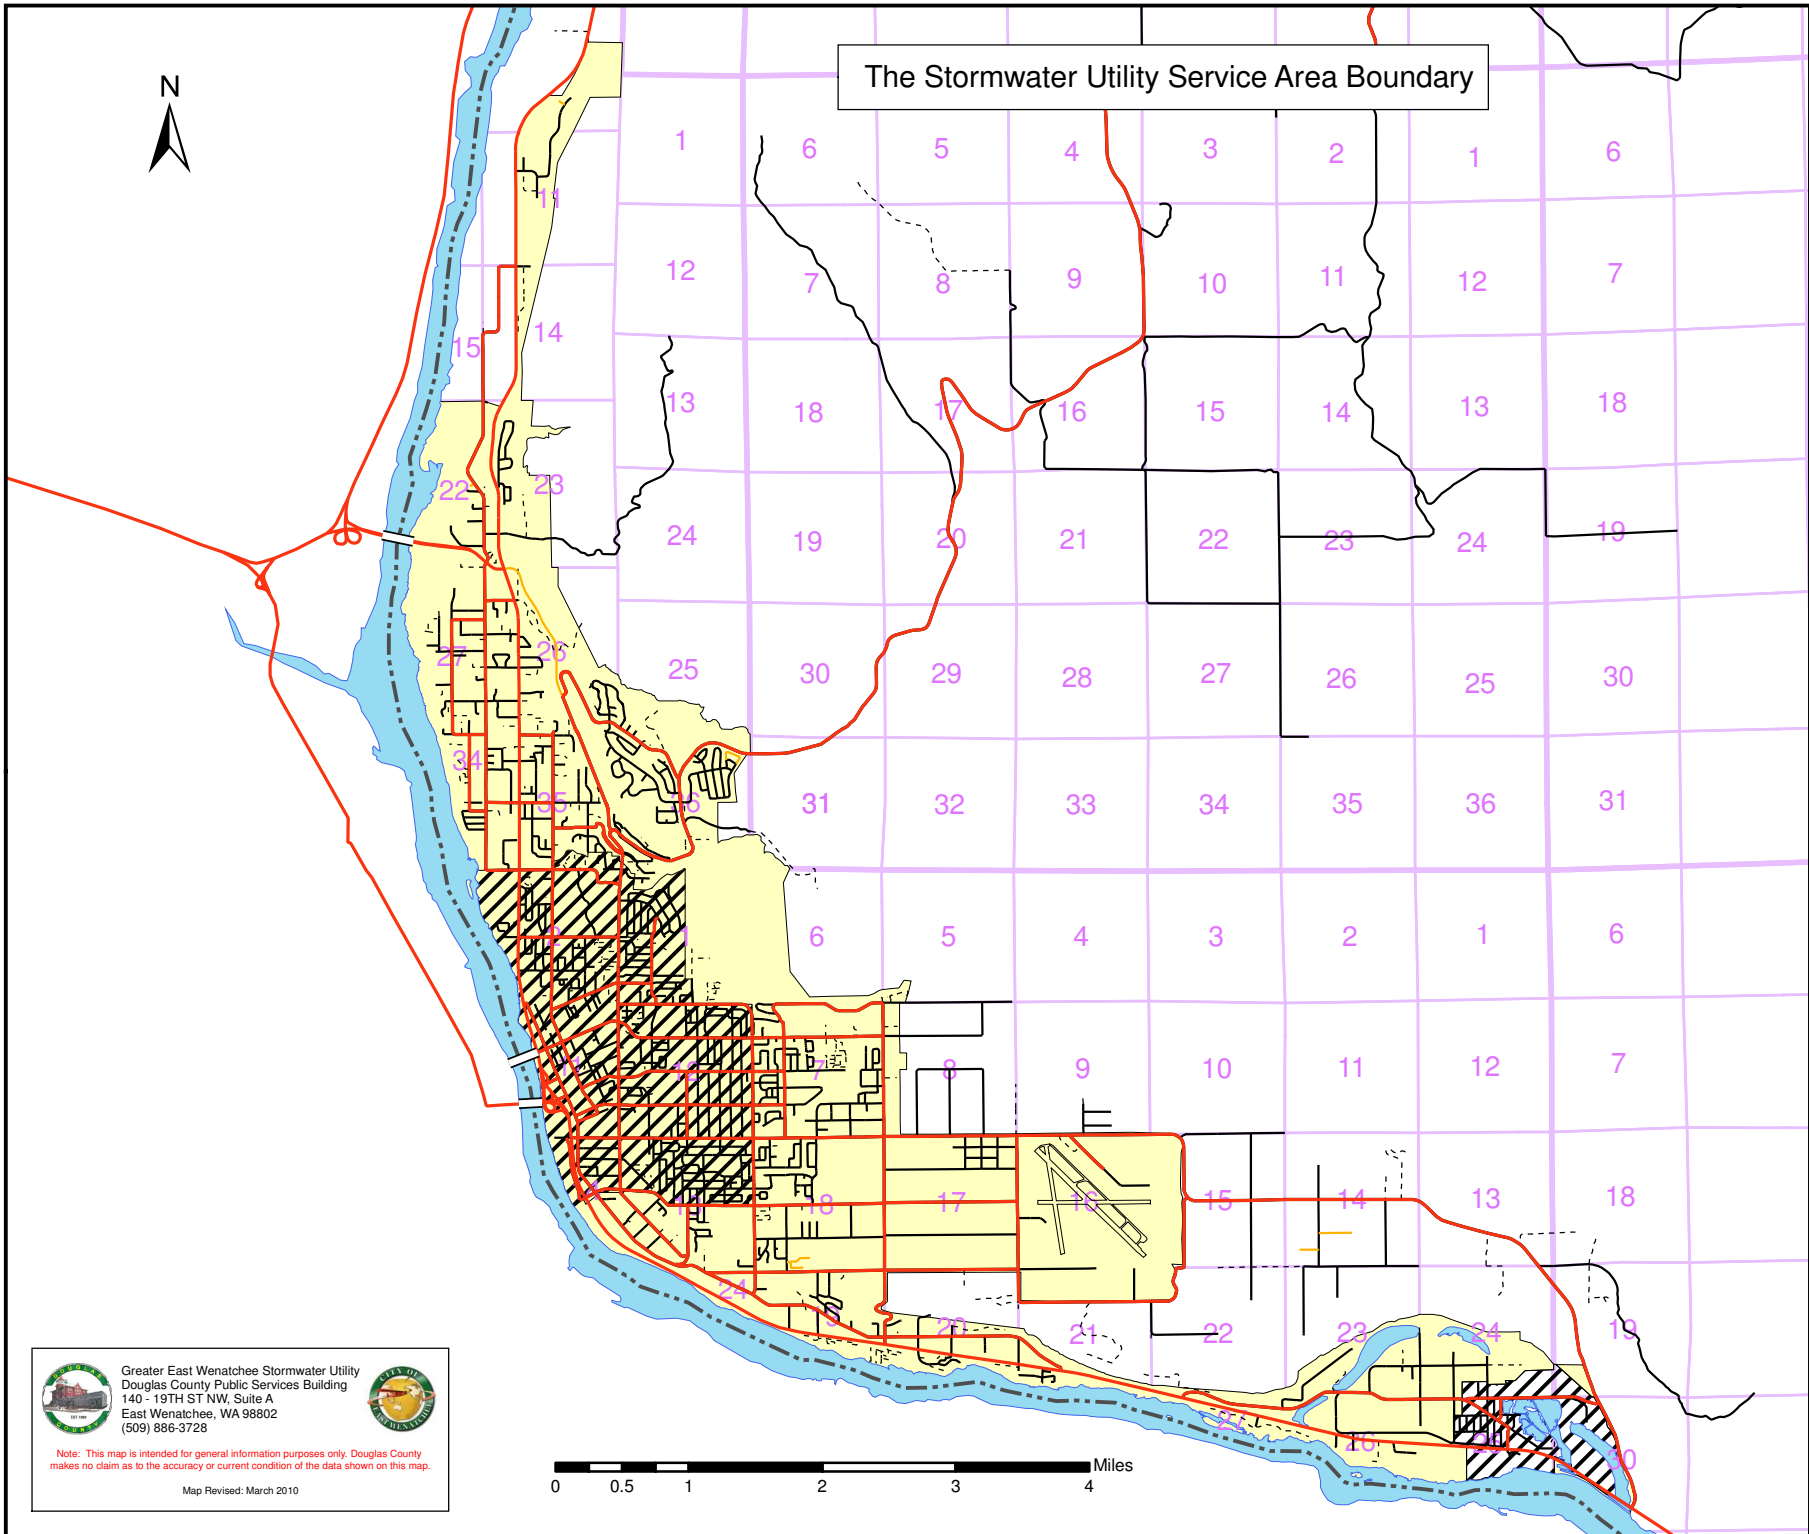

The Stormwater Utility Service Area Boundary

Greater East Wenatchee Stormwater Utility
Douglas County Public Services Building
140 - 19TH ST NW, Suite A
East Wenatchee, WA 98802
(509) 886-3728

Map Revised: March 2010