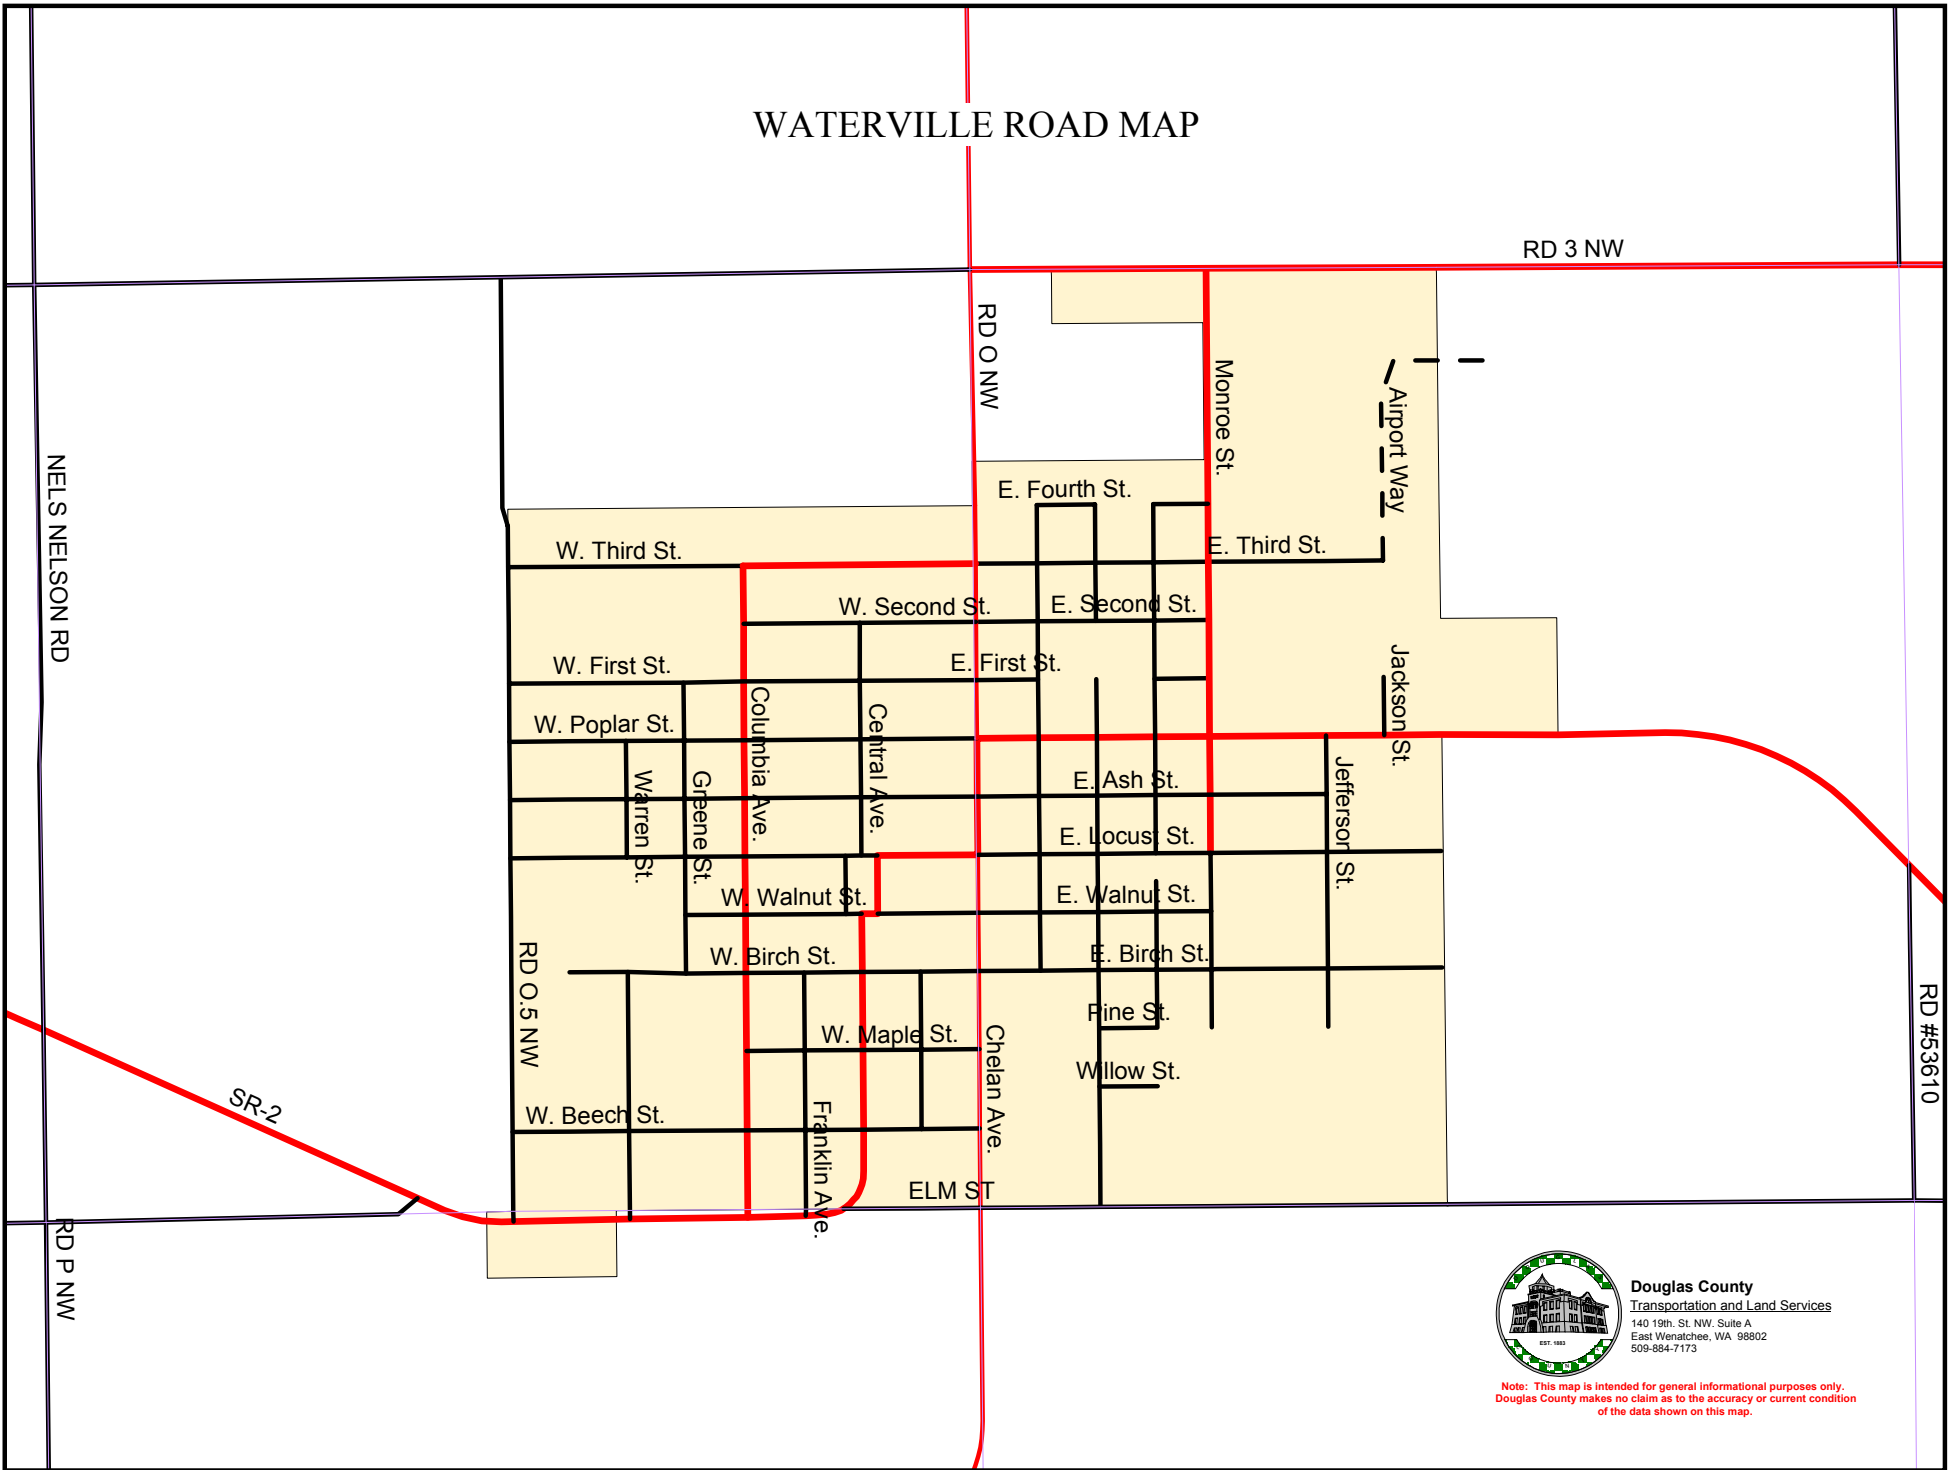

WATERVILLE ROAD MAP

NELSON RD

RD 3 NW

RD O NW

Monroe St.

Airport Way

E. Fourth St.

W. Third St.

E. Third St.

W. Second St.

E. Second St.

W. First St.

E. First St.

Jackson St.

W. Poplar St.

Columbia Ave.

Central Ave.

E. Ash St.

Jefferson St.

Warren St.

Greene St.

E. Locust St.

W. Walnut St.

E. Walnut St.

RD O.5 NW

W. Birch St.

E. Birch St.

W. Maple St.

Chelan Ave.

Fine St.

Willow St.

W. Beech St.

Franklin Ave.

ELM ST

RD P NW

SR-2

RD #53610

Douglas County
Transportation and Land Services
140 19th St. NW, Suite A
East Wenatchee, WA 98802
509-884-7173