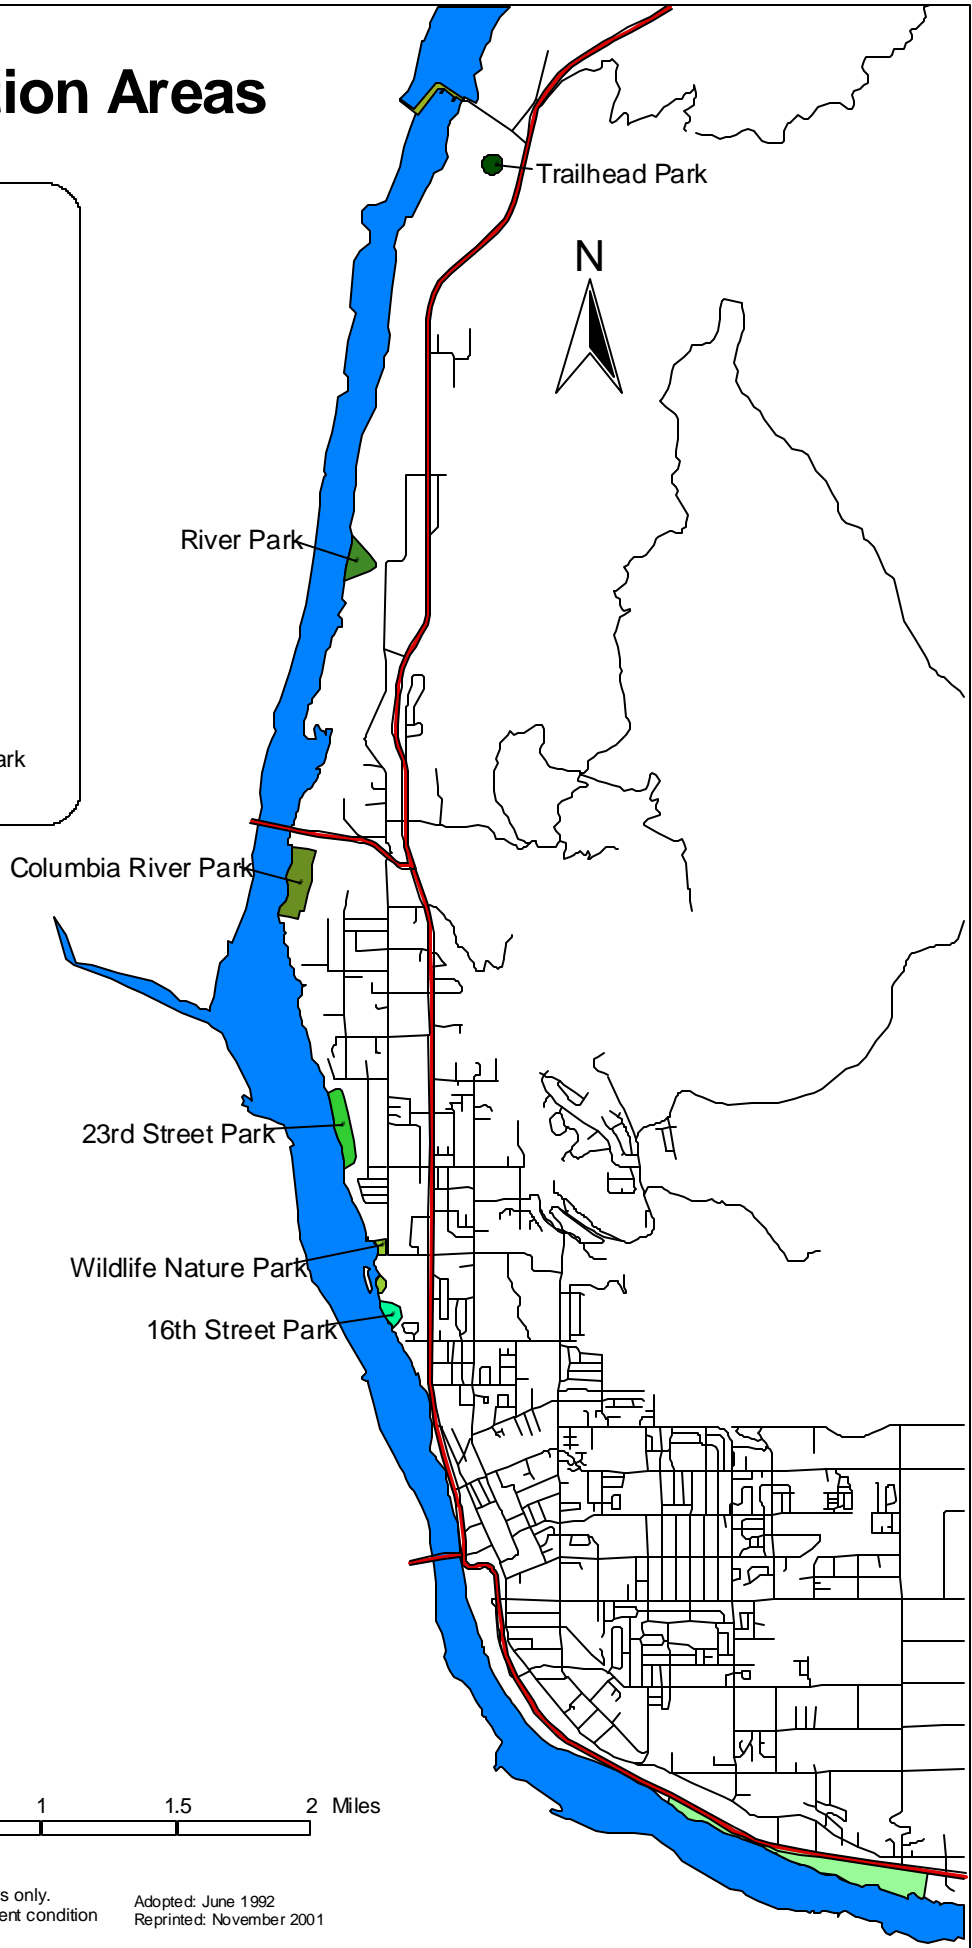

# Parks & Recreation Areas

**Legend**

- State Routes
- Local Roads

**Parks & Recreation Areas**

- Trailhead Park
- River Park
- Columbia River Park
- 23rd Street Park
- Wildlife Nature Park
- 16th Street Park
- Rock Island Hydro Park

Note: This map is intended for general information purposes only. Douglas County makes no claim as to the accuracy or current condition of the data shown on this map.

Adopted: June 1992  
Reprinted: November 2001