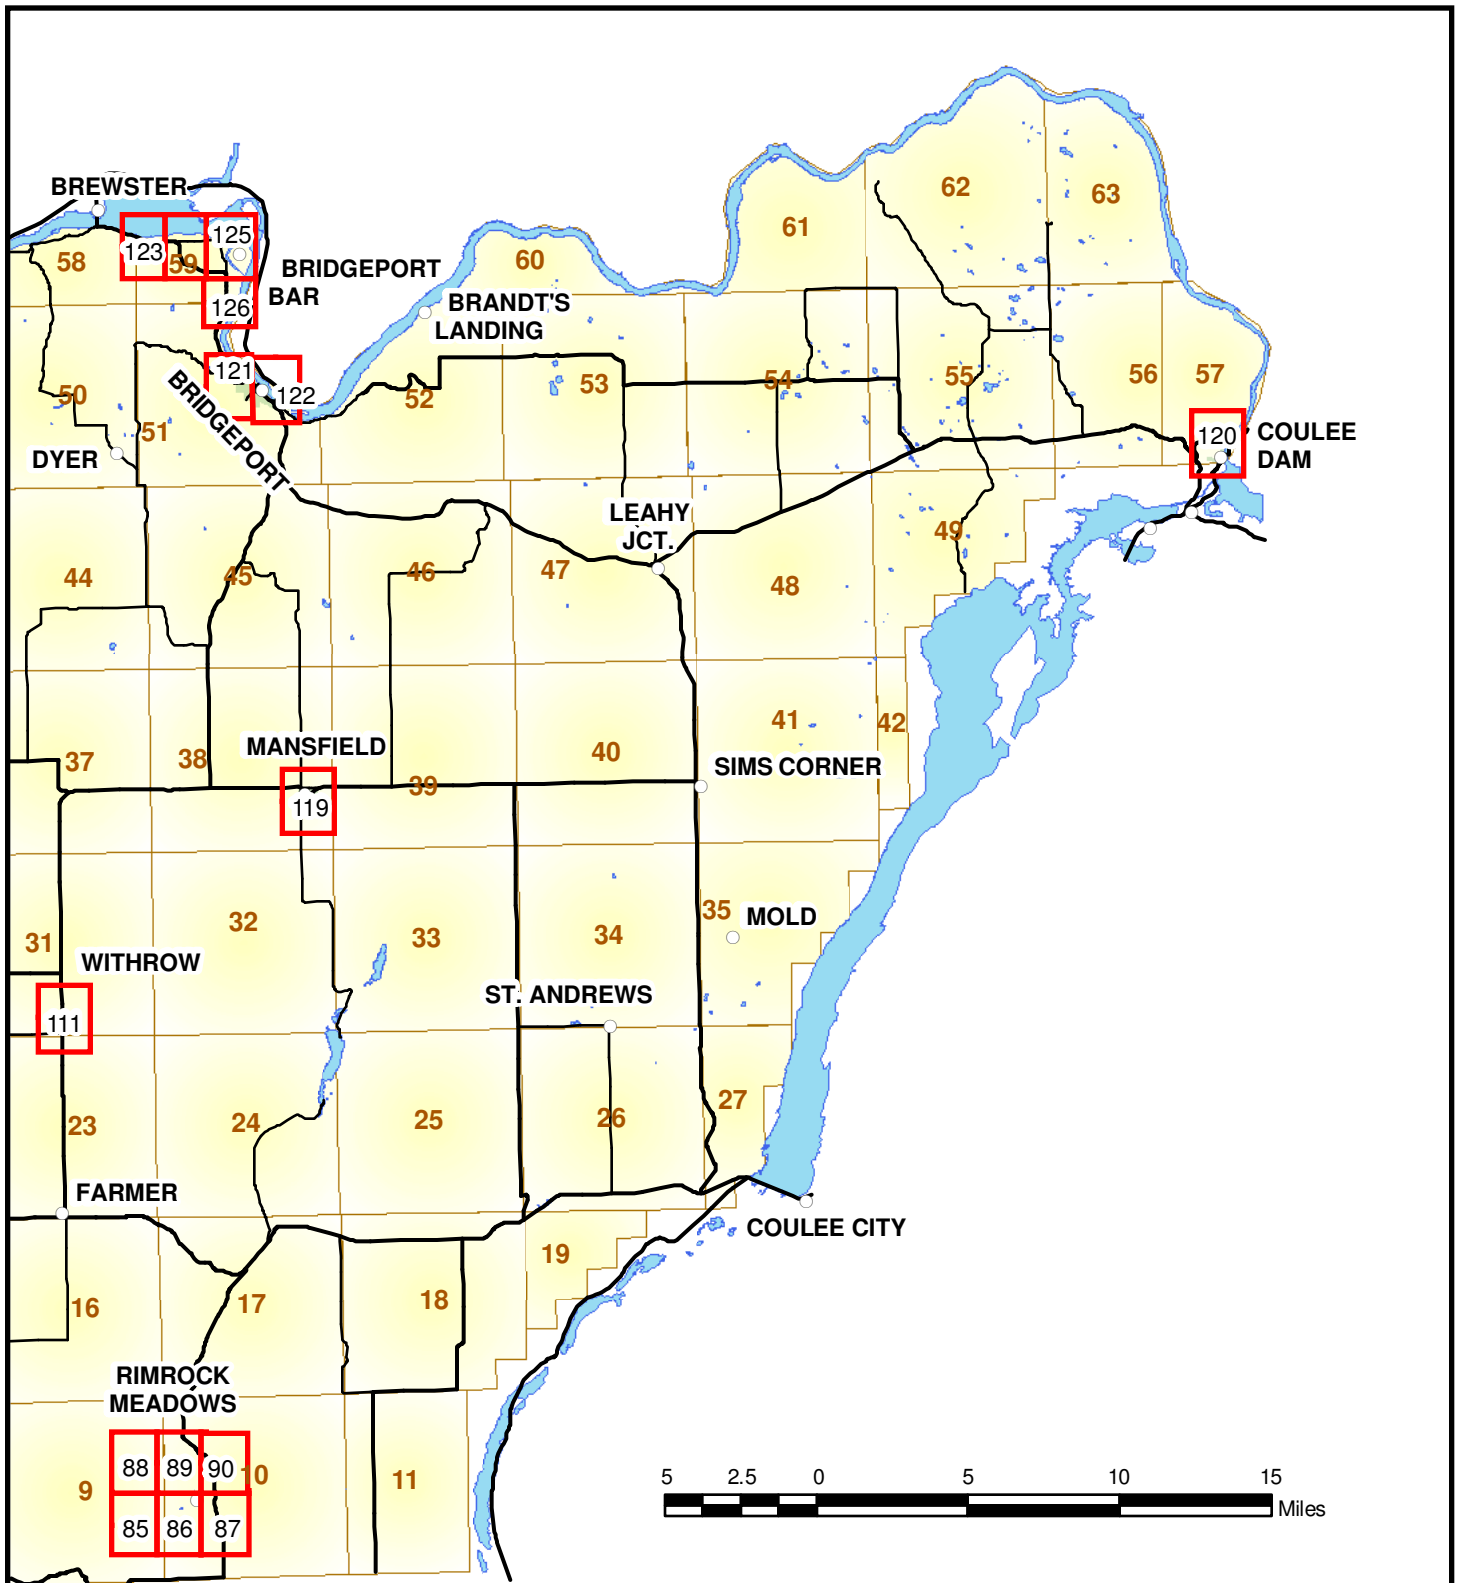

Douglas County 2010 Road Atlas

Douglas County
Transportation &
Land Services
Public Services Building
Last Updated: April 2010

Table of Contents

Legend	iv	Map Page	Page	Map Page	Page
		Daroga State Park	102	Rocky Reach Dam	83
Map Page	Page	Desert Canyon Golf Course	104	Suncove	109
Township & Range Maps	1	East Wenatchee	64	Waterville	101
Badger Mountain	91	Lincoln Rock State Park	84	Withrow	111
Bauer's Landing	106	Mansfield	119		
Bridgeport	121	Odabashian Bridge	79		
Bridgeport Bar	123	Orondo	97	Indexes	Page
Chelan Hills Acres	112	Pangborn Airport	66	Roads	127
Chelan Springs	116	Rimrock Meadows	85	Public Buildings	147
Coulee Dam	120	Rock Island	68	Schools	148