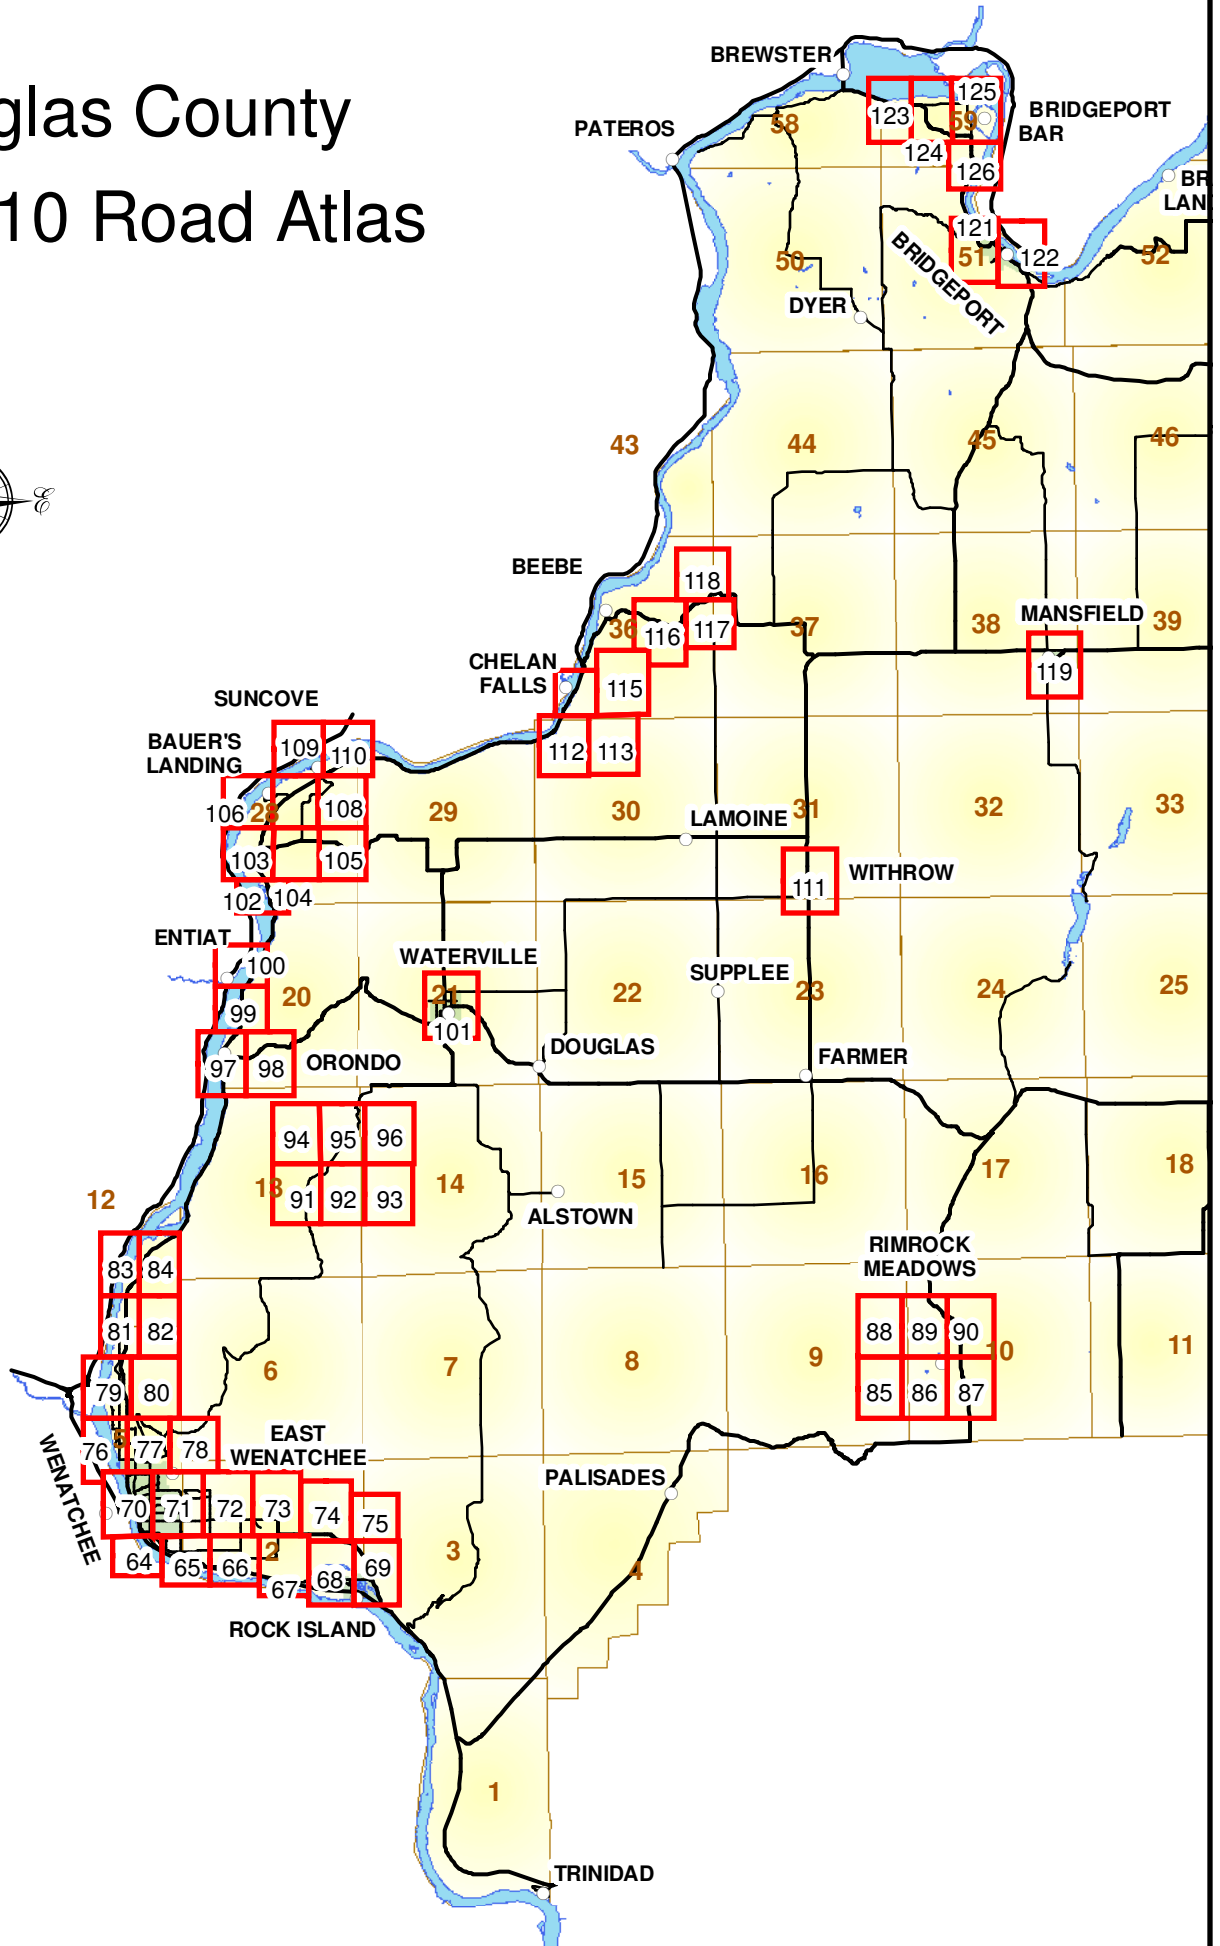

Douglas County 2010 Road Atlas

Douglas County
Transportation &
Land Services
Public Services Building
Last Updated: April 2010

Table of Contents

Legend	iv	Map Page	Page	Map Page	Page
		Daroga State Park	102	Rocky Reach Dam	83
Map Page	Page	Desert Canyon Golf Course	104	Suncove	109
Township & Range Maps	1	East Wenatchee	64	Waterville	101
Badger Mountain	91	Lincoln Rock State Park	84	Withrow	111
Bauer's Landing	106	Mansfield	119		
Bridgeport	121	Odabashian Bridge	79		
Bridgeport Bar	123	Orondo	97	Indexes	Page
Chelan Hills Acres	112	Pangborn Airport	66	Roads	127
Chelan Springs	116	Rimrock Meadows	85	Public Buildings	147
Coulee Dam	120	Rock Island	68	Schools	148